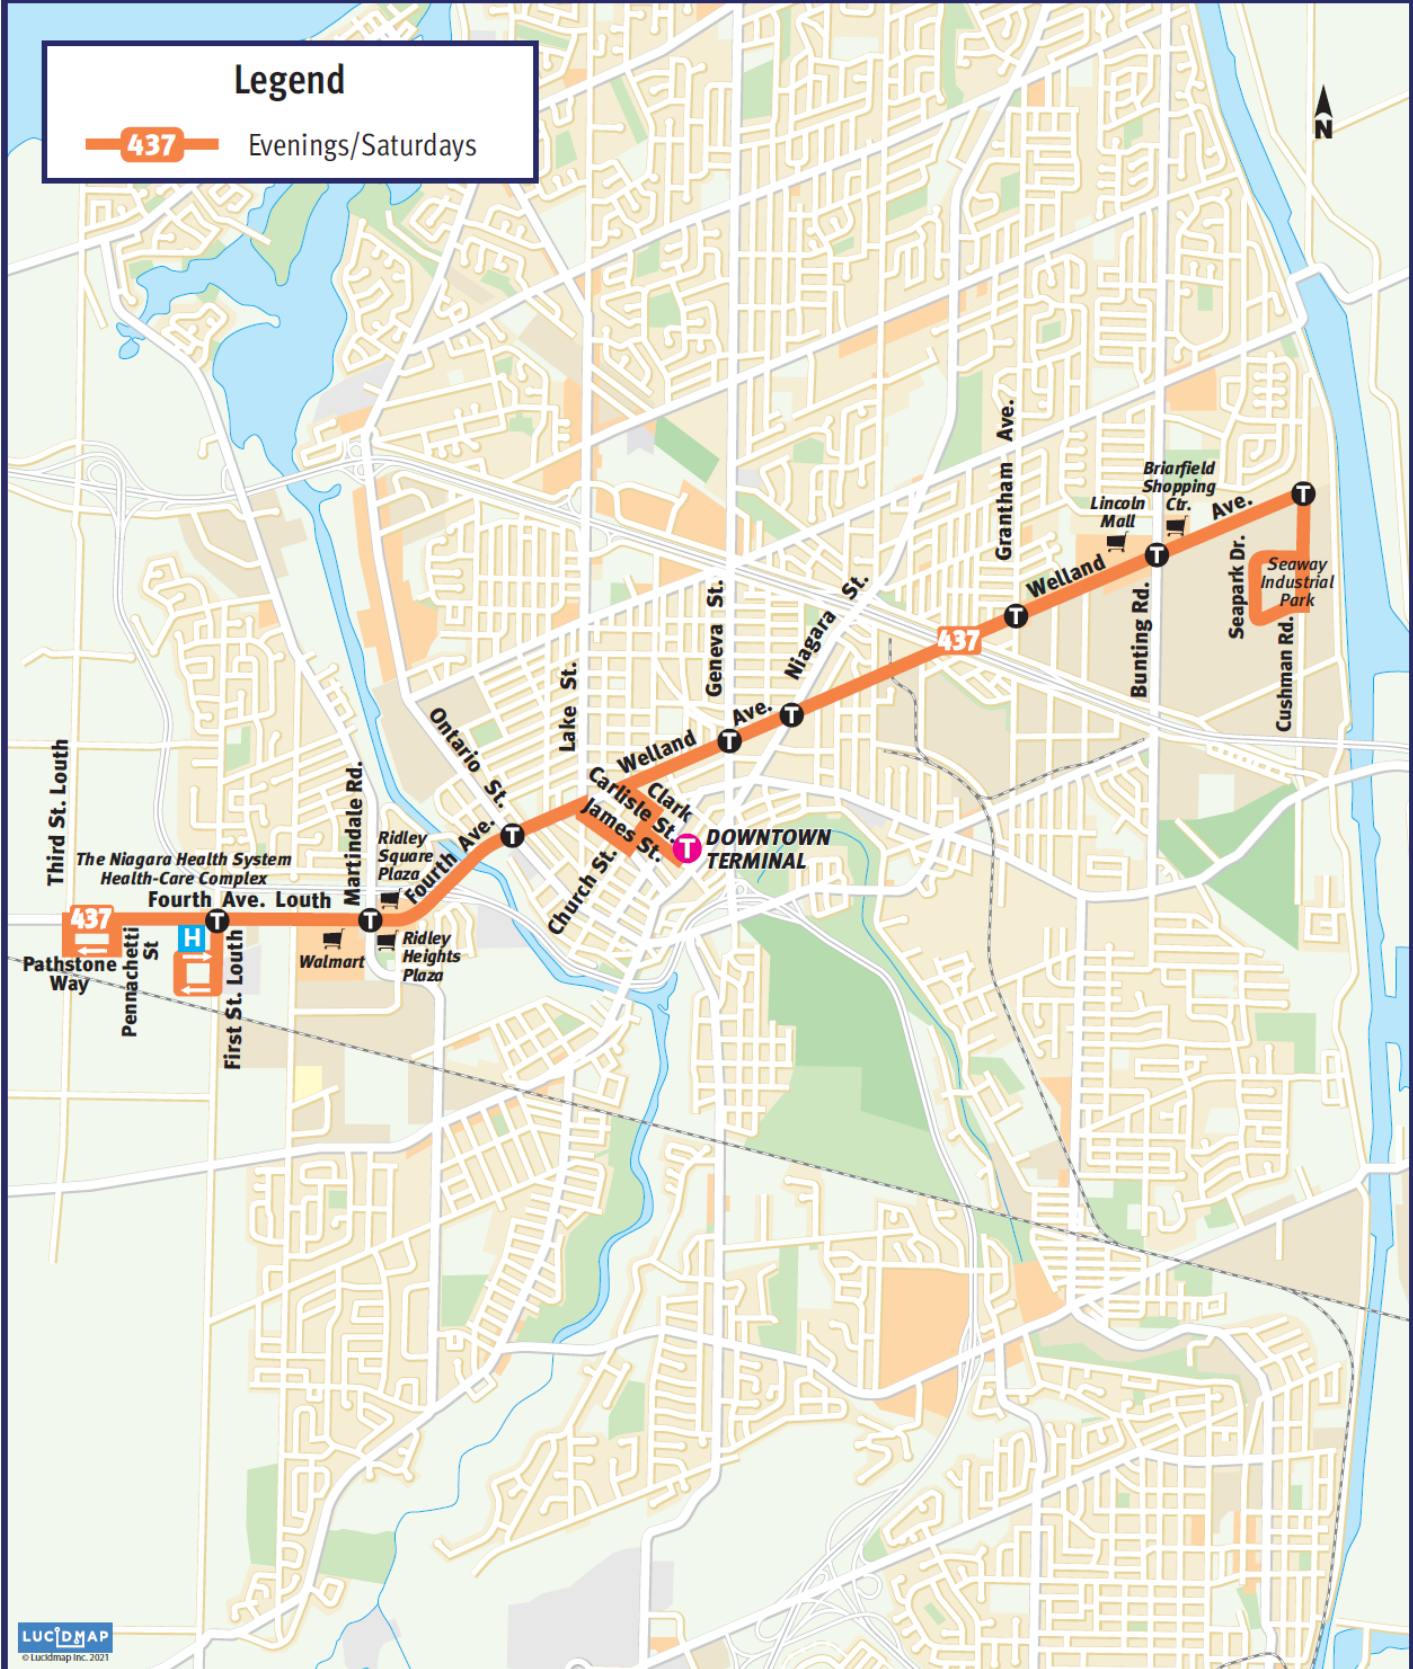

437

Crosstown

Legend

437 Evenings/Saturdays

LUCIDMAP
© Lucidmap Inc. 2021

www.yourbus.com

905-687-5555

437 Crosstown

Eastbound Platform L					Westbound Platform D or E				
DEPART NIAGARA HEALTH SYSTEM - ST. CATH	ARRIVE DOWNTOWN TERMINAL	DEPART DOWNTOWN TERMINAL	WELLAND AV & BUNTING RD	ARRIVE SEAPARK DR & 27 SEAPARK DR	DEPART SEAPARK DR & 27 SEAPARK DR	WELLAND AV & BRIARFIELD PLAZA	ARRIVE DOWNTOWN TERMINAL	DEPART DOWNTOWN TERMINAL	ARRIVE NIAGARA HEALTH SYSTEM - ST. CATH
Monday to Friday Evening Service									
7:00	7:10	7:15	7:22	7:25	7:27	7:30	7:39	7:45	7:58
8:00	8:10	8:15	8:22	8:25	8:27	8:30	8:39	8:45	8:58
9:00	9:10	9:15	9:22	9:25	9:27	9:30	9:39	9:45	9:58
10:00	10:10	10:15	10:22	10:25	10:27	10:30	10:39	10:45	10:58
11:00	11:10	11:15	11:22	11:25	11:27	11:30	11:39	11:45	11:58
Saturday Evening Service									
7:00	7:10	7:15	7:22	7:25	7:27	7:30	7:39	7:45	7:58
8:00	8:10	8:15	8:22	8:25	8:27	8:30	8:39	8:45	8:58
9:00	9:10	9:15	9:22	9:25	9:27	9:30	9:39	9:45	9:58
10:00	10:10	10:15	10:22	10:25	10:27	10:30	10:39	10:45	10:58
11:00	11:10	11:15	11:22	11:25	11:27	11:30	11:39	11:45	11:58

FOR MOBILE TICKETING DOWNLOAD THE TRANSIT APP.