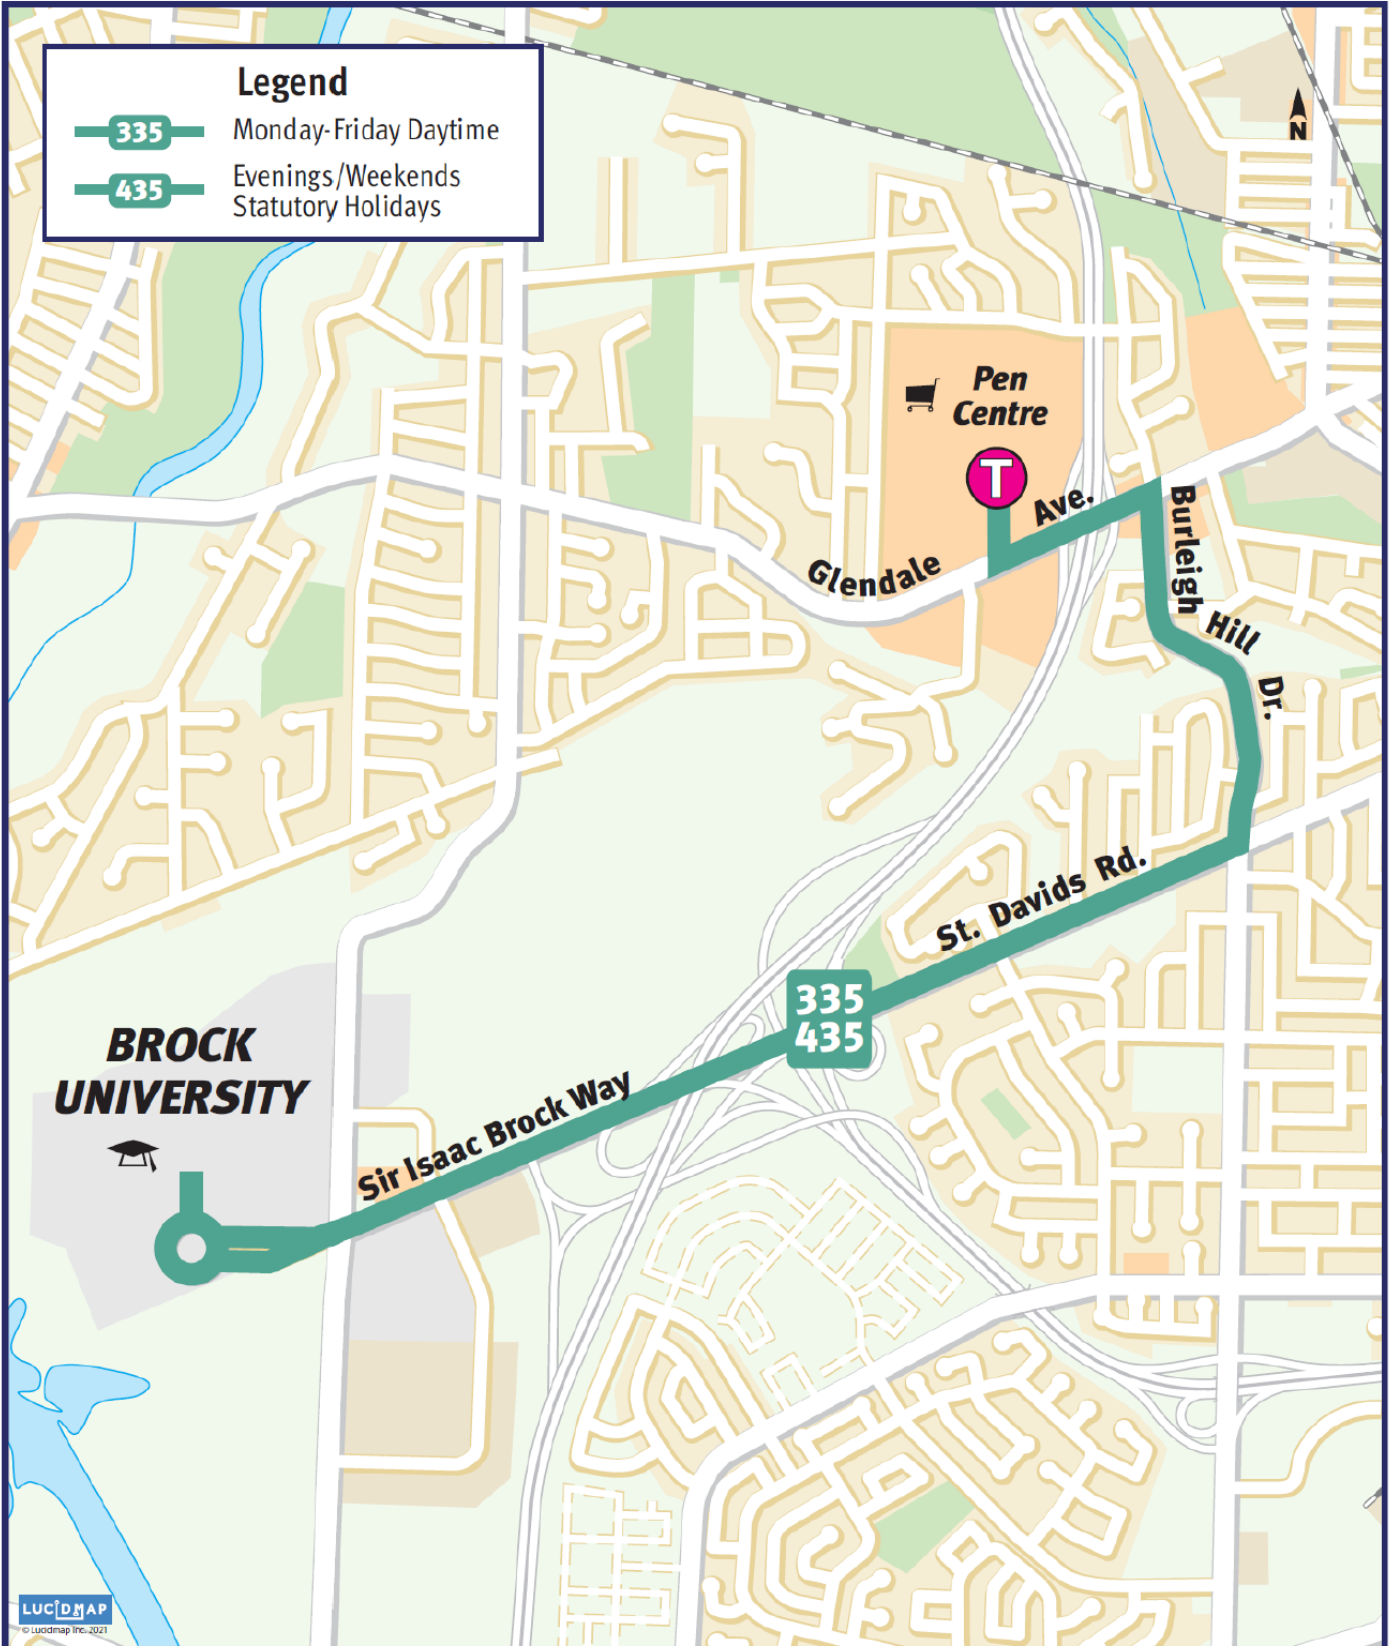

Legend

- 335** Monday-Friday Daytime
- 435** Evenings/Weekends
Statutory Holidays

LUCIDMAP
© Lucidmap Inc., 2021

435 Brock Pen Centre

(Evening/Weekend/Holiday)

DEPART BROCK UNIVERSITY	ST DAVIDS RD & COLLIER RD N	ARRIVE PEN CENTRE	DEPART PEN CENTRE	ST DAVIDS RD & BURLIGH HILL DR	ARRIVE BROCK UNIVERSITY
OUTBOUND			INBOUND		
MONDAY TO FRIDAY WEEKDAY SERVICE					
6:45	6:51	6:54	6:30	6:34	6:39
7:15	7:21	7:24	7:00	7:04	7:09
And every 30 minutes until					
10:45	10:51	10:54	10:30	10:34	10:39
11:15	11:21	11:24	11:00	11:04	11:09
SATURDAY SERVICE					
8:30	8:36	8:39	8:15	8:19	8:24
9:00	9:06	9:09	8:45	8:49	8:54
9:30	9:36	9:39	9:15	9:19	9:24
10:00	10:06	10:09	9:45	9:49	9:54
And every 30 minutes until					
8:00	8:06	8:09	7:45	7:49	7:54
8:30	8:36	8:39	8:15	8:19	8:24
9:00	9:06	9:09	8:45	8:49	8:54
9:30	9:36	9:39	9:15	9:19	9:24
SUNDAY SERVICE					
11:00	11:06	11:09	11:15	11:19	11:24
11:30	11:36	11:39	11:45	11:49	11:54
12:00	12:06	12:09	12:15	12:19	12:24
And every 30 minutes until					
7:30	7:36	7:39	7:15	7:19	7:24
8:00	8:06	8:09	7:45	7:49	7:54
8:30	8:36	8:39	8:15	8:19	8:24
HOLIDAY SERVICE					
11:00	11:06	11:09	11:15	11:19	11:24
11:30	11:36	11:39	11:45	11:49	11:54
And every 30 minutes until					
5:30	5:36	5:39	5:15	5:19	5:24
6:00	6:06	6:09	5:45	5:49	5:54

FOR MOBILE TICKETING DOWNLOAD THE TRANSIT APP.