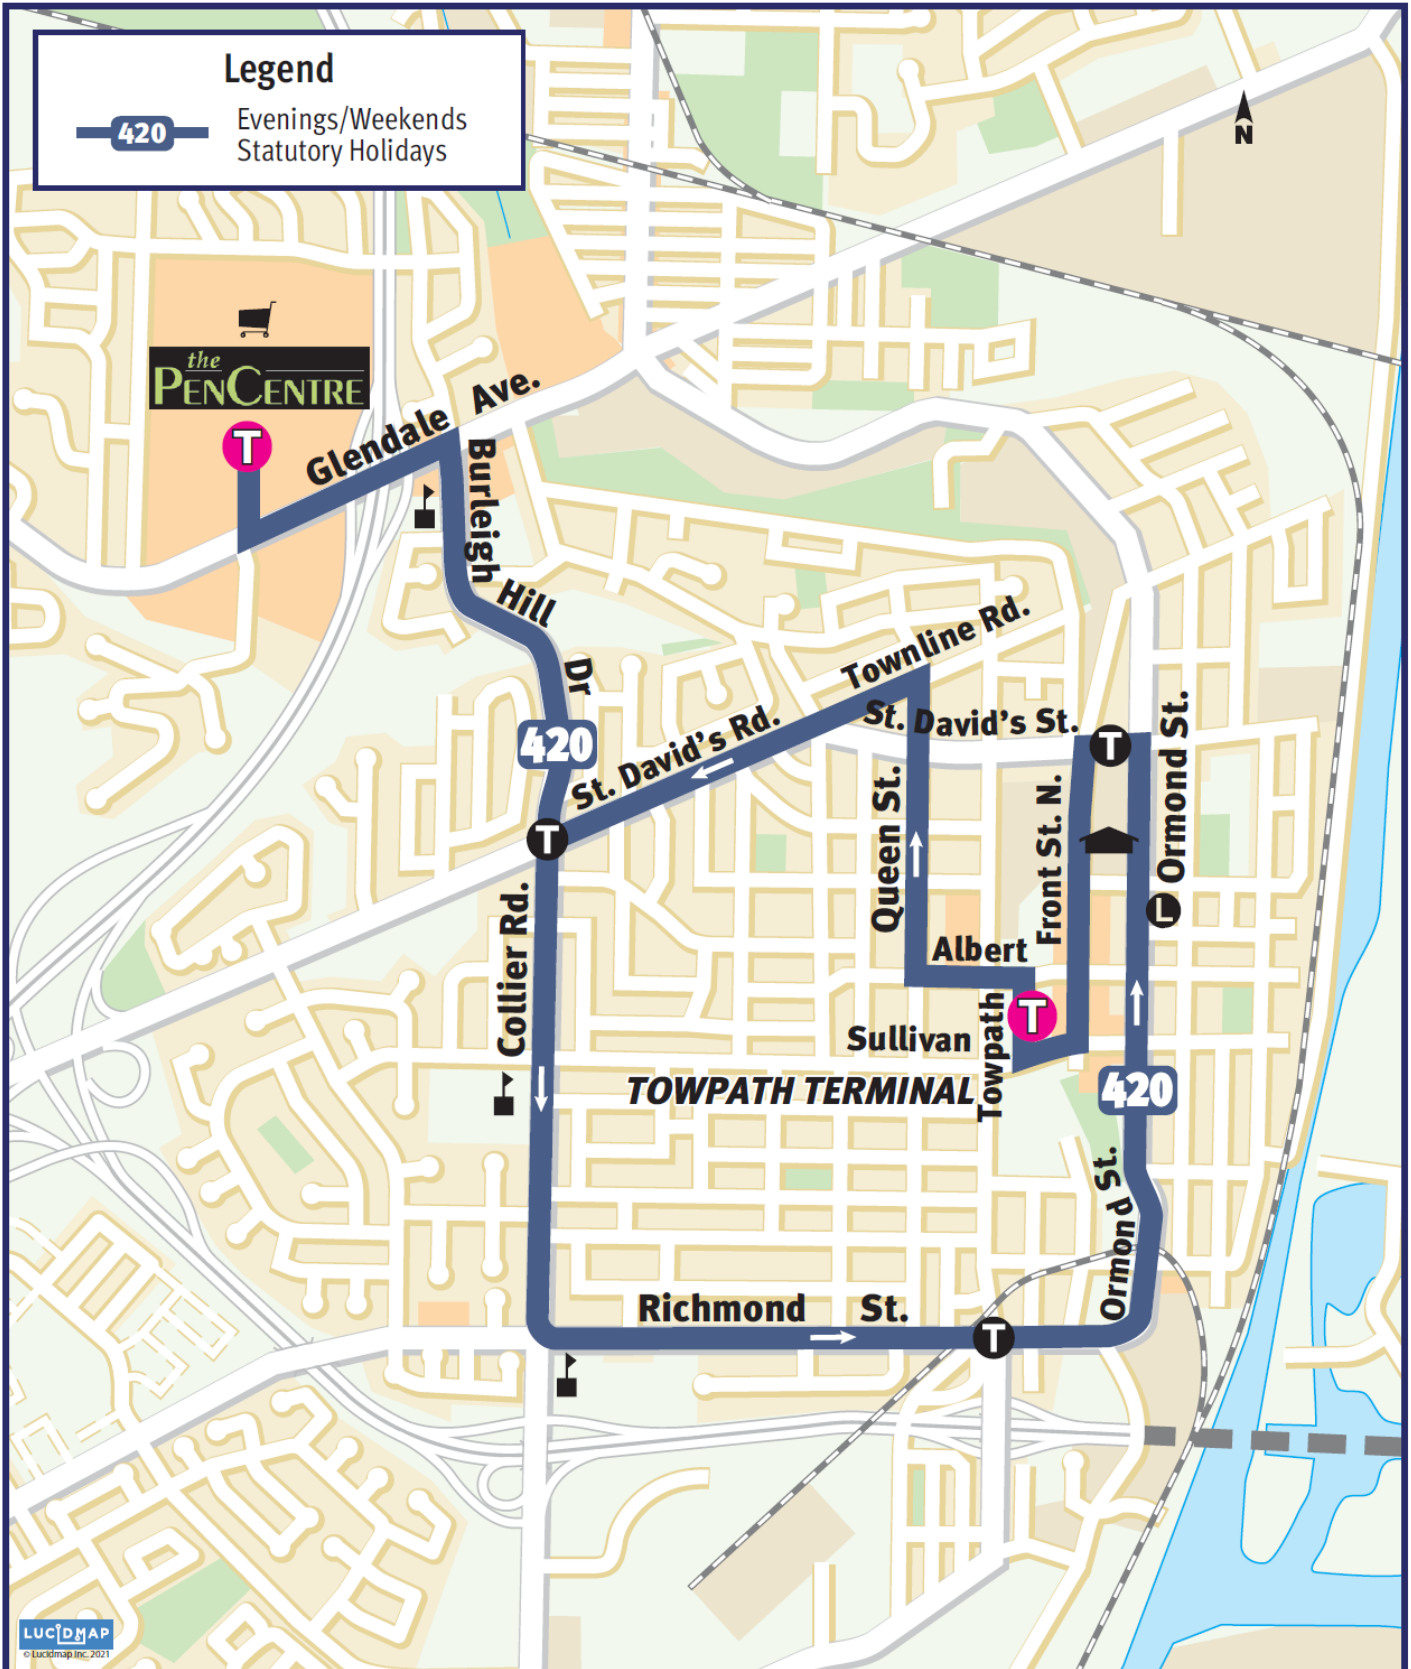

# 420 Thorold - Pen Centre

**Legend**

**420** Evenings/Weekends  
Statutory Holidays

LUCIDMAP  
© Lucidmap Inc. 2021

## 420 Thorold-Pen Centre

(Evening / Weekend / Holiday )

DEPART PEN CENTRE	COLLIER RD & RICHMOND ST	ARRIVE THOROLD TOWPATH TERMINAL	DEPART THOROLD TOWPATH TERMINAL	TOWNLINE RD W & QUEEN ST N	ARRIVE PEN CENTRE
Outbound			Inbound		
<b>Monday- Friday Evening Service</b>					
6:30	6:34	6:42	6:45	6:48	6:52
And every 60 minutes until					
11:30	11:34	11:42	11:45	11:48	11:52
<b>Saturday Service</b>					
6:30	6:34	6:42	6:45	6:48	6:52
7:00	7:04	7:12	7:15	7:18	7:22
7:30	7:34	7:42	7:45	7:48	7:52
And every 30 minutes until					
6:30	6:34	6:42	6:45	6:48	6:52
And every 60 minutes until					
10:30	10:34	10:42	10:45	10:48	10:52
11:30	11:34	11:42	11:45	11:48	11:52
<b>Sunday Service</b>					
9:00	9:04	9:12	8:45	8:48	8:52
9:30	9:34	9:42	9:15	9:18	9:22
10:00	10:04	10:12	9:45	9:48	9:52
And every 30 minutes until					
7:00	7:04	7:12	6:45	6:48	6:52
7:30	7:34	7:42	7:15	7:18	7:22
8:00	8:04	8:12	7:45	7:48	7:52
<b>Holiday Service</b>					
11:00	11:04	11:12	10:45	10:48	10:52
11:30	11:34	11:42	11:15	11:18	11:22
And every 30 minutes until					
5:00	5:04	5:12	5:15	5:18	5:22
5:30	5:34	5:42	5:45	5:48	5:52

FOR MOBILE TICKETING DOWNLOAD THE TRANSIT APP.