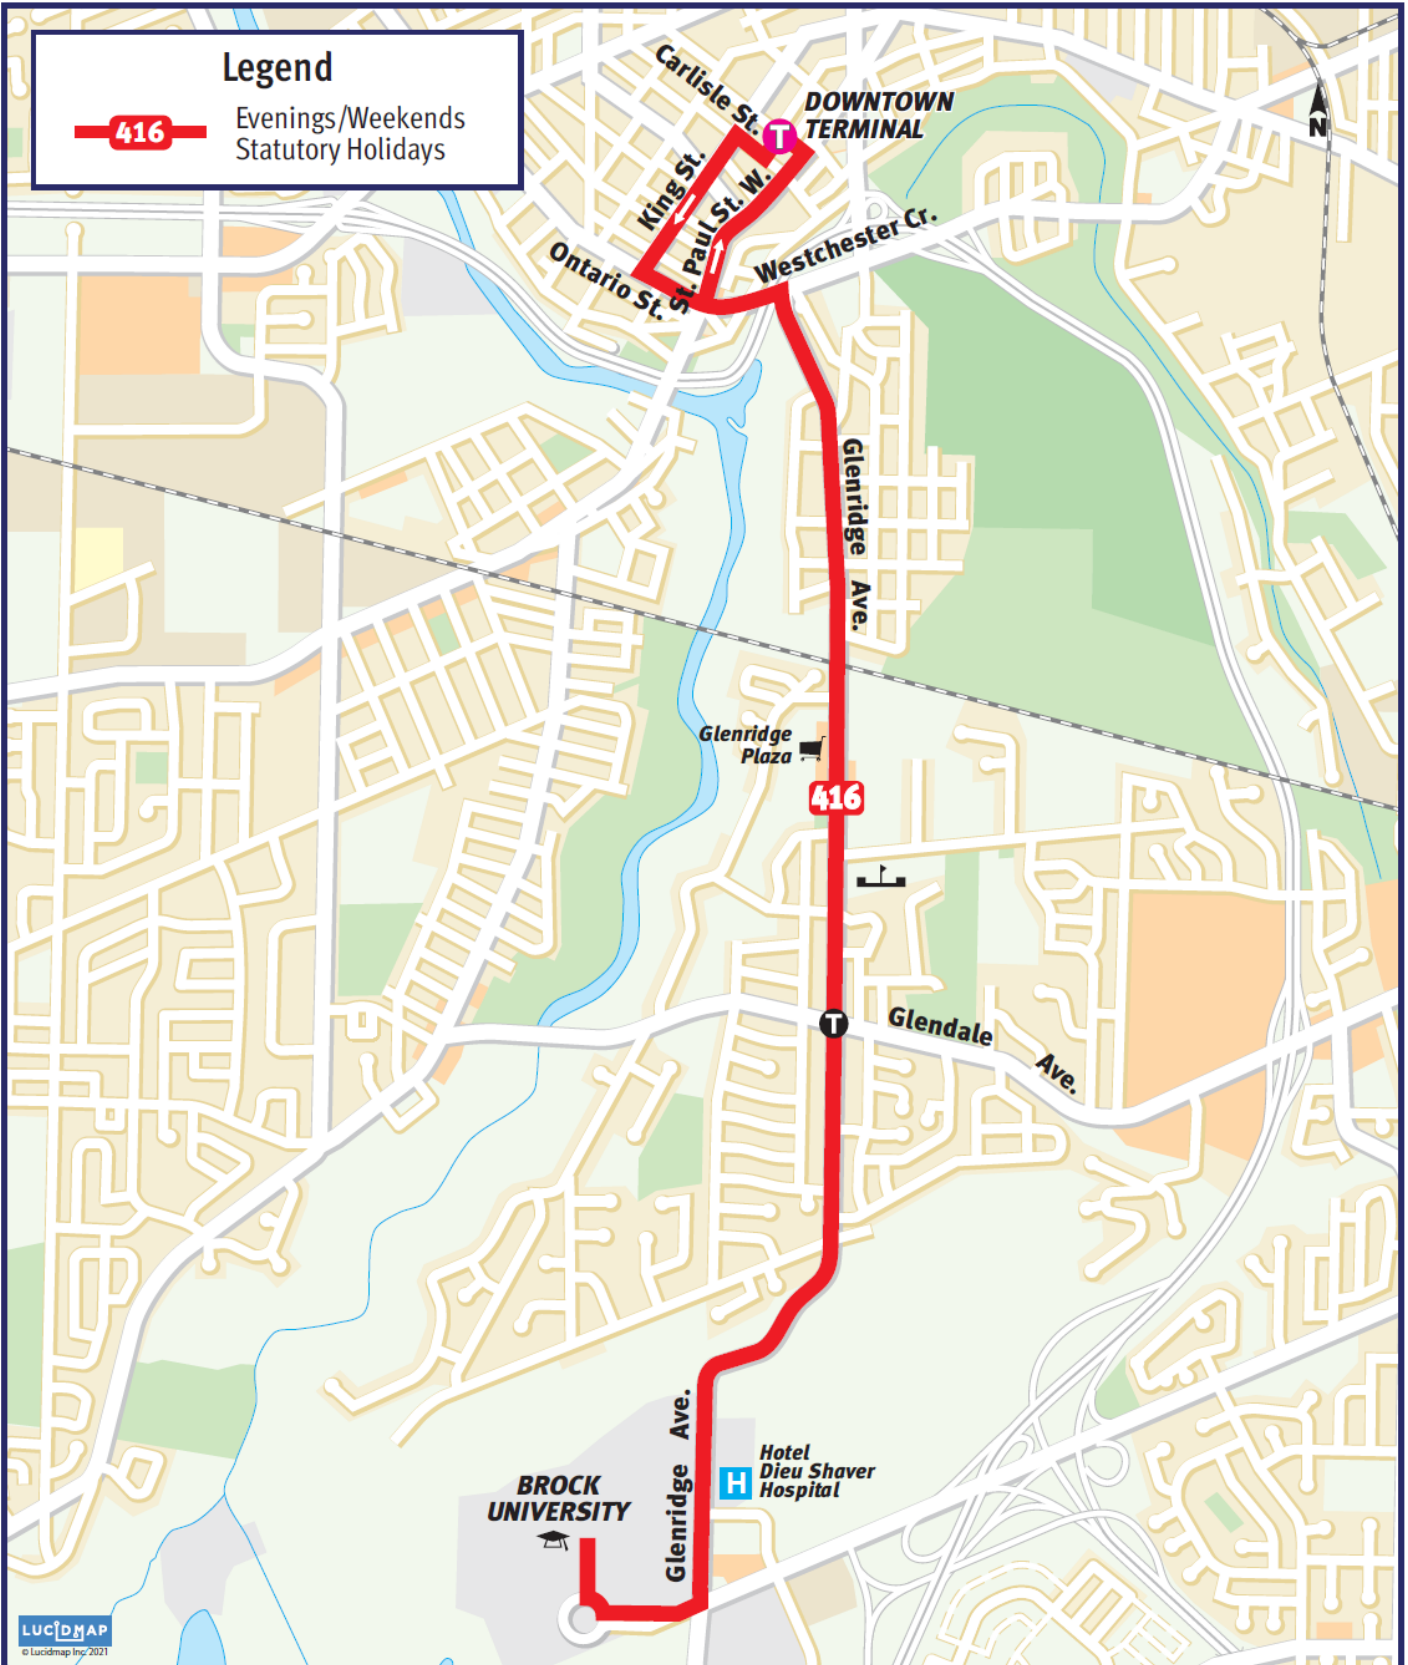

416 Brock - Glenridge

Legend

416 Evenings/Weekends
Statutory Holidays

416 Brock Glenridge (Evening / Weekend / Holiday)

Platform K

DEPART DOWN-TOWN TERMINAL	GLENRIDGE AV & GLENDALE AV	ARRIVE BROCK UNIVERSITY	DEPART BROCK UNIVERSITY	GLENRIDGE AV & GLENDALE AV	ARRIVE DOWN-TOWN TERMINAL
OUTBOUND			INBOUND		
Monday to Friday Evening					
6:45	6:52	6:56	7:00	7:04	7:09
And every 30 minutes until					
11:15	11:22	11:26	11:30	11:34	11:39
Saturday Service					
7:15	7:22	7:26	7:30	7:34	7:40
7:45	7:52	7:56	8:00	8:04	8:10
8:15	8:22	8:26	8:30	8:34	8:40
8:45	8:52	8:56	9:00	9:04	9:10
and every 30 minutes until					
11:15	11:22	11:26	11:30	11:34	11:39
Sunday Service					
8:45	8:52	8:56	8:55	8:59	9:05
9:15	9:22	9:26	9:25	9:29	9:35
9:45	9:52	9:56	9:55	9:59	10:05
And every 30 minutes until					
7:45	7:52	7:56	8:25	8:29	8:34
Holiday Service					
10:45	10:52	10:56	11:00	11:04	11:10
And every 30 minutes until					
5:45	5:52	5:56	5:15	5:24	5:31

FOR MOBILE TICKETING DOWNLOAD THE TRANSIT APP.