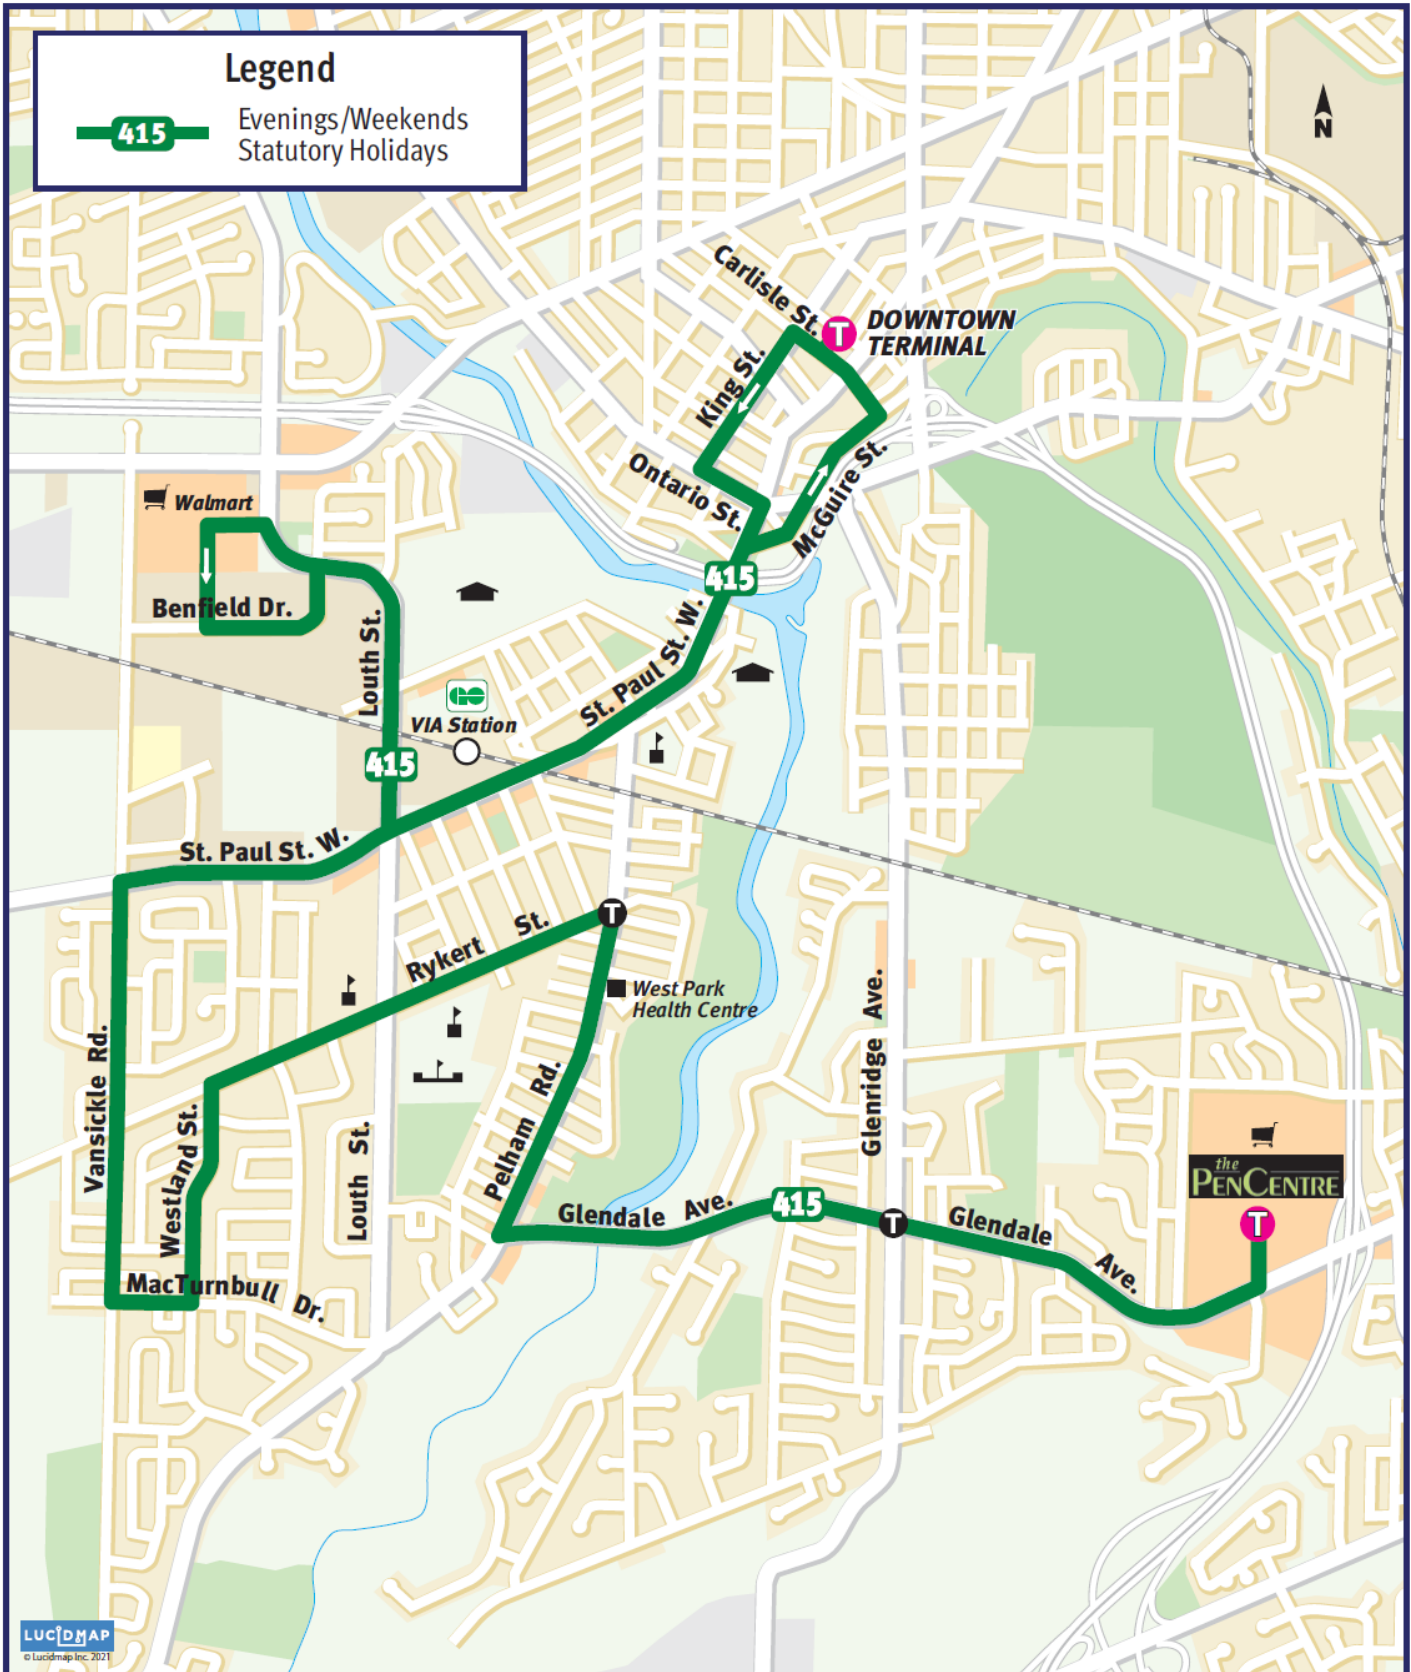

415 West St. Catharines

Legend

415 Evenings/Weekends
Statutory Holidays

LUCIDMAP
© Lucidmap Inc. 2021

415 West St. Catharines (Evening / Weekend / Holiday)

Platform N

OUTBOUND					INBOUND							
Terminal	Leave Downtown	Smart Centre	MacTurnbull & Vansickle	Glendale & Glenridge	Pen Centre	Arrive at Pen Centre	Leave Pen Centre	Glendale & Glenridge	Vansickle & MacTurnbull	Smart Centre	Terminal	Arrive at Downtown
Monday to Friday Evenings												
						6:00 pm	6:03	6:11	6:16	6:23		
						6:30 pm	6:33	6:41	6:46	6:53		
6:15 pm	6:22	6:28	6:36	6:39	6:39	7:15 pm	7:18	7:26	7:31	7:38		
And every 60 minutes until												
11:15 pm	11:22	11:28	11:36	11:39	11:39	11:15 pm	11:18	11:26	11:31	11:38		
Saturdays Service												
6:45	6:52	6:58	7:06	7:09	7:09	6:45	6:48	6:56	7:01	7:08		
7:15	7:22	7:28	7:36	7:39	7:39	7:15	7:18	7:26	7:31	7:38		
7:45	7:52	7:58	8:06	8:09	8:09	7:45	7:48	7:56	8:01	8:08		
And every 30 minutes until												
6:15 pm	6:22	6:28	6:36	6:39	6:39	6:15 pm	6:18	6:26	6:31	6:38		
And every 60 minutes until												
10:15	10:22	10:28	10:36	10:39	10:39	10:15	10:18	10:26	10:31	10:38		
11:15	11:22	11:28	11:36	11:39	11:39	11:15	11:18	11:26	11:31	11:38		
Sundays Service												
9:15	9:22	9:28	9:36	9:39	9:39	9:15	9:18	9:26	9:31	9:38		
10:15	10:22	10:28	10:36	10:39	10:39	10:15	10:18	10:26	10:31	10:38		
10:45	10:52	10:58	11:06	11:09	11:09	10:45	10:48	10:56	11:01	11:08		
And every 30 minutes until												
5:45	5:52	5:58	6:06	6:09	6:09	5:45	5:48	5:56	6:01	6:08		
6:15	6:22	6:28	6:36	6:39	6:39	6:15	6:18	6:26	6:31	6:38		
7:15	7:22	7:28	7:36	7:39	7:39	7:15	7:18	7:26	7:31	7:38		
Holiday Service												
11:15	11:22	11:28	11:36	11:39	11:39	11:15	11:18	11:26	11:31	11:38		
And every 60 minutes until												
5:15	5:22	5:28	5:36	5:39	5:39	5:15	5:18	5:26	5:31	5:38		

FOR MOBILE TICKETING DOWNLOAD THE TRANSIT APP.