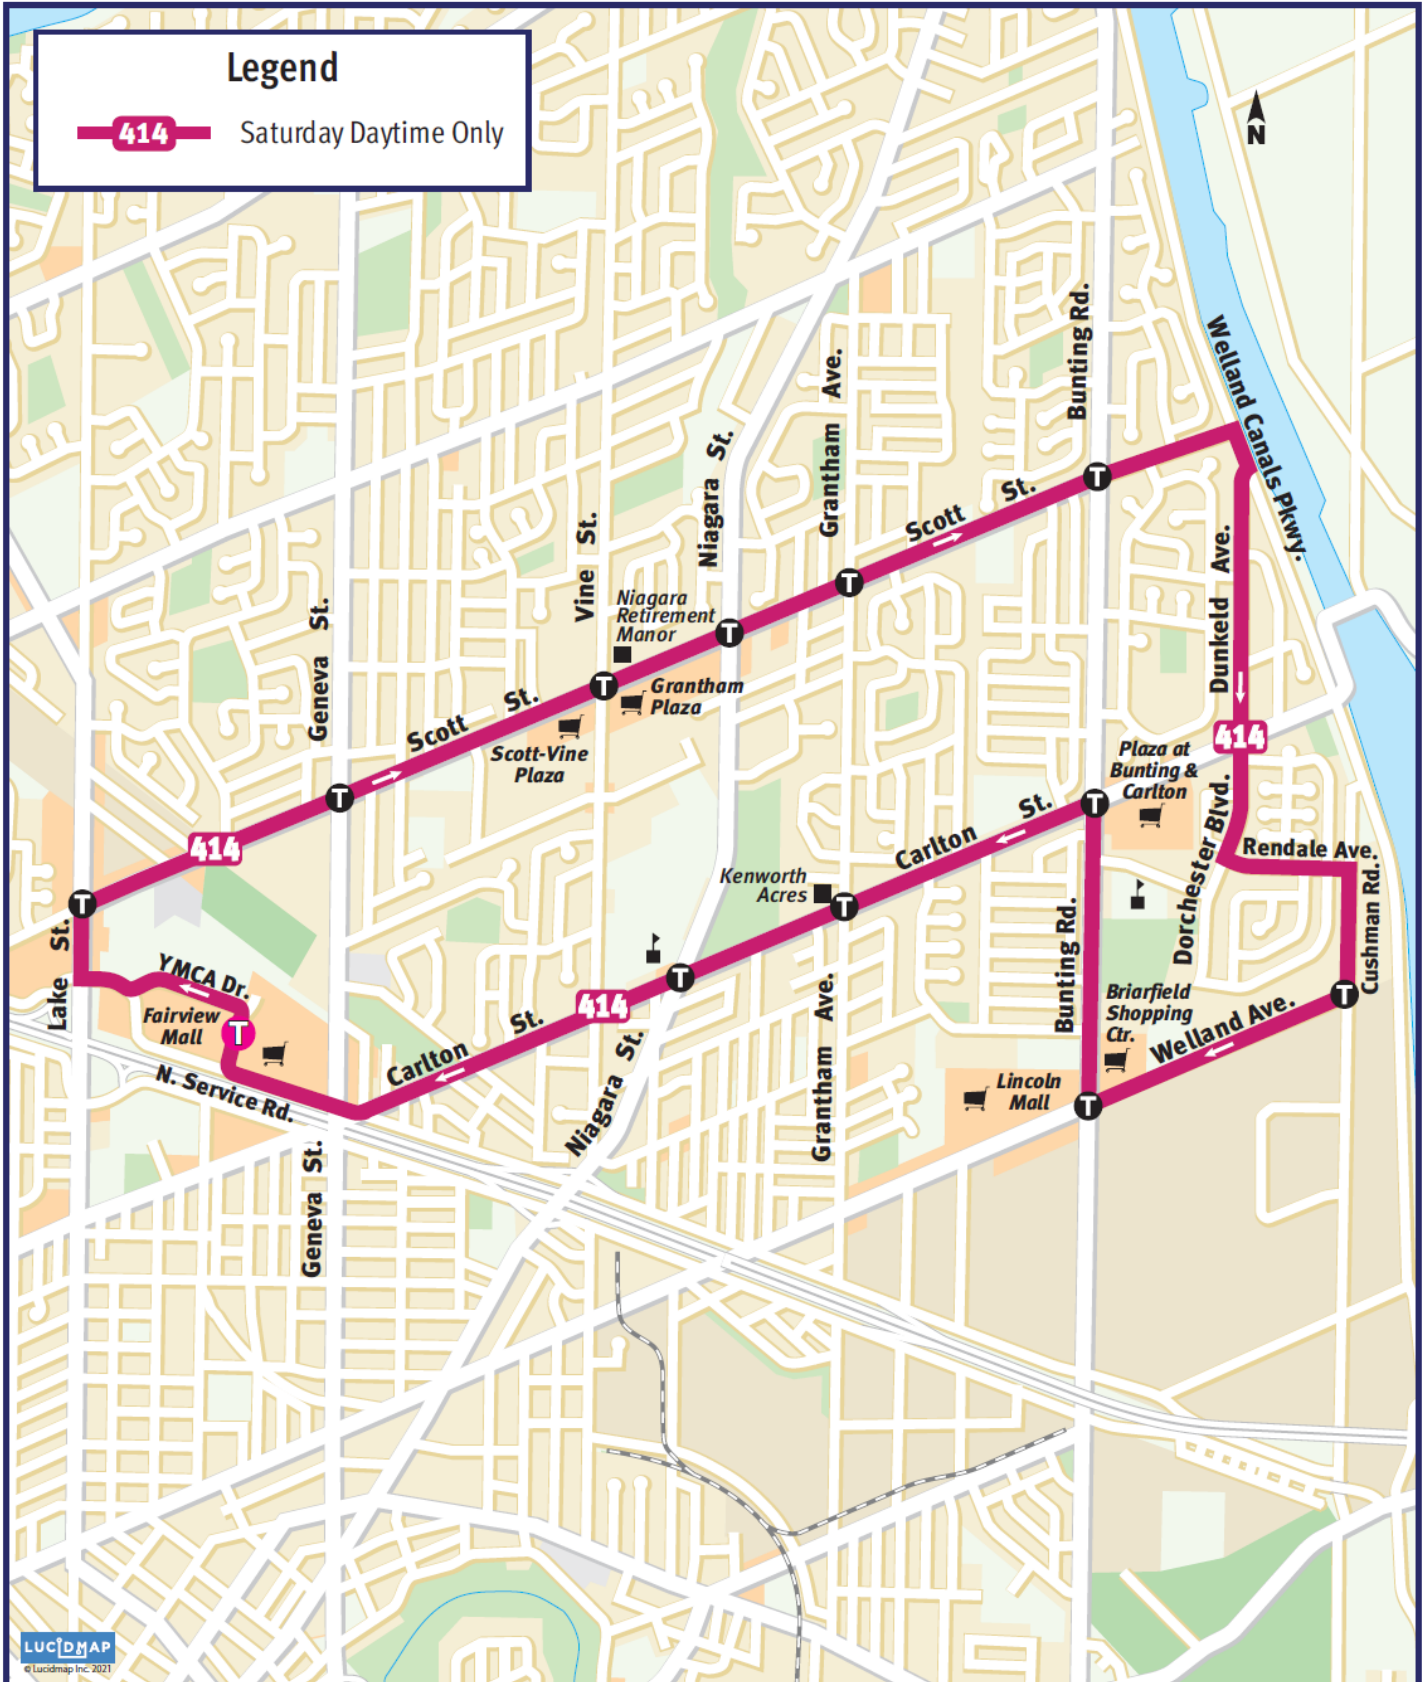

414 Scott St.

Legend

414 Saturday Daytime Only

414 Scott St (Saturday Daytime)

DEPART FAIRVIEW MALL	SCOTT ST & NIAGARA ST	ARRIVE DUNKELD AV & CARLTON ST	DEPART DUNKELD AV & CARLTON ST	CARLTON ST & 479 CARLTON ST	ARRIVE FAIRVIEW MALL
OUTBOUND			INBOUND		
6:30	6:37	6:41	6:42	6:50	6:54
7:10	7:17	7:21	7:22	7:30	7:34
7:50	7:57	8:01	8:02	8:10	8:14
8:30	8:37	8:41	8:42	8:50	8:54
9:10	9:17	9:21	9:22	9:30	9:34
9:50	9:57	10:01	10:02	10:10	10:14
10:30	10:37	10:41	10:42	10:50	10:54
11:10	11:17	11:21	11:22	11:30	11:34
11:50	11:57	12:01	12:02	12:10	12:14
12:30	12:37	12:41	12:42	12:50	12:54
1:10	1:17	1:21	1:22	1:30	1:34
1:50	1:57	2:01	2:02	2:10	2:14
2:30	2:37	2:41	2:42	2:50	2:54
3:10	3:17	3:21	3:22	3:30	3:34
3:50	3:57	4:01	4:02	4:10	4:14
4:30	4:37	4:41	4:42	4:50	4:54
5:10	5:17	5:21	5:22	5:30	5:34
5:50	5:57	6:01	6:02	6:10	6:14

FOR MOBILE TICKETING DOWNLOAD THE TRANSIT APP.