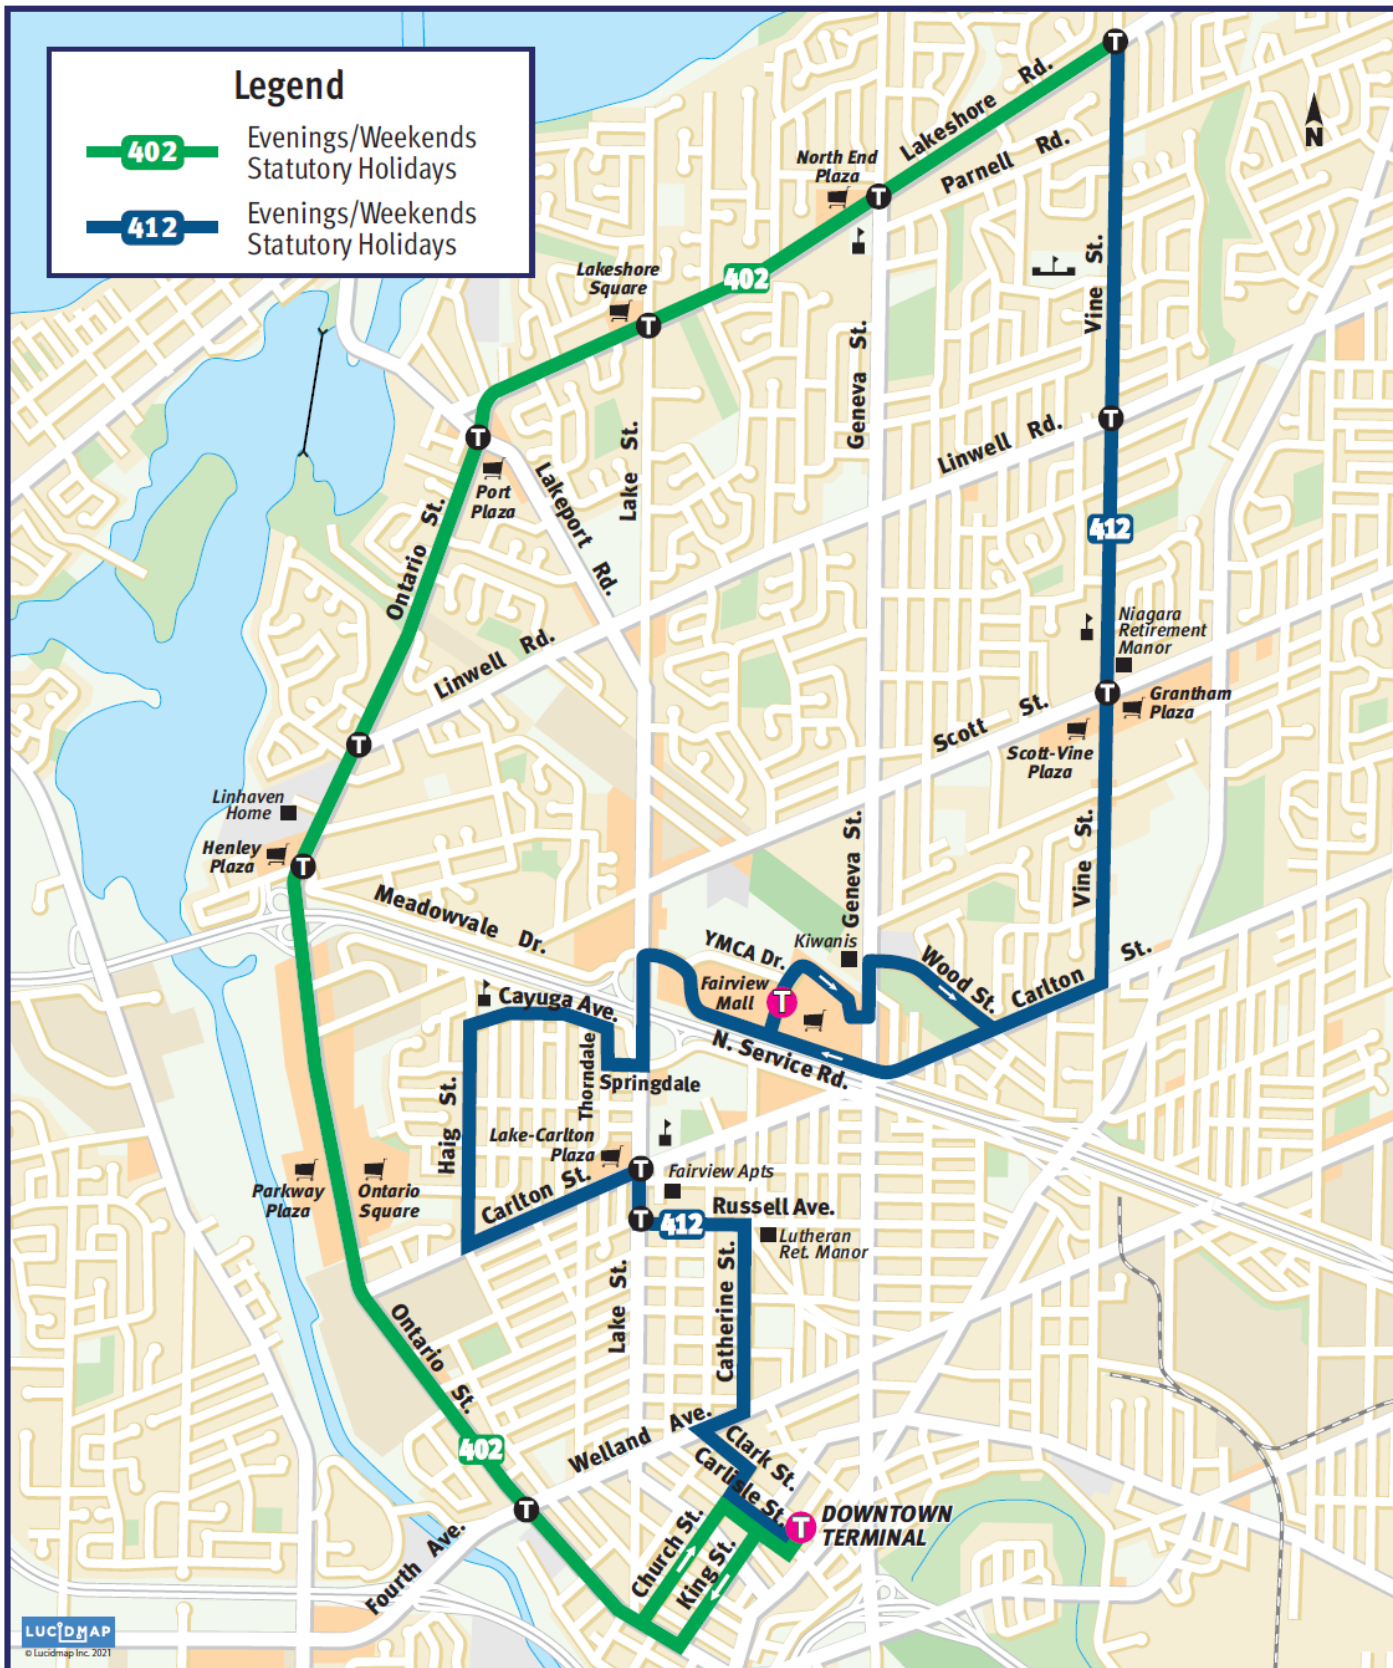

Legend

- 402 Evenings/Weekends  
Statutory Holidays
- 412 Evenings/Weekends  
Statutory Holidays

412 Vine St (Evenings / Weekend / Holiday) Platform A							
OUTBOUND				INBOUND			
Downtown Terminal	Lake & Carlton Plaza	Fairview Mall	Vine & Parnell	Parnell & Vine	Fairview Mall	Carlton & Wilson St	Downtown Terminal
<b>Monday to Friday Evening</b>							
6:15	6:19	6:30	6:39	6:10	6:20	6:26	6:31
And every 60 minutes until							
11:15	11:19	11:30	11:39	11:10	11:20	11:26	11:31
<b>Saturday Service</b>							
6:15	6:19	6:30	6:39	6:10	6:20	6:26	6:31
6:45	6:49	7:00	7:09	6:40	6:50	6:56	7:01
7:15	7:19	7:30	7:39	7:10	7:20	7:26	7:31
And every 30 minutes until							
6:15	6:19	6:30	6:39	6:10	6:20	6:26	6:31
And every 60 minutes until							
10:15	10:19	10:30	10:39	10:10	10:20	10:26	10:31
11:15	11:19	11:30	11:39	11:10	11:20	11:26	11:31
<b>Sunday Service</b>							
9:15	9:19	9:30	9:39	9:10	9:20	9:26	9:31
10:15	10:19	10:30	10:39	10:10	10:20	10:26	10:31
10:45	10:49	11:00	11:09	10:40	10:50	10:56	11:01
And every 30 minutes until							
5:45	5:49	6:00	6:09	6:10	6:20	6:26	6:31
6:15	6:19	6:30	6:39	7:10	7:20	7:26	7:31
7:15	7:19	7:30	7:39	8:10	8:20	8:26	8:31
<b>Holiday Service</b>							
11:15	11:19	11:30	11:39	11:10	11:20	11:26	11:31
And every 60 minutes until							
5:15	5:19	5:30	5:39	5:10	5:20	5:26	5:31
-	-	-	-	6:10	Ends	-	-

FOR MOBILE TICKETING DOWNLOAD THE TRANSIT APP.