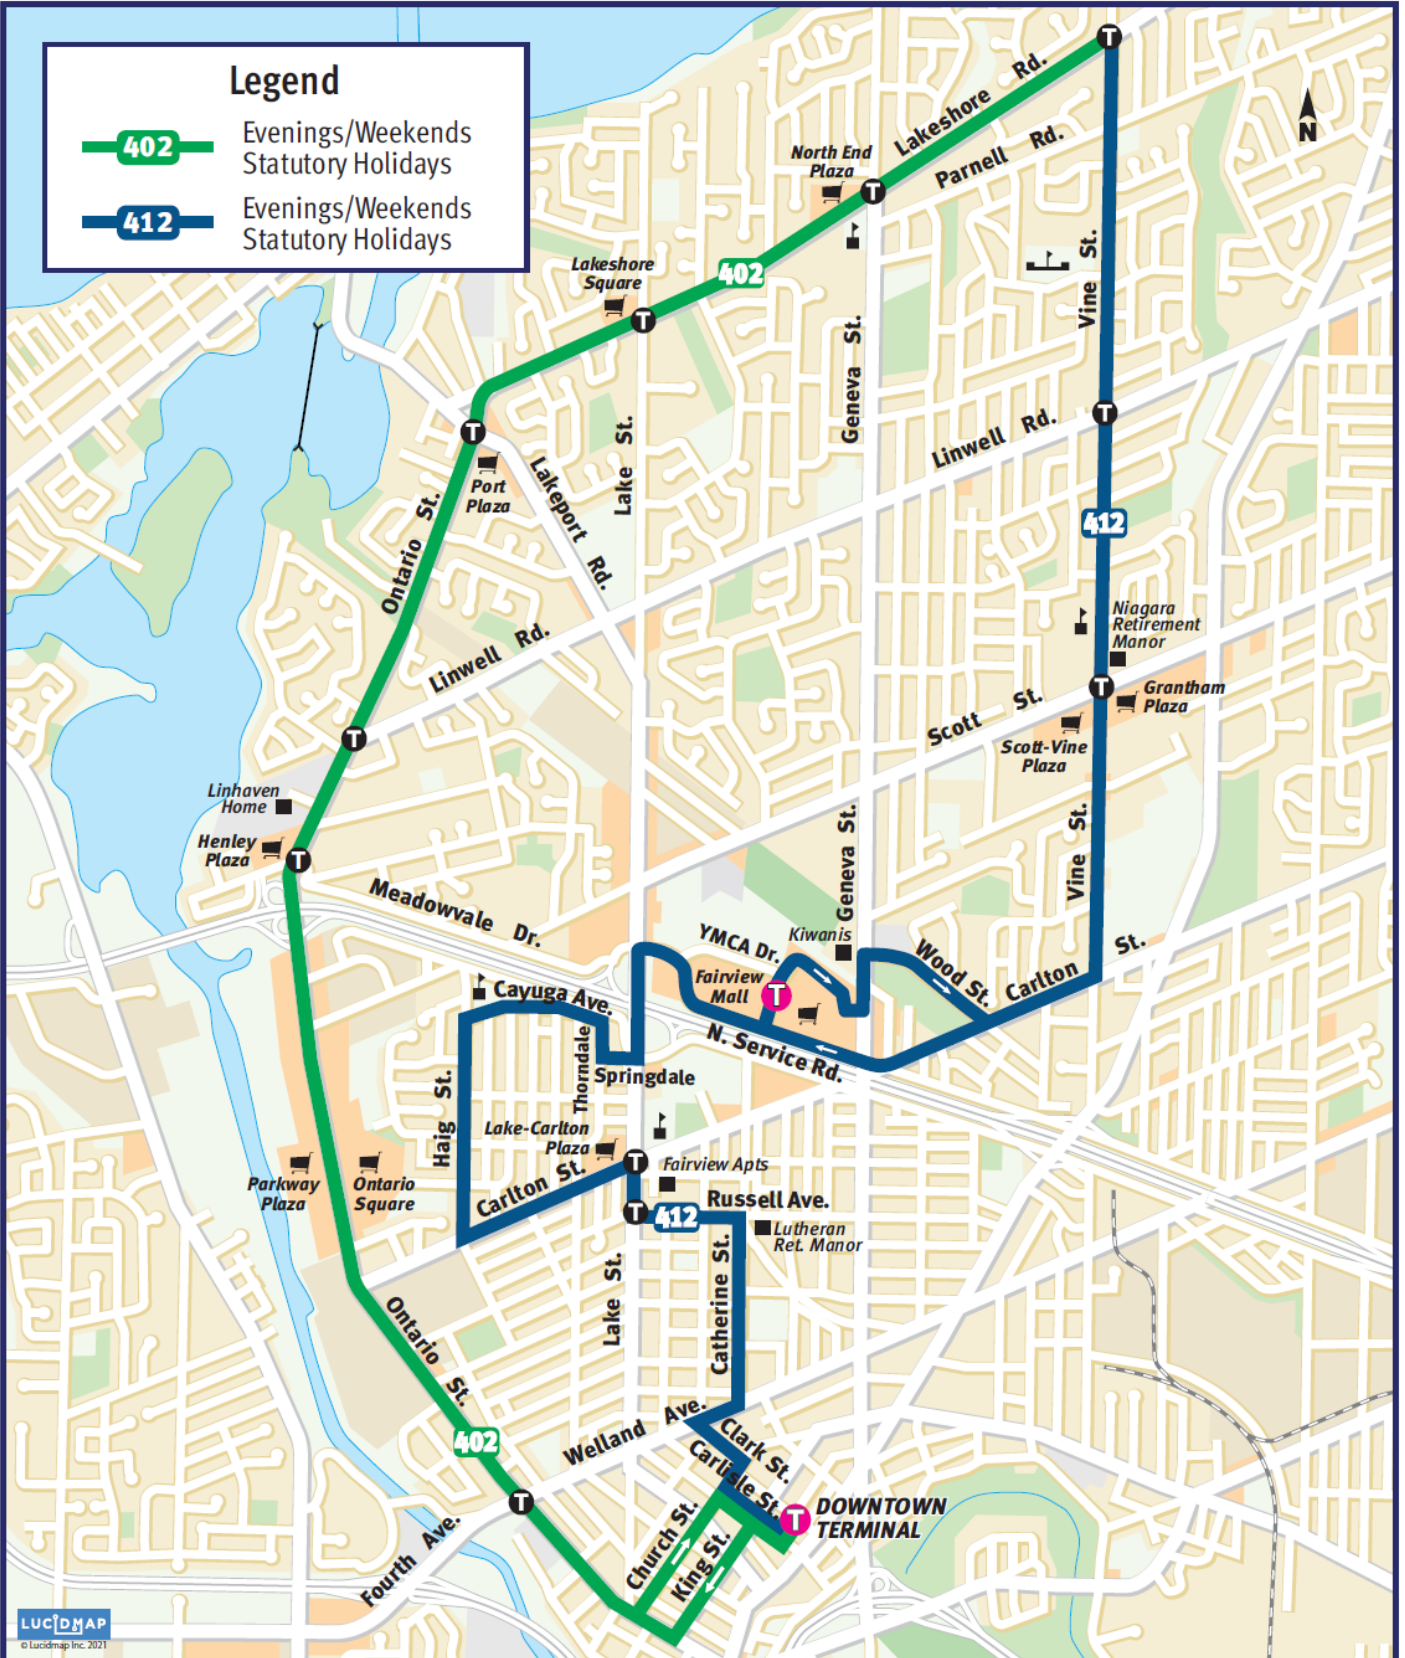

# 402 Ontario St. - Vine St.

**Legend**

- 402** Evenings/Weekends  
Statutory Holidays
- 412** Evenings/Weekends  
Statutory Holidays

402 Ontario ST (Evening/Weekend/Holiday)						
Platform I						
OUTBOUND			INBOUND			
Downtown Terminal	LAKESHORE RD & PORT PLAZA	PARNELL RD LAKESHORE RD & PORT PLAZA	ARRIVE VINE ST & PARNELL RD	DEPART VINE ST & PARNELL RD	LAKESHORE RD & LAKEPORT	Downtown Terminal
<b>Monday to Friday Evening</b>						
5:45	5:57	6:01	6:47	6:51	7:03	
6:45	6:57	7:01	7:47	7:51	8:03	
<b>And every 60 minutes until</b>						
9:45	9:57	10:01	10:47	10:51	11:03	
10:45	10:57	11:01	11:47	11:51	12:03	
<b>Saturday Service</b>						
6:15	6:27	6:31	6:47	6:51	7:03	
6:45	6:57	7:01	7:17	7:51	7:33	
7:15	7:27	7:31	7:47	7:51	8:03	
7:45	7:57	8:01	8:17	8:51	8:33	
<b>And every 30 minutes until</b>						
5:45	5:57	6:01	6:47	6:51	7:03	
<b>And every 60 minutes until</b>						
10:45	10:57	11:01	10:47	10:51	11:03	
			11:47	11:51	12:03	
<b>Sunday Service</b>						
8:45	8:57	9:01	9:47	9:51	10:03	
9:45	9:57	10:01	10:47	10:51	11:03	
10:15	10:27	10:31	11:17	11:21	11:33	
<b>And every 30 minutes until</b>						
5:45	5:57	6:01	6:17	6:21	6:33	
6:45	6:57	7:01	6:47	6:51	7:03	
7:45	7:57	8:01	7:47	7:51	8:03	
<b>Holiday Service</b>						
10:45	10:57	11:01	11:47	11:51	12:03	
<b>And every 60 minutes until</b>						
5:45	5:57	6:01	5:47	5:51	6:03	

FOR MOBILE TICKETING DOWNLOAD THE TRANSIT APP.