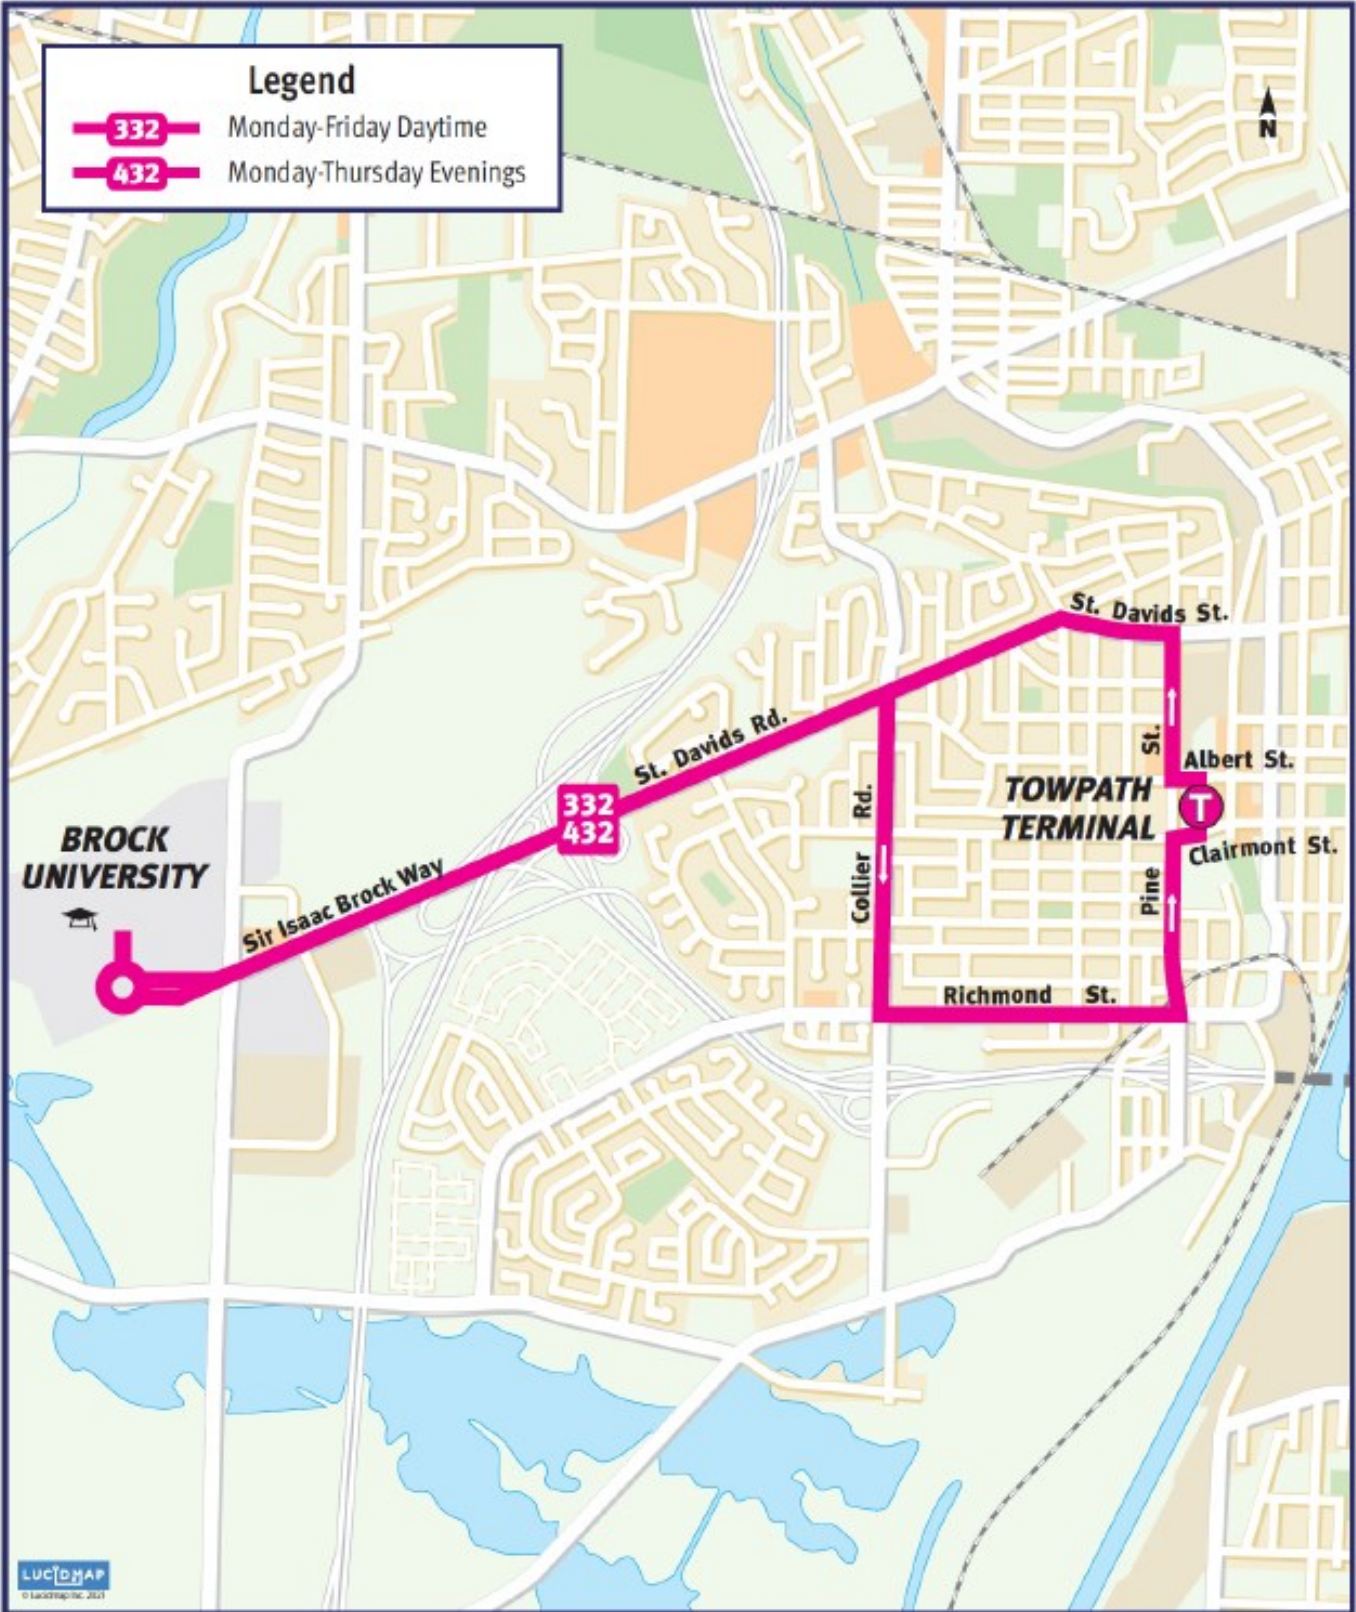

# Brock-Richmond-Towpath

**Legend**

- 332** Monday-Friday Daytime
- 432** Monday-Thursday Evenings

LUCIDMAP  
© 2013/2014

**432 runs Monday to Thursday evening only \* Does not operate during reading weeks**

FOR MOBILE TICKETING DOWNLOAD THE TRANSIT APP.