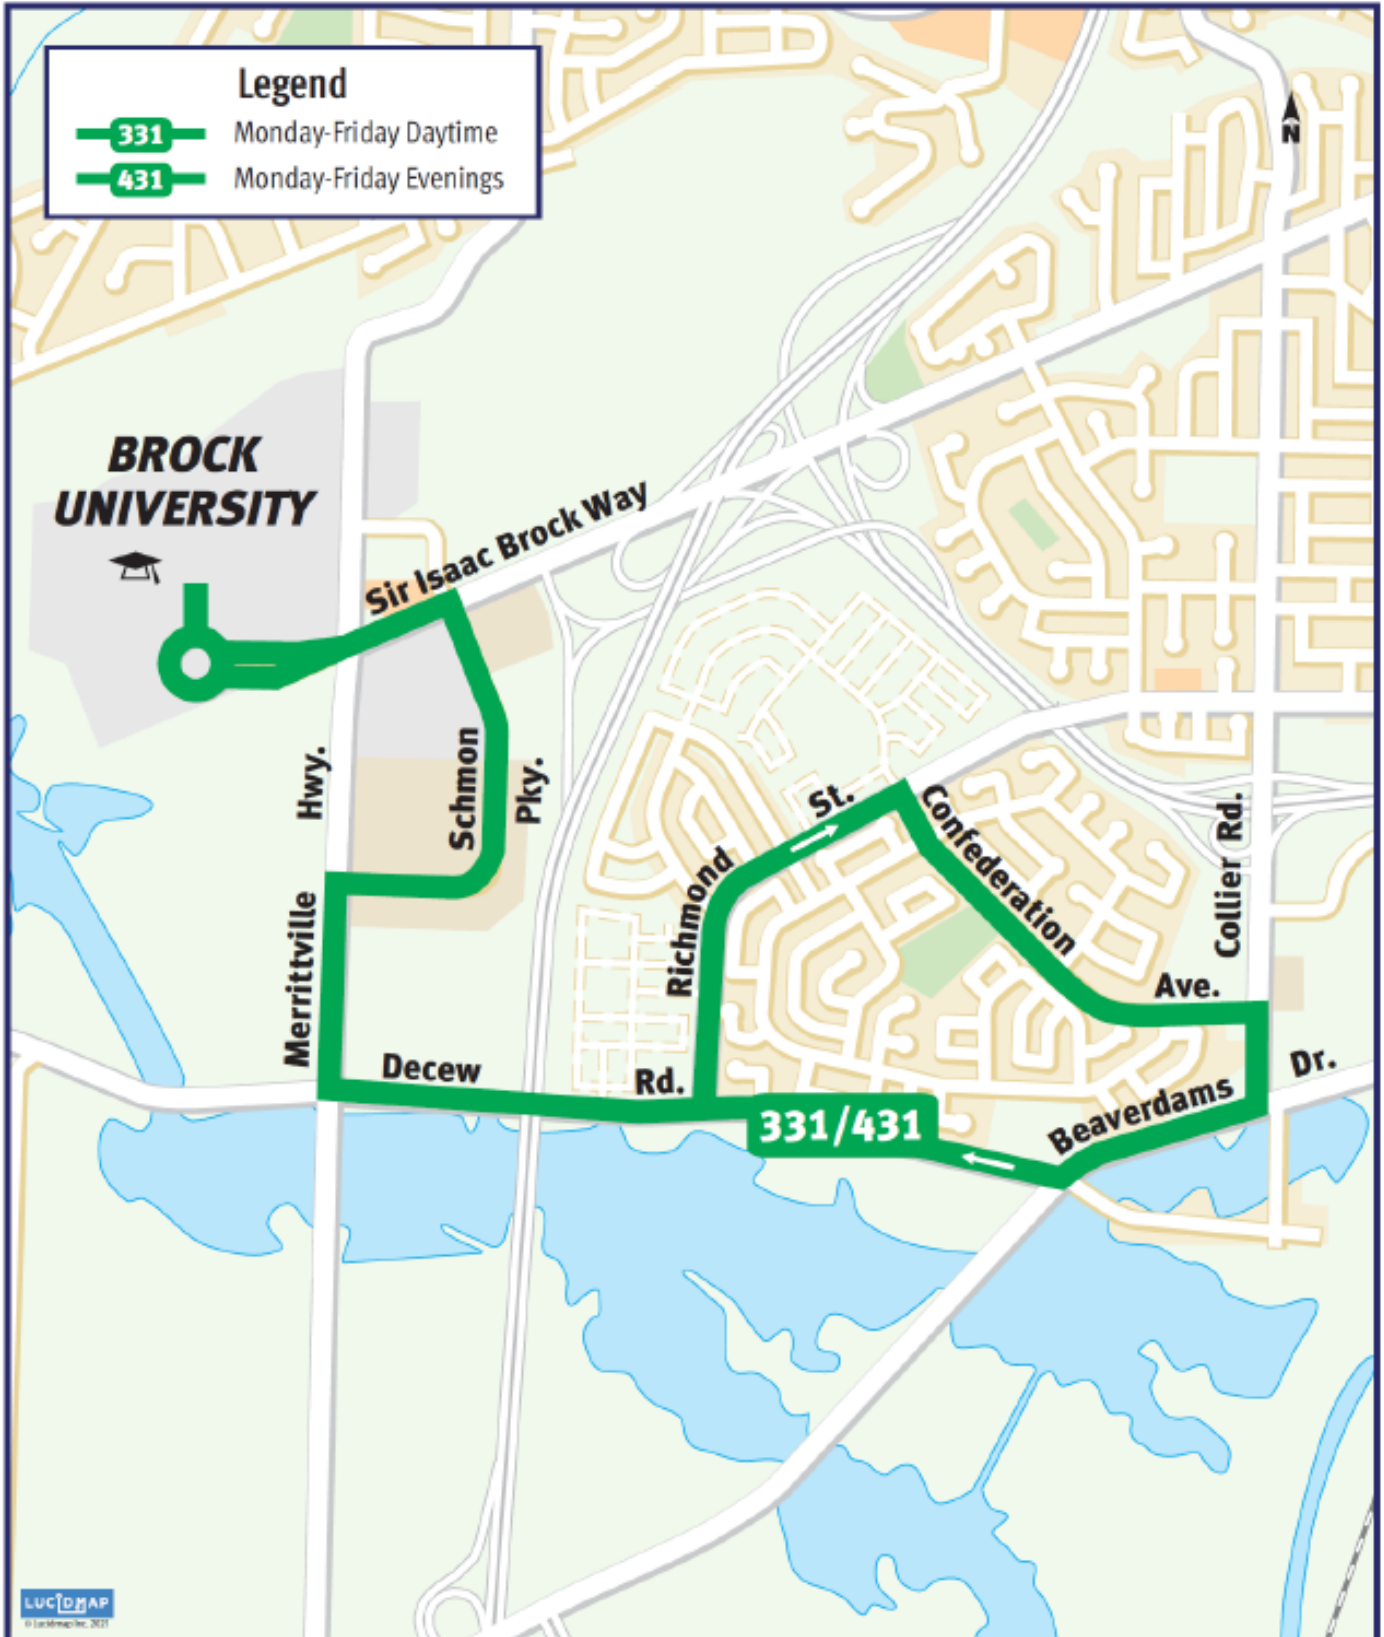

331
431

Brock-Richmond

Legend

- 331 Monday-Friday Daytime
- 431 Monday-Friday Evenings

LUCIDMAP
© Lucidmap Inc. 2011

331 - 431 Brock-Richmond

(Monday-Friday only)

DEPART BROCK UNIVERSITY	ARRIVE CONFEDERATION AV & KEEFER RD	DEPART CONFEDERATION AV & KEEFER RD	ARRIVE BROCK UNIVERSITY
OUTBOUND		INBOUND	
7:00*	7:08	7:09*	7:20
7:30	7:38	7:39	7:50
8:00*	8:08	8:09*	8:20
8:30	8:38	8:39	8:50
And every 30 minutes until			
4:30	4:38	4:39	4:50
5:00*	5:08	5:09*	5:20
5:30	5:38	5:39	5:50
6:00*	6:08	6:09*	6:20
And every 30 minutes until			
6:30	6:38	6:39	6:50
7:00*	7:08	7:09*	7:20
7:30	7:38	7:39	7:50
8:00*	8:08	8:09*	8:20
8:30	8:38	8:39	8:50
9:00*	9:08	9:09*	9:20
9:30	9:38	9:39	9:50
10:00*	10:08	10:09*	10:20
10:30	10:38	10:39	10:50
11:30	11:38	11:39	11:50
431 runs every 60 minutes on Friday evenings			

FOR MOBILE TICKETING DOWNLOAD THE TRANSIT APP.