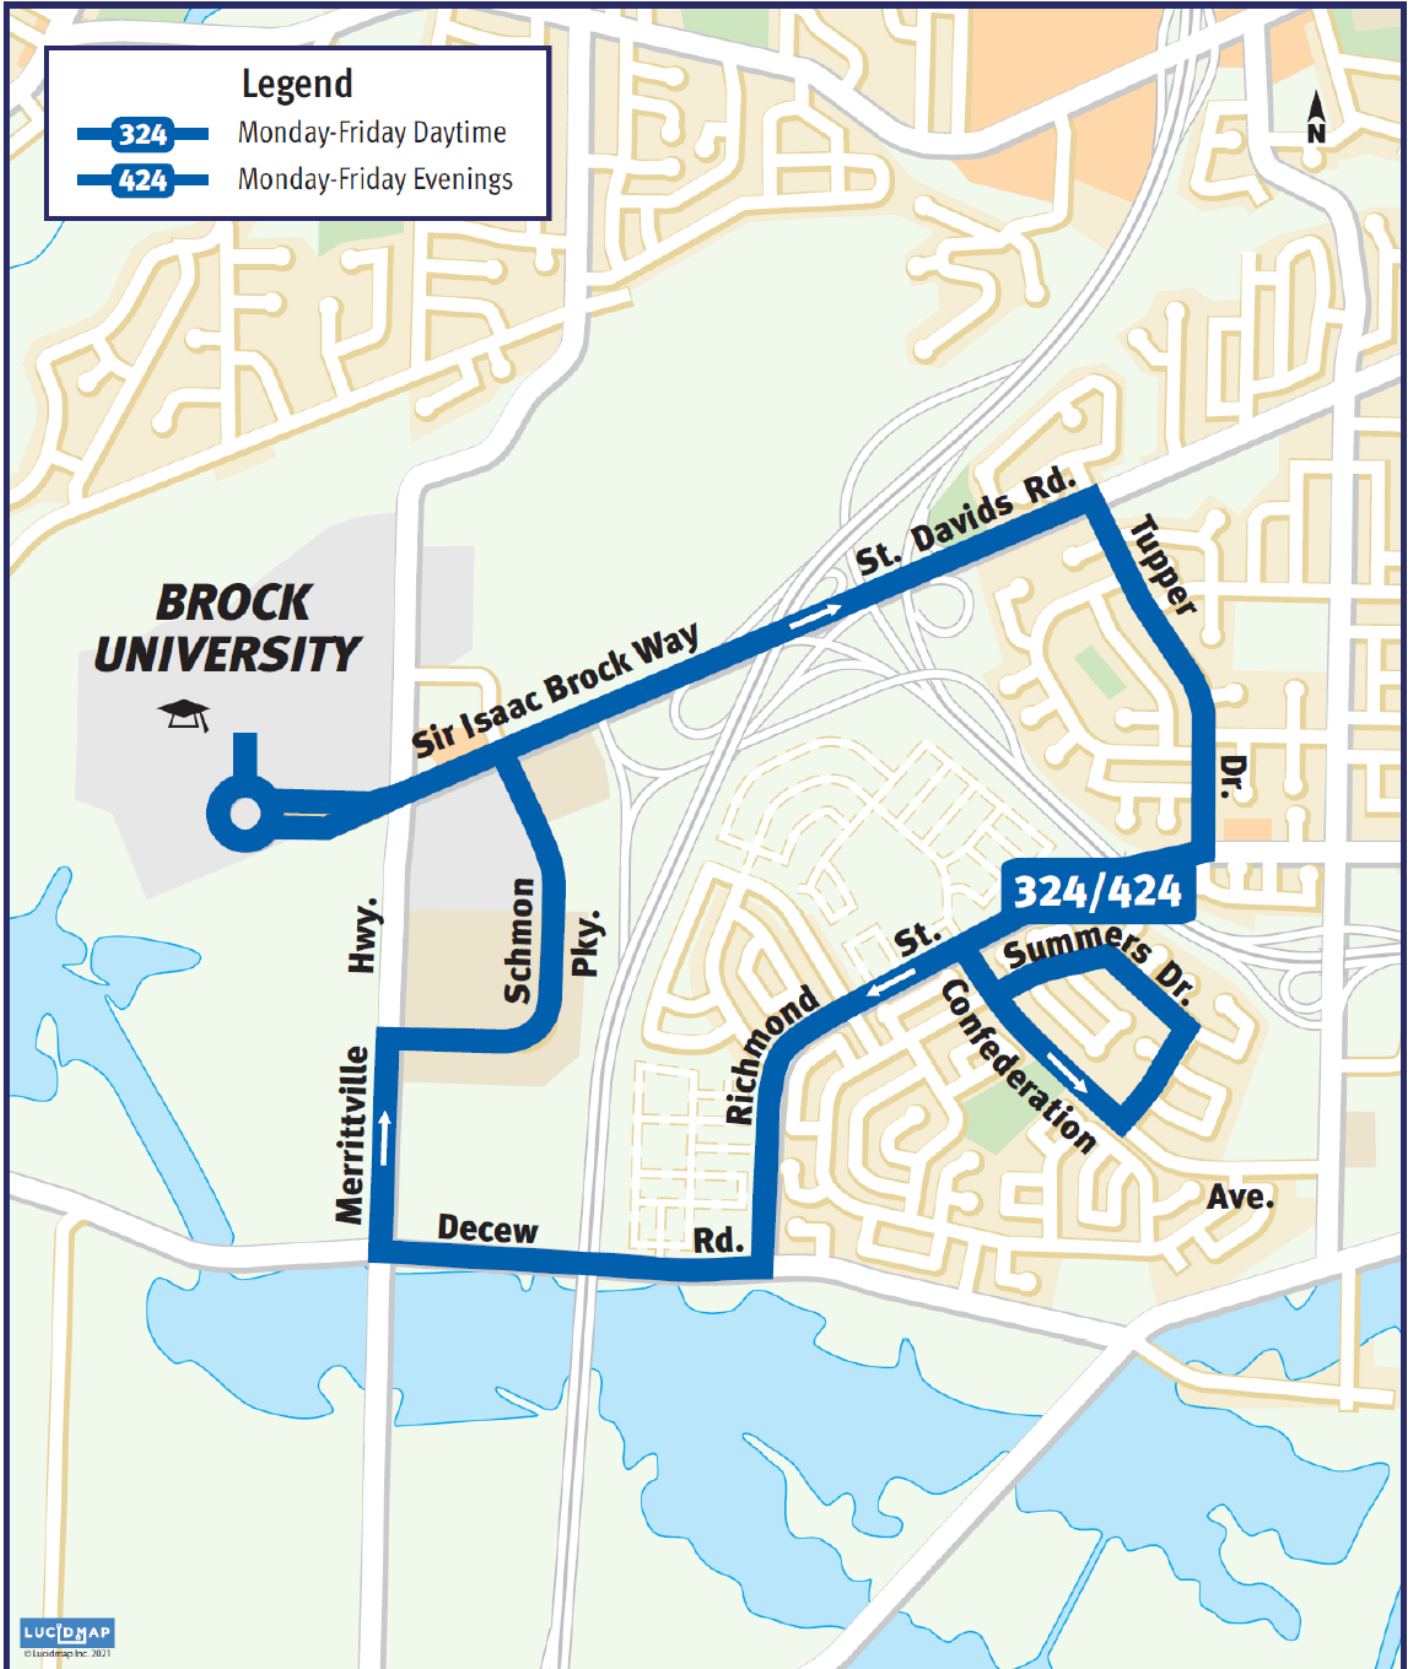

324
424

Brock-Tupper

Legend

- 324 Monday-Friday Daytime
- 424 Monday-Friday Evenings

LUCIDMAP
© Lucidmap Inc. 2021

324/424 Brock Tupper (Monday - Friday - Only)

DEPART BROCK UNIVERSITY	ARRIVE SUMMERS DR & CONFEDERATION AV	DEPART SUMMERS DR & CONFEDERATION AV	ARRIVE BROCK UNIVERSITY
Outbound		Inbound	
7:00	7:10	7:11	7:19
7:30*	7:40	7:41*	7:49
8:00	8:10	8:11	8:19
8:30*	8:40	8:41*	8:49
And every 30 minutes until			
4:00	4:10	4:11	4:19
4:30*	4:40	4:41*	4:49
5:00	5:10	5:11	5:19
5:30*	5:40	5:41*	5:49
6:00	6:10	6:11	6:19
And every 30 minutes until			
6:30*	6:40	6:41*	6:49
7:00	7:10	7:11	7:19
7:30*	7:40	7:41*	7:49
8:00	8:10	8:11	8:19
8:30*	8:40	8:41*	8:49
9:00	9:10	9:11	9:19
9:30*	9:40	9:41*	9:49
10:00	10:10	10:11	10:19
11:00	11:10	11:11	11:19
424 runs every 60 minutes on Friday Evenings.			

FOR MOBILE TICKETING DOWNLOAD THE TRANSIT APP.