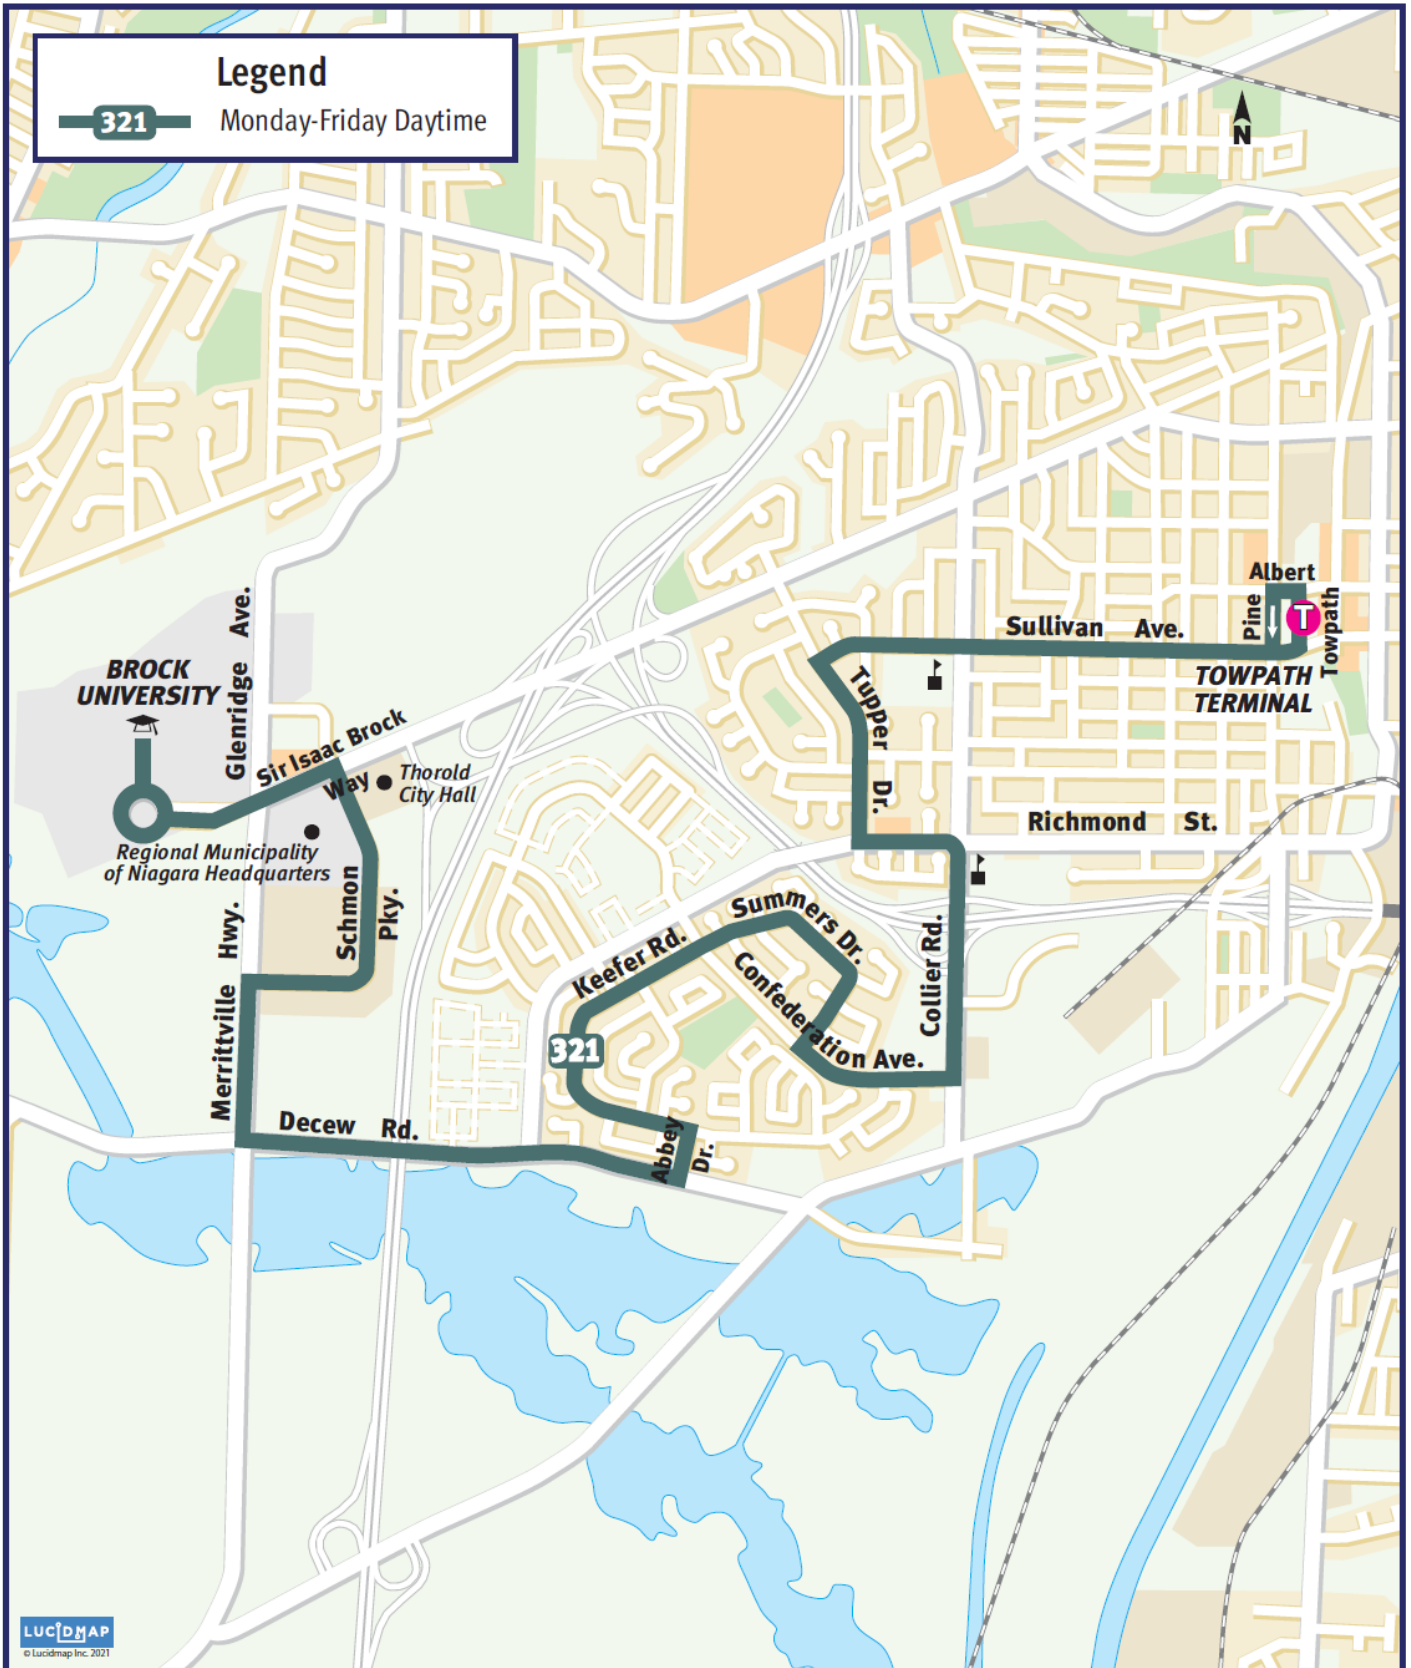

321 Confederation - Brock

Legend

321 Monday-Friday Daytime

**321 Confederation Brock (Monday - Friday - Daytime)
(Fall and Winter Semesters)**

ARRIVE THOROLD TOWPATH	RICHMOND ST & COLLIER RD	ARRIVE BROCK UNIVERSITY	DEPART BROCK UNIVERSITY	RICHMOND ST & COLLIER RD	ARRIVE THOROLD TOWPATH
OUTBOUND			INBOUND		
6:40	6:45	6:58	7:06	7:19	7:24
7:30	7:35	7:50	8:06	8:19	8:24
8:30	8:35	8:50	9:06	9:19	9:24
9:30	9:35	9:50	10:06	10:19	10:24
10:30	10:35	10:50	11:06	11:19	11:24
11:30	11:35	11:50	12:06	12:19	12:24
12:30	12:35	12:50	1:06	1:19	1:24
1:30	1:35	1:50	2:06	2:19	2:24
2:30	2:35	2:50	3:06	3:19	3:24
3:30	3:35	3:50	4:06	4:19	4:24
4:30	4:35	4:50	5:06	5:19	5:24
5:30	5:35	5:50	6:06	6:19	6:24

321 Confederation Brock (Summer Schedule)

ARRIVE THOROLD TOWPATH	RICHMOND ST & COLLIER RD	ARRIVE BROCK UNIVERSITY	DEPART BROCK UNIVERSITY	RICHMOND ST & COLLIER RD	ARRIVE THOROLD TOWPATH
OUTBOUND			INBOUND		
7:30	7:35	7:50	8:06	8:19	8:24
8:30	8:35	8:50	9:06	9:19	9:24
9:30	9:35	9:50	10:06	10:19	10:24
No service until					
1:30	1:35	1:50	2:06	2:19	2:24
2:30	2:35	2:50	3:06	3:19	3:24
3:30	3:35	3:50	4:06	4:19	4:24
4:30	4:35	4:50	5:06	5:19	5:24
5:30	5:35	5:50	6:06	6:19	6:24

FOR MOBILE TICKETING DOWNLOAD THE TRANSIT APP.