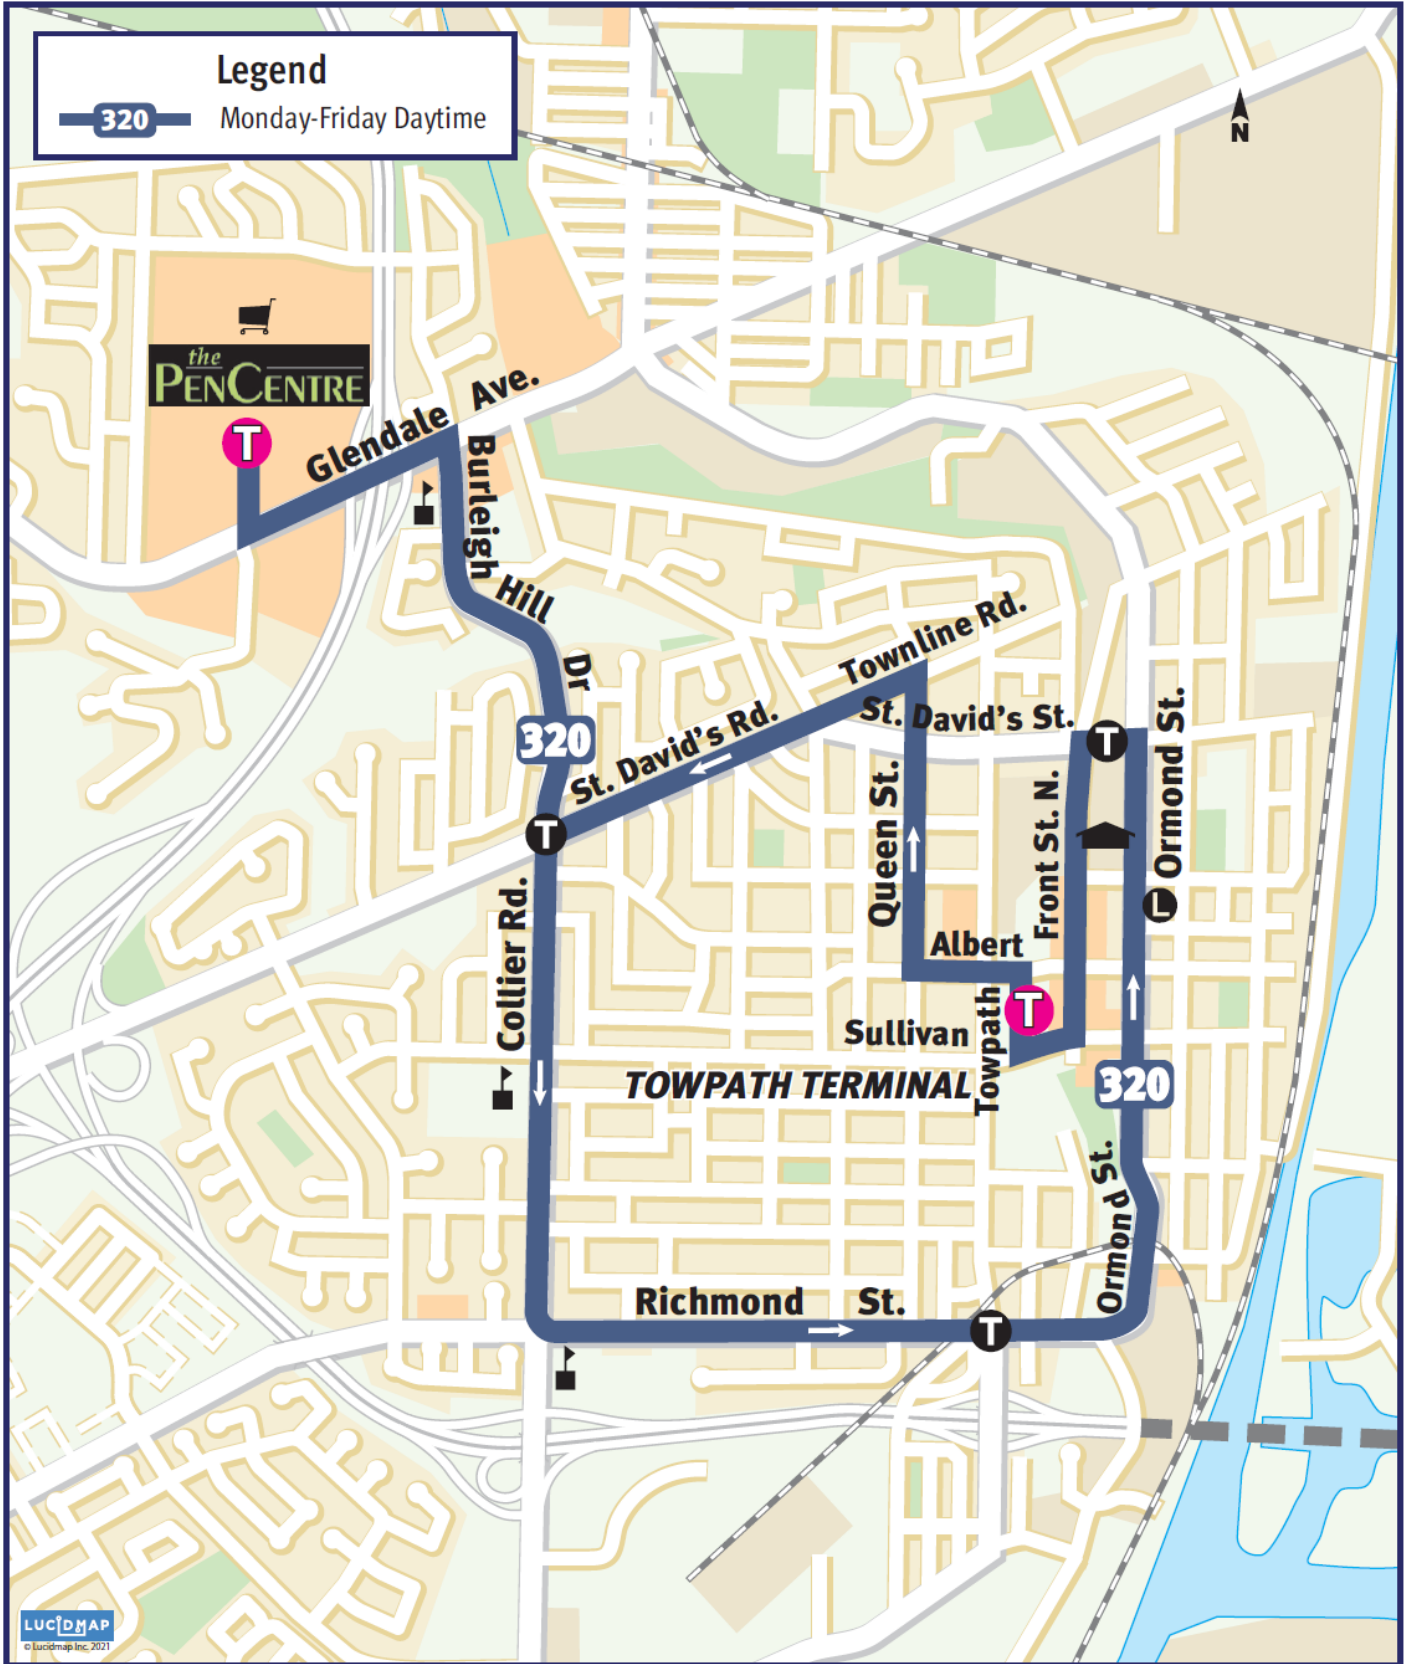

# 320 Thorold - Pen Centre

## Legend

**320** Monday-Friday Daytime

LUCIDMAP  
© lucidmap inc. 2021

## 320 Pen Centre (Monday - Friday - Daytime)

DEPART PEN CENTRE	COLLIER RD & RICHMOND ST	ARRIVE THOROLD TOWPATH TERMINAL	DEPART THOROLD TOWPATH TERMINAL	TOWNLIN RD W & QUEEN ST N	ARRIVE PEN CENTRE
OUTBOUND			INBOUND		
6:30	6:34	6:42	--	6:18	6:22
7:00	7:04	7:12	6:45	6:48	6:52
7:30	7:34	7:42	7:15	7:18	7:22
8:00	8:04	8:12	7:45	7:48	7:52
8:30	8:34	8:42	8:15	8:18	8:22
9:00	9:04	9:12	8:45	8:48	8:52
9:30	9:34	9:42	9:15	9:18	9:22
10:00	10:04	10:12	9:45	9:48	9:52
10:30	10:34	10:42	10:15	10:18	10:22
11:00	11:04	11:12	10:45	10:48	10:52
11:30	11:34	11:42	11:15	11:18	11:22
12:00	12:04	12:12	11:45	11:48	11:52
12:30	12:34	12:42	12:15	12:18	12:22
1:00	1:04	1:12	12:45	12:48	12:52
1:30	1:34	1:42	1:15	1:18	1:22
2:00	2:04	2:12	1:45	1:48	1:52
2:30	2:34	2:42	2:15	2:18	2:22
3:00	3:04	3:12	2:45	2:48	2:52
3:30	3:34	3:42	3:15	3:18	3:22
4:00	4:04	4:12	3:45	3:48	3:52
4:30	4:34	4:42	4:15	4:18	4:22
5:00	5:04	5:12	4:45	4:48	4:52
5:30	5:34	5:42	5:15	5:18	5:22
6:00	6:04	6:12	5:45	5:48	5:52
--	--	--	6:15	6:18	6:22

FOR MOBILE TICKETING DOWNLOAD THE TRANSIT APP.