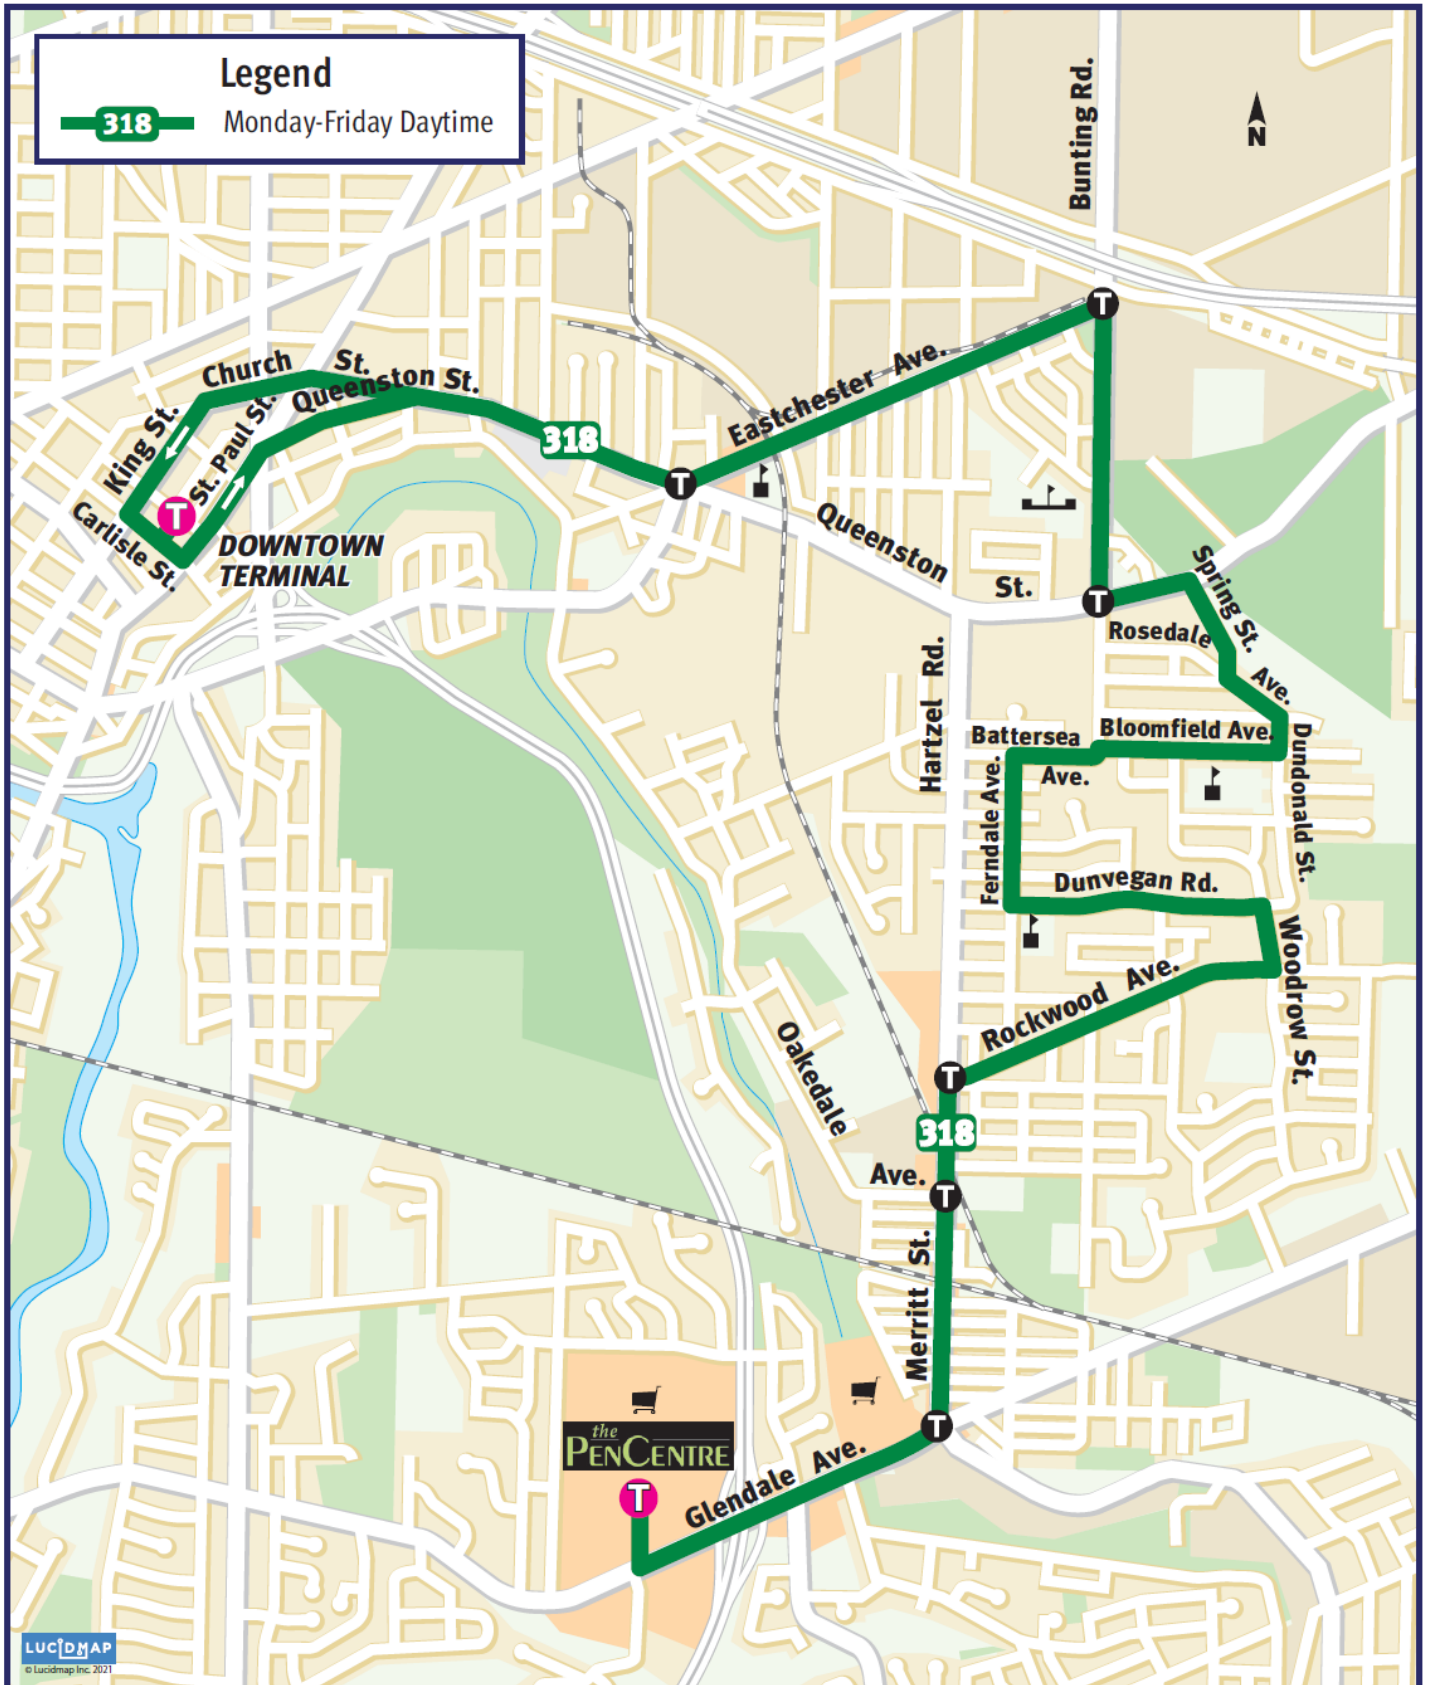

318 Secord Woods

Legend
318 Monday-Friday Daytime

318 Secord Woods (Monday - Friday - Daytime)

Platform P

DEPART DOWNTOWN TERMINAL	QUEENSTON ST & SPRING ST	MERRITT ST & GLENDALE AV	ARRIVE PEN CENTRE	DEPART PEN CENTRE	MERRITT ST & ALMOND ST	SPRING ST & QUEENSTON ST	ARRIVE DOWNTOWN TERMINAL
OUTBOUND				INBOUND			
6:00	6:09	6:19	6:22	6:00	6:03	6:12	6:20
6:30	6:39	6:49	6:52	6:30	6:33	6:42	6:50
7:00	7:09	7:19	7:22	7:00	7:03	7:12	7:20
7:30	7:39	7:49	7:52	7:30	7:33	7:42	7:50
And every 30 minutes until							
4:00	4:09	4:19	4:22	4:30	4:33	4:42	4:50
4:30	4:39	4:49	4:52	5:00	5:03	5:12	5:20
5:00	5:09	5:19	5:22	5:30	5:33	5:42	5:50
5:30	5:39	5:49	5:52	6:00	6:03	6:12	6:20
6:00	6:09	6:19	6:22	6:30	6:33	6:42	6:50

FOR MOBILE TICKETING DOWNLOAD THE TRANSIT APP.