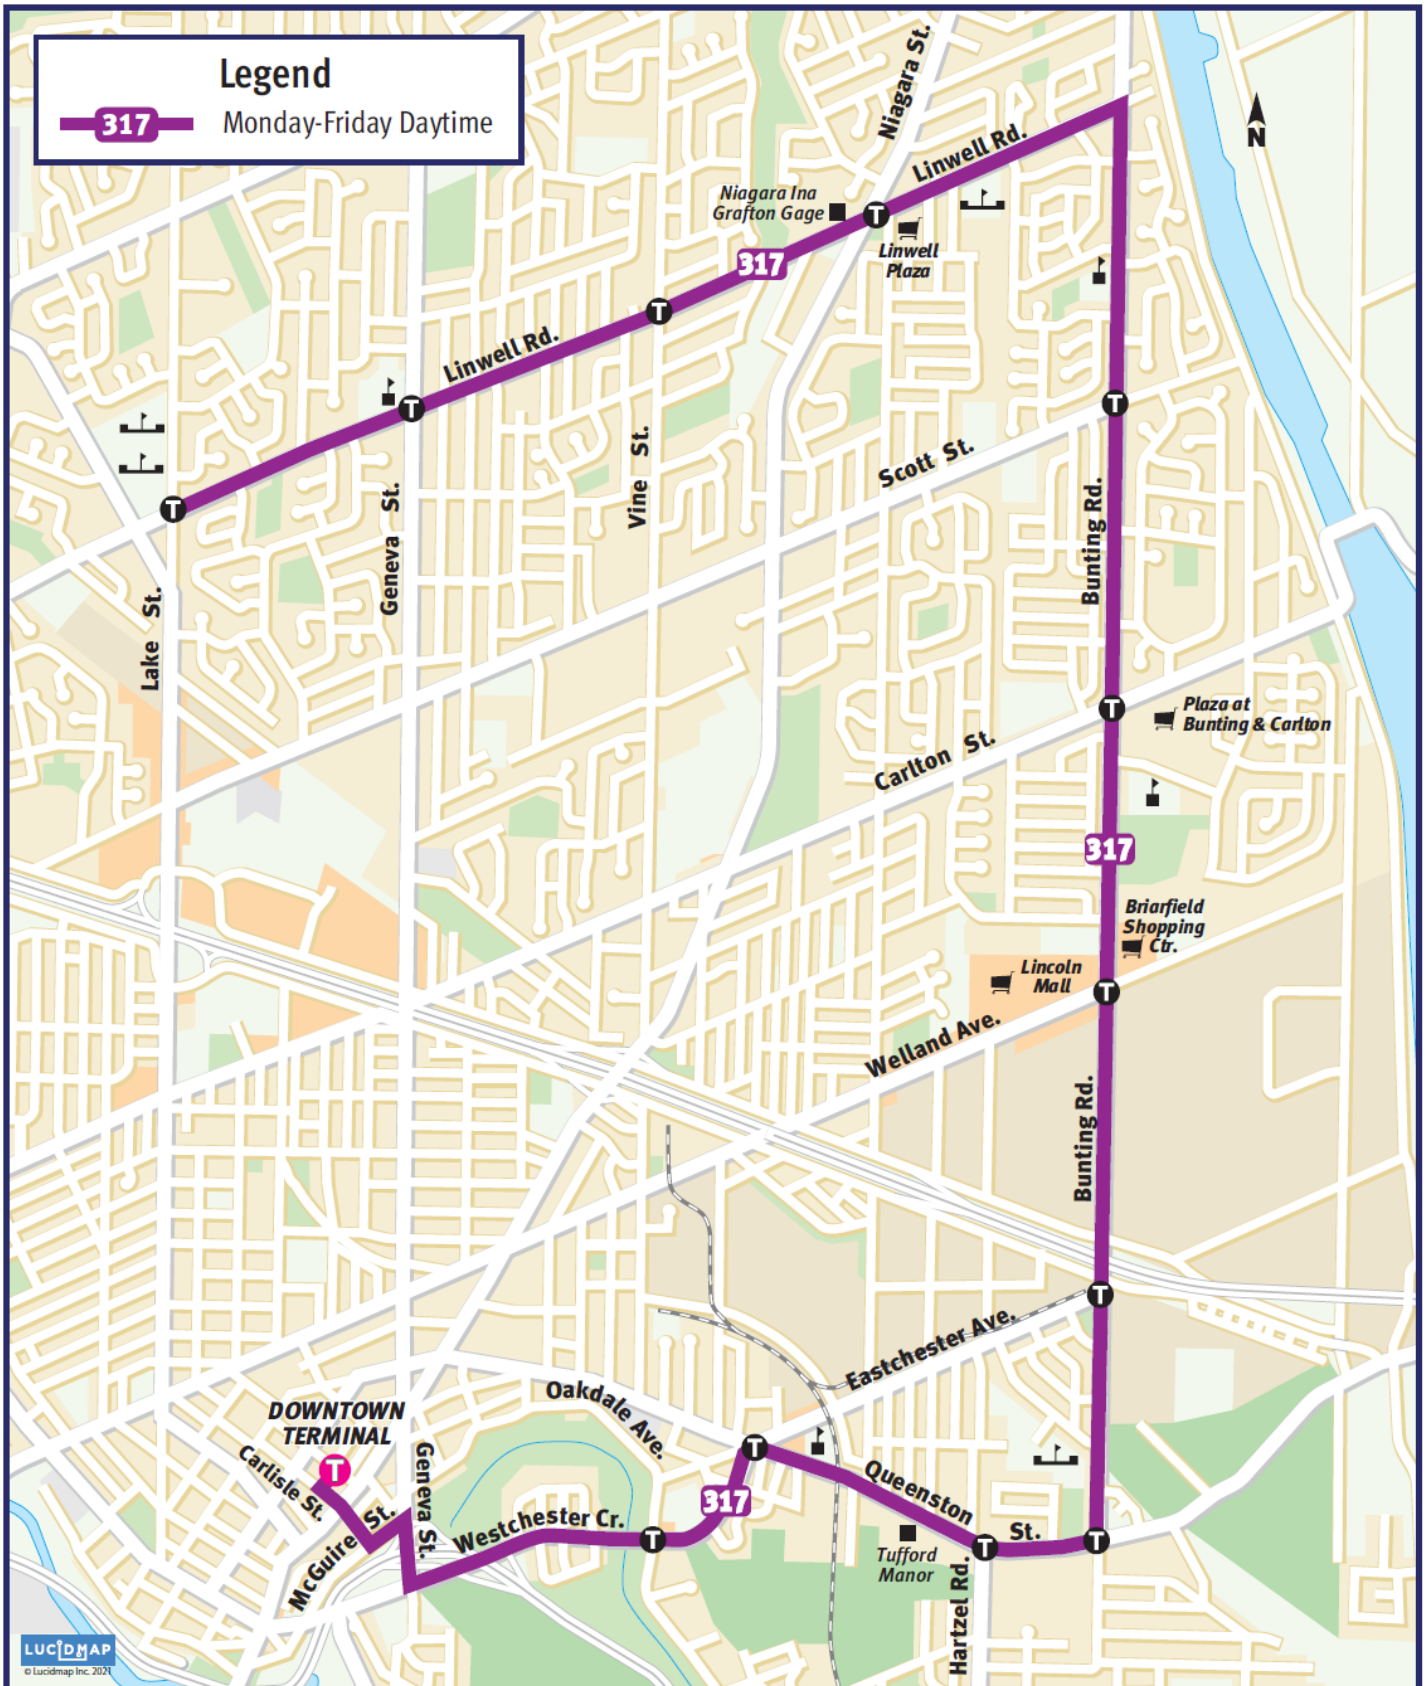

# 317 Bunting - Linwell

LUCIDMAP  
© Lucidmap Inc. 2021

## 317 Bunting Linwell (Monday - Friday - Daytime)

### Platform M

DEPART DOWNTOWN TERMINAL	BUNTING RD & WELLAND AV	ARRIVE LINWELL RD & EDEN SECONDARY	DEPART LAKEPORT RD & EDEN HIGH SCHOOL	BUNTING RD & WELLAND AV	ARRIVE DOWNTOWN TERMINAL
<b>OUTBOUND</b>			<b>INBOUND</b>		
6:15	6:26	6:37	6:15	6:26	6:36
6:45	6:56	7:07	6:45	6:56	7:06
7:15	7:26	7:37	7:15	7:26	7:36
7:45	7:56	8:07	7:45	7:56	8:06
<b>And every 30 minutes until</b>					
3:45	3:56	4:07	3:45	3:56	4:06
4:15	4:26	4:37	4:15	4:26	4:36
4:45	4:56	5:07	4:45	4:56	5:06
5:15	5:26	5:37	5:15	5:26	5:36
5:45	5:56	6:07	5:45	5:56	6:06

FOR MOBILE TICKETING DOWNLOAD THE TRANSIT APP.