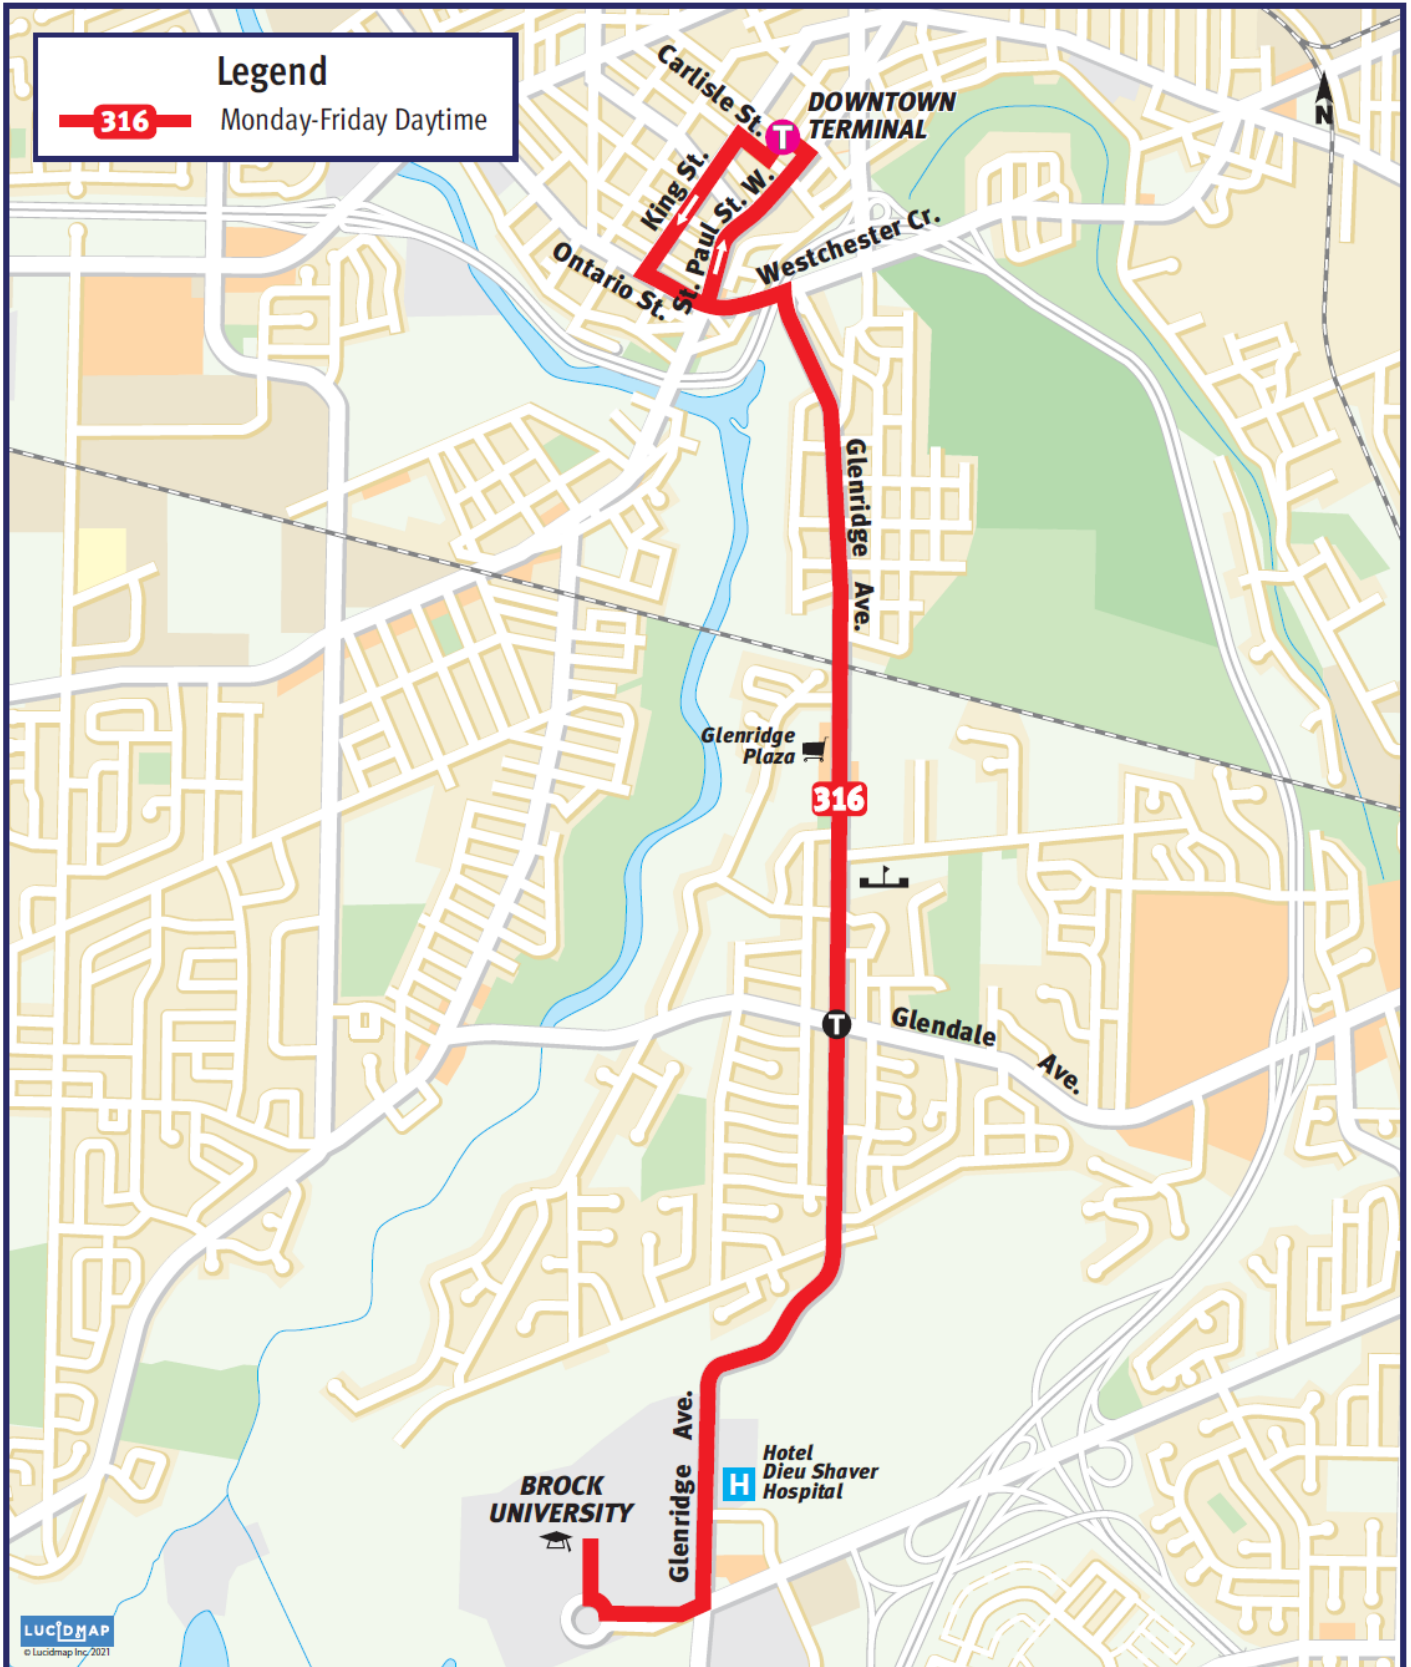

# 316 Brock - Glenridge

**Legend**  
316 Monday-Friday Daytime

LUCIDMAP  
© Lucidmap Inc. 2021

## 316 Brock Glenridge (Monday - Friday - Daytime)

### Platform K

DEPART DOWNTOWN TERMINAL	GLENRIDGE AV & GLENDALE AV	ARRIVE BROCK UNIVERSITY	DEPART BROCK UNIVERSITY	GLENRIDGE AV & GLENDALE AV	ARRIVE DOWNTOWN TERMINAL
<b>OUTBOUND</b>			<b>INBOUND</b>		
6:45	6:52	6:57	7:10	7:15	7:22
7:00	7:07	7:12	7:25	7:30	7:37
7:15	7:22	7:27	7:40	7:45	7:52
<b>And every 15 minutes until</b>					
10:00	10:07	10:12	9:55	10:00	10:07
10:15	10:22	10:27	10:00	10:05	10:12
10:25	10:32	10:37	10:10	10:15	10:22
10:30	10:37	10:42	10:25	10:30	10:37
10:35	10:42	10:47	10:40	10:45	10:52
10:45	10:52	10:57	10:50	10:55	11:02
<b>And every 15 minutes until</b>					
5:30	5:37	5:42	5:55	6:00	6:07
5:35	5:42	5:47	6:00	6:05	6:12
5:45	5:52	5:57	6:10	6:15	6:22
6:00	6:07	6:12	6:25	6:30	6:37
6:15	6:22	6:27	6:40	6:45	6:52
6:25	6:32	6:37	6:50	6:55	7:02
6:35	6:42	6:47	7:00	7:05	7:12