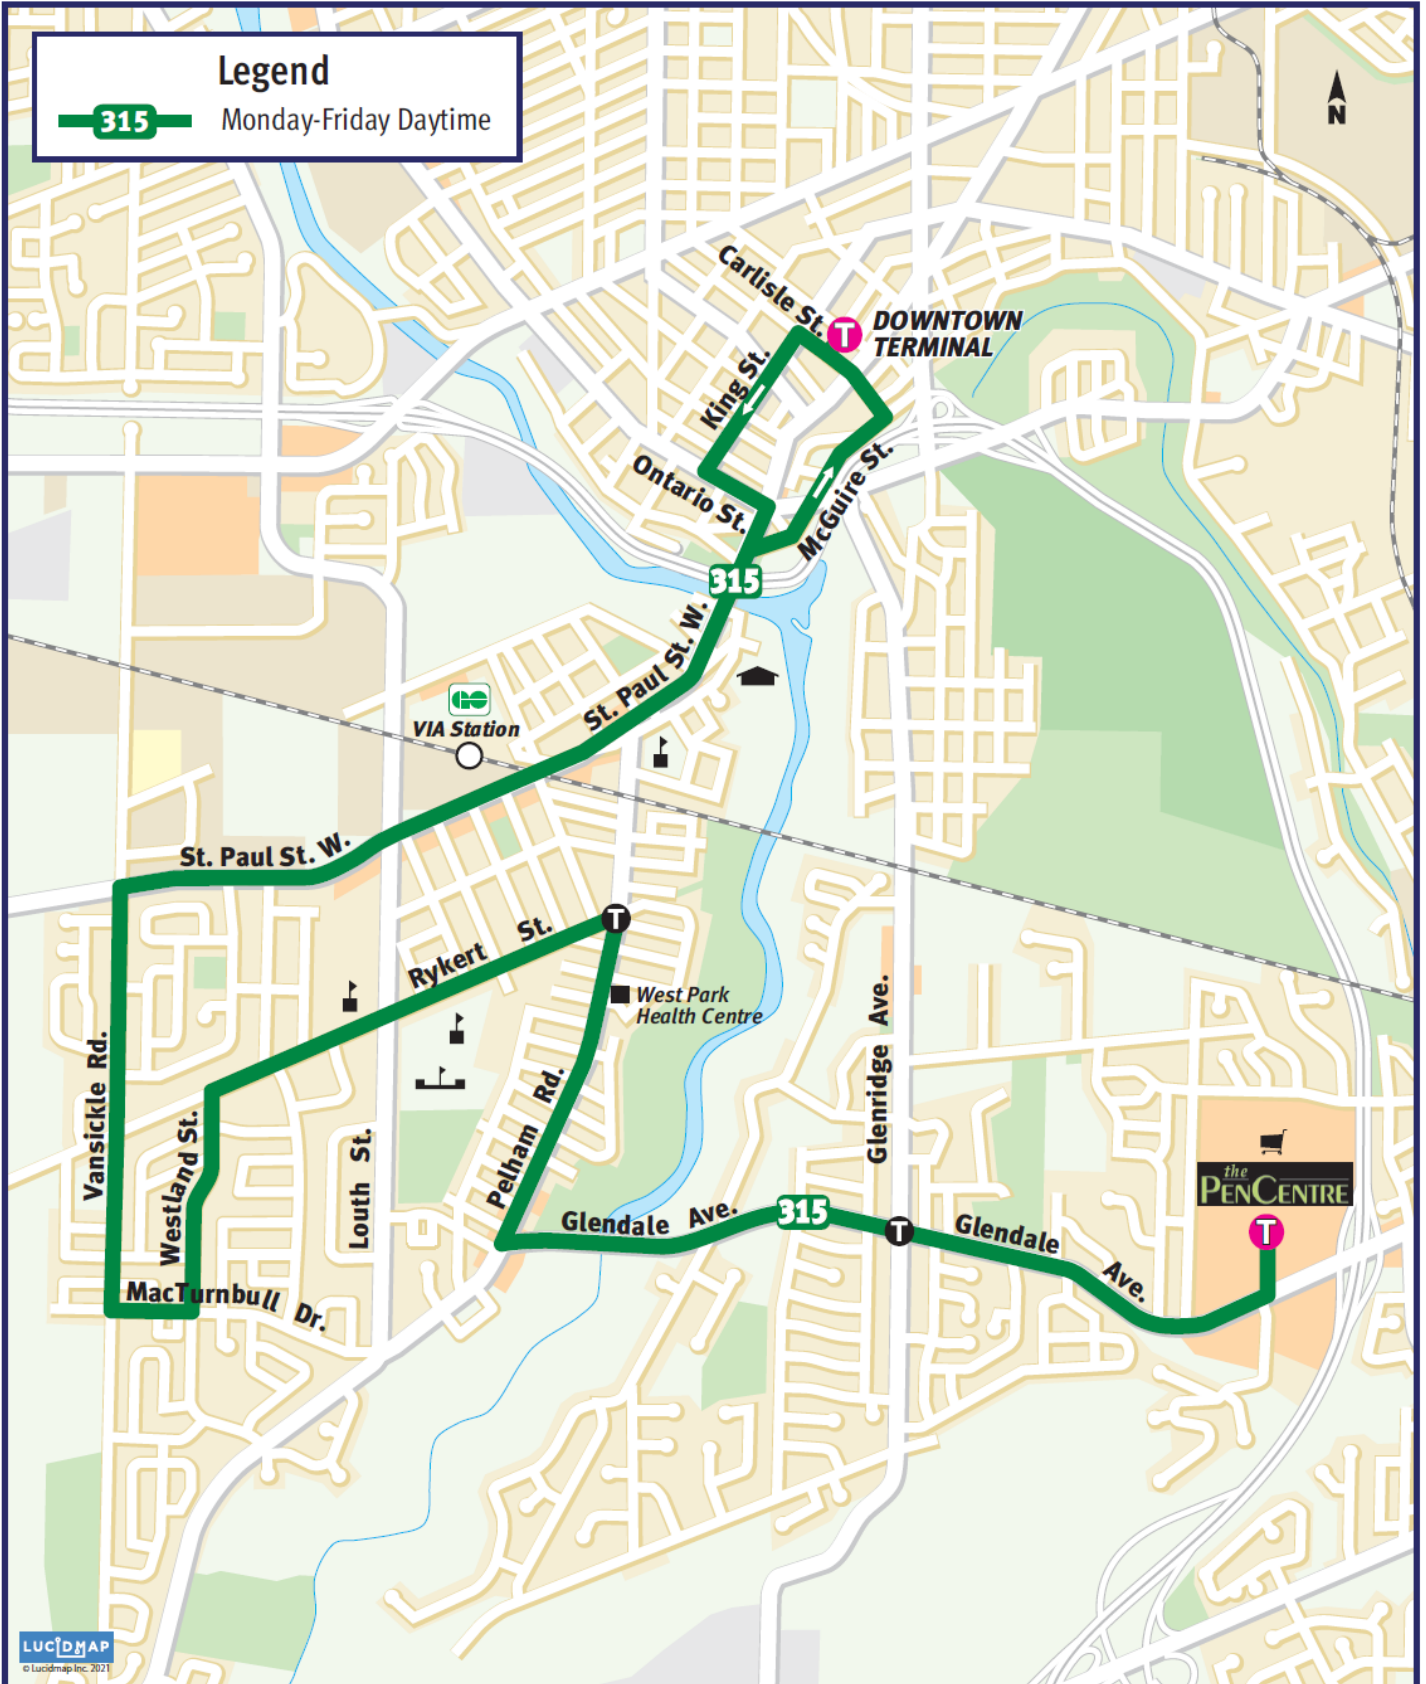

# 315 West St. Catharines

**Legend**  
315 Monday-Friday Daytime

## 315 West St. Catharines (Monday - Friday - Daytime)

### Platform N

DEPART DOWNTOWN TERMINAL	MACTURNBULL DR & VANSICKLE RD	GLENDALE AV & GLENRIDGE AV	ARRIVE PEN CENTRE	DEPART PEN CENTRE	GLENDALE AV & GLENRIDGE AV	VANSICKLE RD & MACTURNBULL DR	ARRIVE DOWNTOWN TERMINAL
OUTBOUND				INBOUND			
6:30	6:38	6:47	6:51	6:00	6:03	6:11	6:18
7:00	7:08	7:17	7:21	6:30	6:33	6:41	6:48
7:30	7:38	7:47	7:51	7:00	7:03	7:11	7:18
8:00	8:08	8:17	8:21	7:30	7:33	7:41	7:48
And every 30 minutes until							
4:30	4:38	4:47	4:51	4:00	4:03	4:11	4:18
5:00	5:08	5:17	5:21	4:30	4:33	4:41	4:48
5:30	5:38	5:47	5:51	5:00	5:03	5:11	5:18
6:00	6:08	6:17	6:21	5:30	5:33	5:41	5:48

Outbound 315/415 will use Cumming Street to Pelham Road and the inbound 315/415 will use Pelham Rd to Rykert St

FOR MOBILE TICKETING DOWNLOAD THE TRANSIT APP.