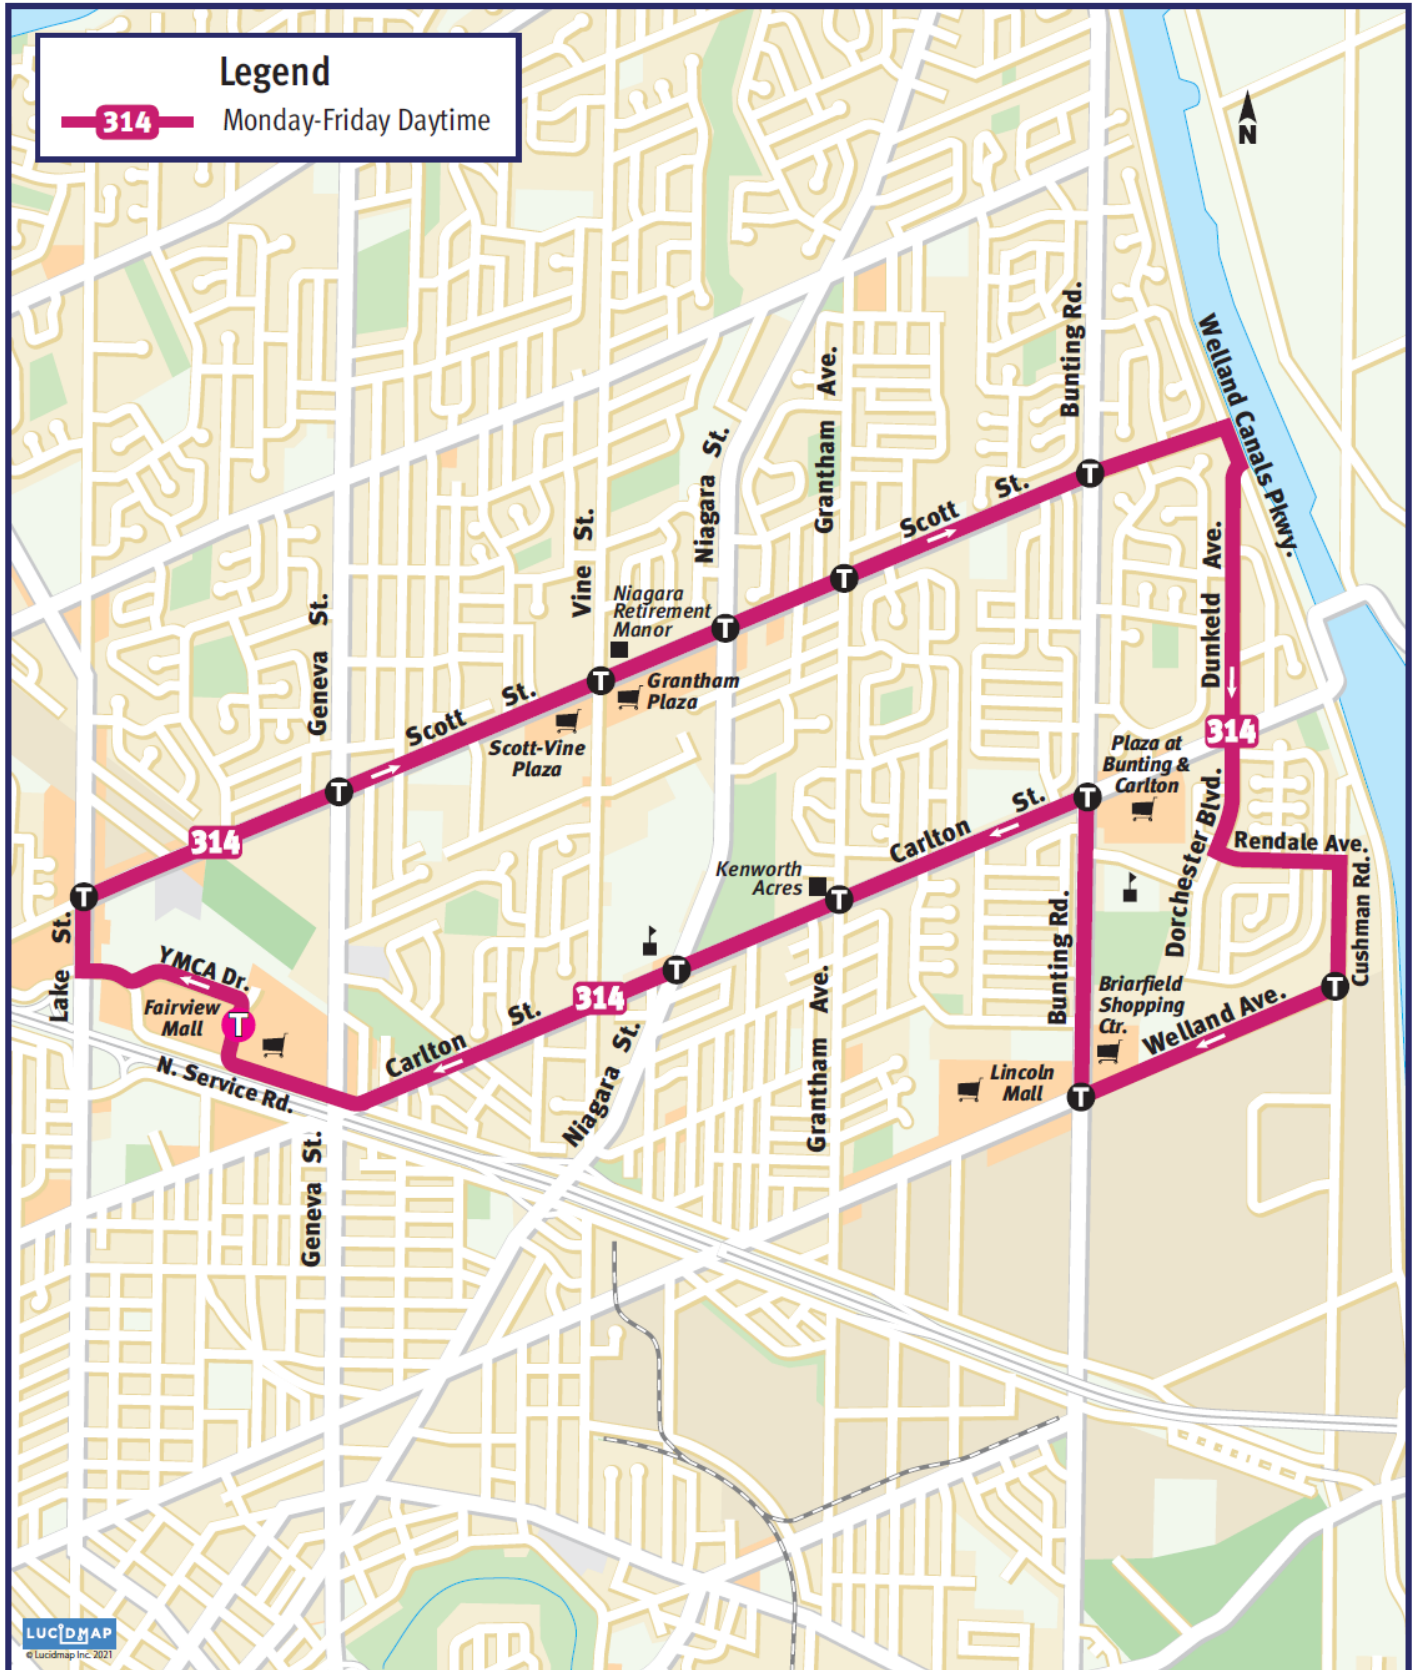

314 Scott St.

Legend
314 Monday-Friday Daytime

314 Scott St (Monday - Friday Daytime)

DEPART FAIRVIEW MALL	SCOTT ST & NIAGARA ST	DUNKELD AV & CARLTON ST	DUNKELD AV & CARLTON ST	CARLTON ST & 479 CARLTON ST	ARRIVE FAIR- VIEW MALL
OUTBOUND			INBOUND		
6:30	6:37	6:41	6:42	6:51	6:55
7:10	7:17	7:21	7:22	7:31	7:35
7:50	7:57	8:01	8:02	8:11	8:15
8:30	8:37	8:41	8:42	8:51	8:55
9:10	9:17	9:21	9:22	9:31	9:35
9:50	9:57	10:01	10:02	10:11	10:15
10:30	10:37	10:41	10:42	10:51	10:55
11:10	11:17	11:21	11:22	11:31	11:35
11:50	11:57	12:01	12:02	12:11	12:15
12:30	12:37	12:41	12:42	12:51	12:55
1:10	1:17	1:21	1:22	1:31	1:35
1:50	1:57	2:01	2:02	2:11	2:15
2:30	2:37	2:41	2:42	2:51	2:55
3:10	3:17	3:21	3:22	3:31	3:35
3:50	3:57	4:01	4:02	4:11	4:15
4:30	4:37	4:41	4:42	4:51	4:55
5:10	5:17	5:21	5:22	5:31	5:35
5:50	5:57	6:01	6:02	6:11	6:15

FOR MOBILE TICKETING DOWNLOAD THE TRANSIT APP.