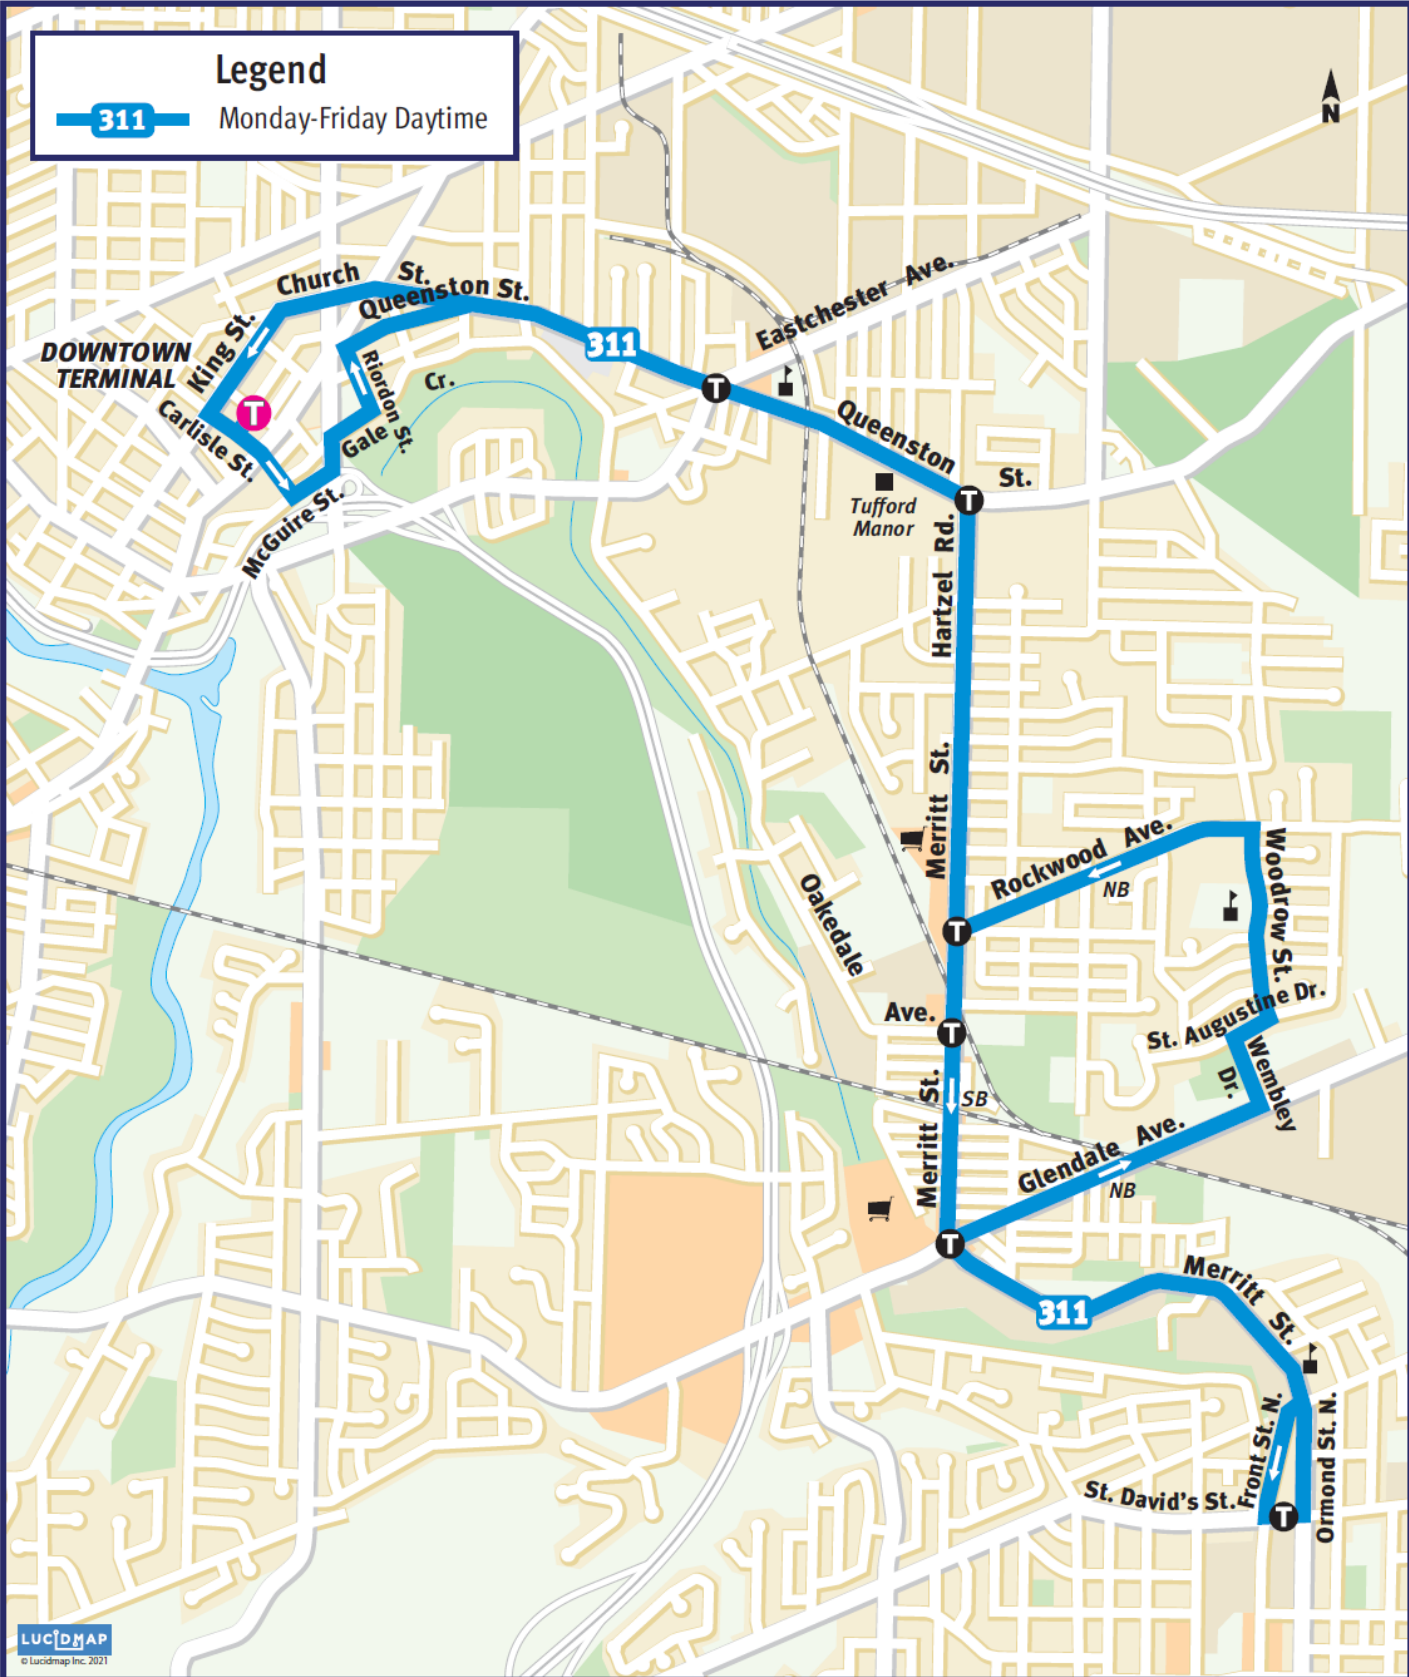

# 311 Hartzel Rd.

**Legend**  
311 Monday-Friday Daytime

LUCIDMAP  
© Lucidmap Inc. 2021

## 311 HARTZEL Rd (Monday - Friday - Daytime)

### Platform P

DOWNTOWN TERMINAL	MERRITT ST & GLENDALE AV	ST. DAVIDS RD W & ORMOND ST N	ST. DAVIDS RD W & ORMOND ST N	ROCKWOOD AV & CARRIAGE RD	DOWNTOWN TERMINAL
<b>OUTBOUND</b>			<b>INBOUND</b>		
6:15	6:27	6:30	6:01	6:08	6:19
6:45	6:57	7:00	6:31	6:38	6:49
7:15	7:27	7:30	7:01	7:08	7:19
7:45	7:57	8:00	7:31	7:38	7:49
And every 30 minutes until					
3:15	3:27	3:30	3:31	3:38	3:49
3:45	3:57	4:00	4:01	4:08	4:19
4:15	4:27	4:30	4:31	4:38	4:49
4:45	4:57	5:00	5:01	5:08	5:19
5:15	5:27	5:30	5:31	5:38	5:49
5:45	5:57	6:00	6:01	6:08	6:19

FOR MOBILE TICKETING DOWNLOAD THE TRANSIT APP.