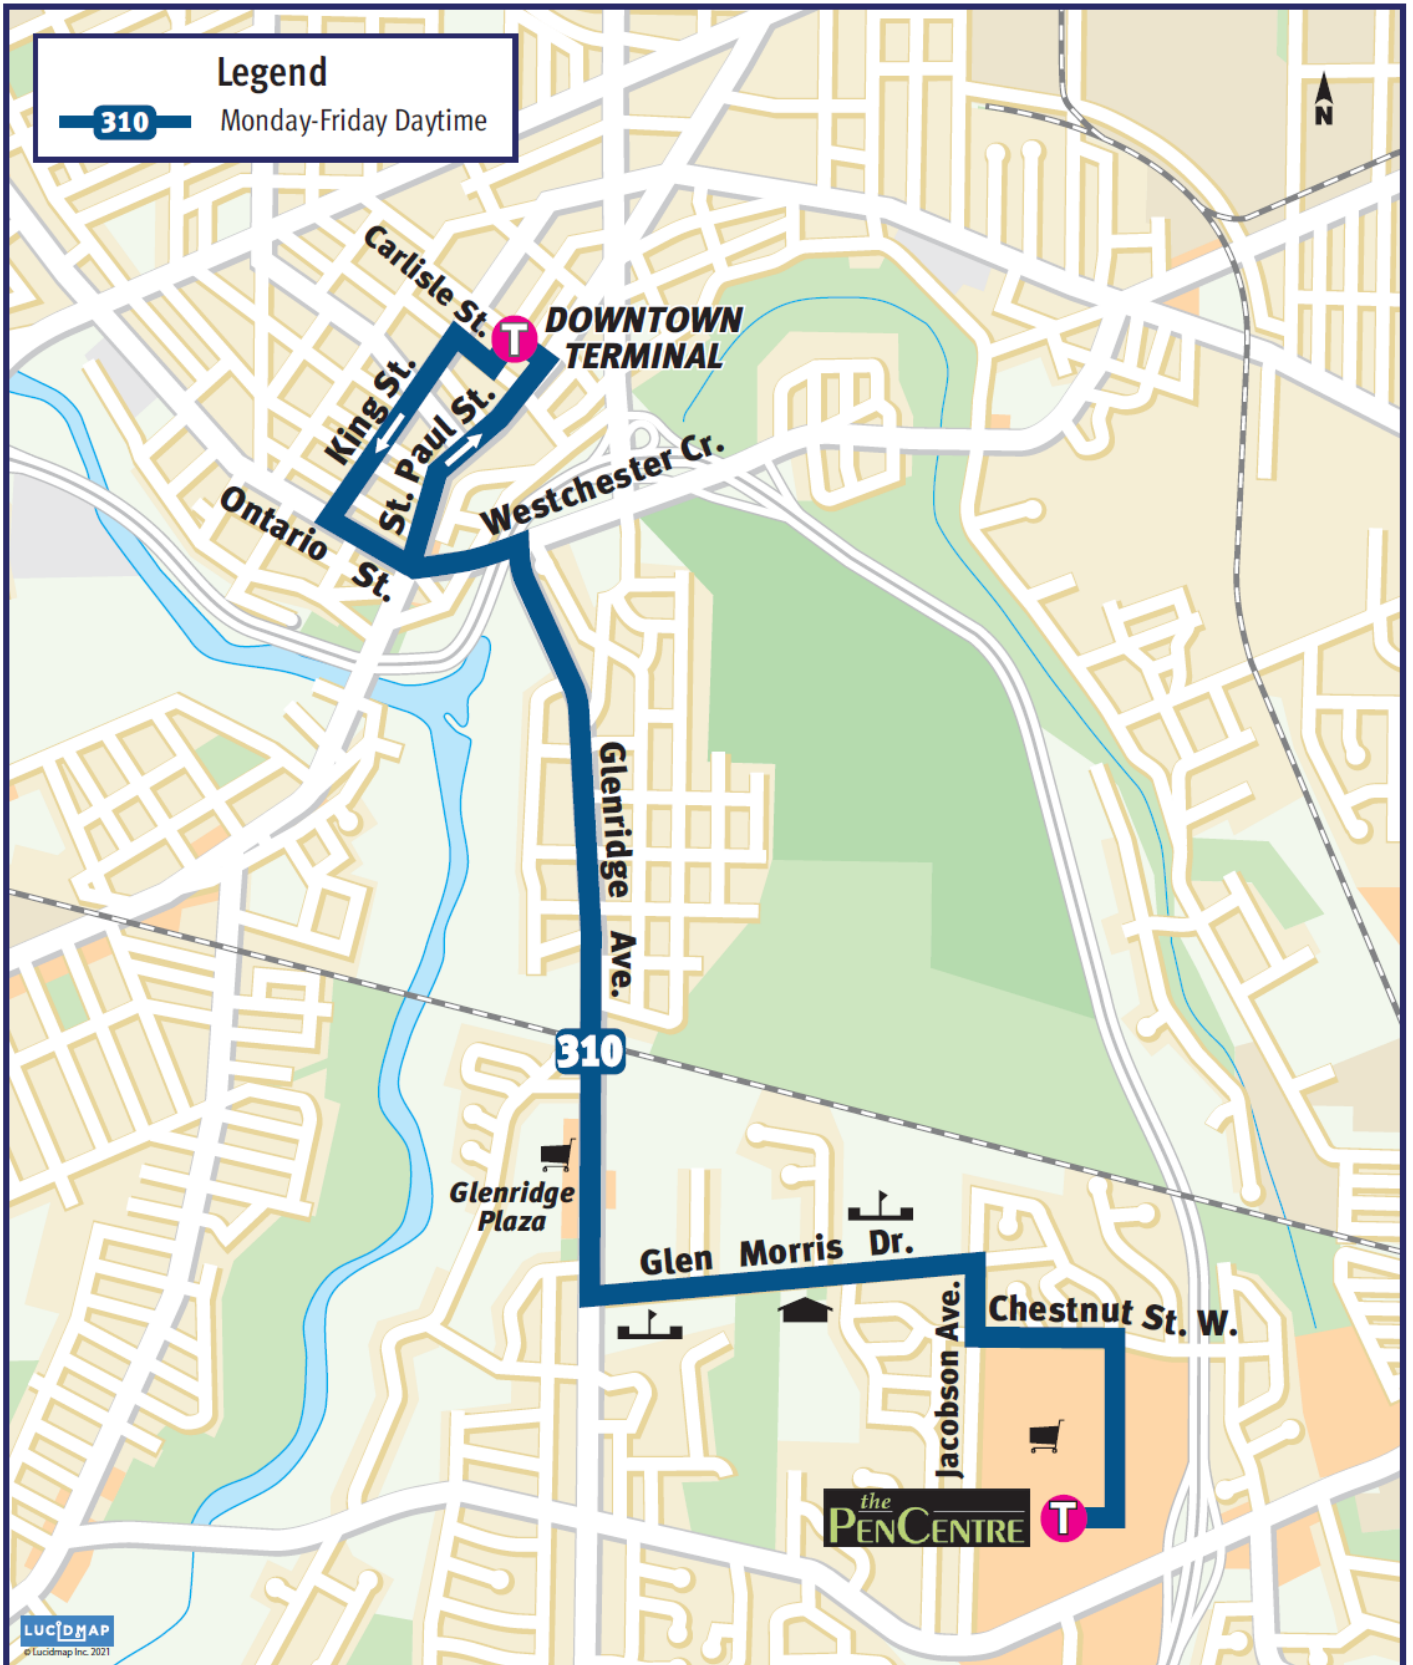

310 Glenridge - Pen Centre

Legend

310 Monday-Friday Daytime

310 Glenridge - Pen Centre (Monday - Friday - Daytime)

Platform J

DOWNTOWN TERMINAL	PEN CENTRE	PEN CENTRE	DOWNTOWN TERMINAL
OUTBOUND		INBOUND	
6:45	6:56	6:27	6:37
7:15	7:26	6:57	7:07
7:45	7:56	7:27	7:37
8:15	8:26	7:57	8:07
8:45	8:56	8:27	8:37
And every 30 minutes until			
3:45	3:56	3:57	4:07
4:15	4:26	4:27	4:37
4:45	4:56	4:57	5:07
5:15	5:26	5:27	5:37
5:45	5:56	5:57	6:07
-	-	6:27	6:37

FOR MOBILE TICKETING DOWNLOAD THE TRANSIT APP.