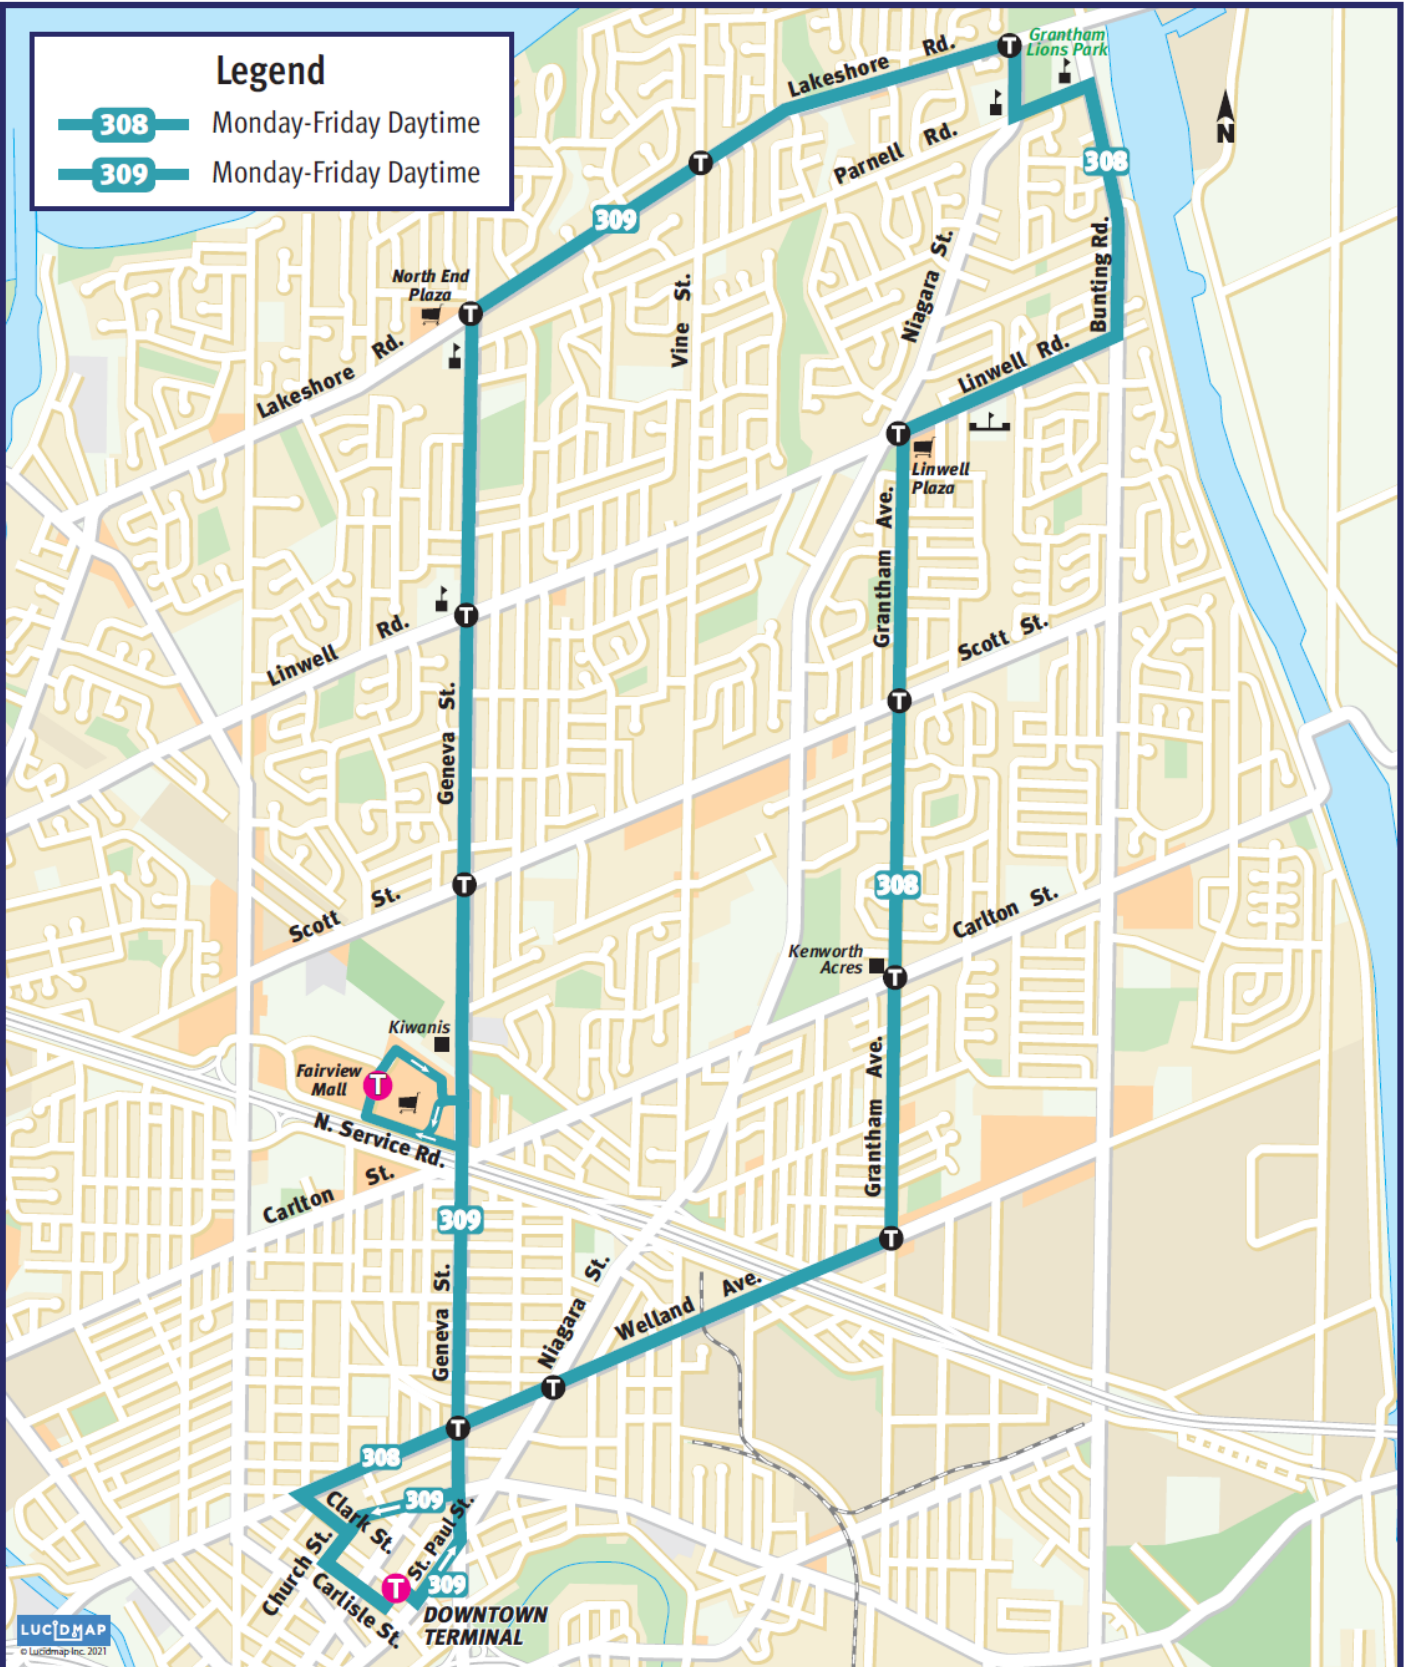

308
309

Grantham - Lakeshore - Geneva St.

Legend

- 308** Monday-Friday Daytime
- 309** Monday-Friday Daytime

LUCIDMAP
© Lucidmap Inc. 2021

www.yourbus.com

905-687-5555

308 Grantham Lakeshore (Monday - Friday - Daytime)

Platform L

DOWNTOWN TERMINAL	GRANTHAM AV & KAREN AV	NIAGARA ST & GRANTHAM LIONS PARK	NIAGARA ST & PARNELL RD	GRANTHAM AV & CARLTON ST	DOWNTOWN TERMINAL
Outbound			Inbound		
6:00	6:08	6:14	6:35	6:42	6:51
6:30	6:38	6:44	7:05	7:12	7:21
7:00	7:08	7:14	7:35	7:42	7:51
7:30	7:38	7:44	8:05	8:12	8:21
And every 30 minutes until					
3:00	3:10	3:18	3:15	3:22	3:32
3:30	3:40	3:48	3:45	3:52	4:02
4:00	4:10	4:18	4:15	4:22	4:32
4:30	4:40	4:48	4:45	4:52	5:02
5:00	5:10	5:18	5:15	5:22	5:32
5:30	5:40	5:48	5:45	5:52	6:02

309 Geneva Lakeshore (Monday - Friday - Daytime)

Platform B

DOWNTOWN TERMINAL	DEPART FAIRVIEW MALL	NIAGARA ST & PARNELL RD	NIAGARA ST & GRANTHAM LIONS PARK	DEPART FAIRVIEW MALL	DOWNTOWN TERMINAL
Outbound			Inbound		
6:15	6:21	6:30	6:17	6:28	6:35
6:45	6:51	7:00	6:47	6:58	7:05
7:15	7:21	7:30	7:17	7:28	7:35
7:45	7:51	8:00	7:47	7:58	8:05
And every 30 minutes until					
3:15	3:25	3:35	3:55	4:10	4:19
3:45	3:55	4:05	4:25	4:40	4:49
4:15	4:25	4:35	4:55	5:10	5:19
4:45	4:55	5:05	5:25	5:40	5:49
5:15	5:25	5:35	5:55	6:10	6:19
-	-	-	-	6:30	6:39

FOR MOBILE TICKETING DOWNLOAD THE TRANSIT APP.