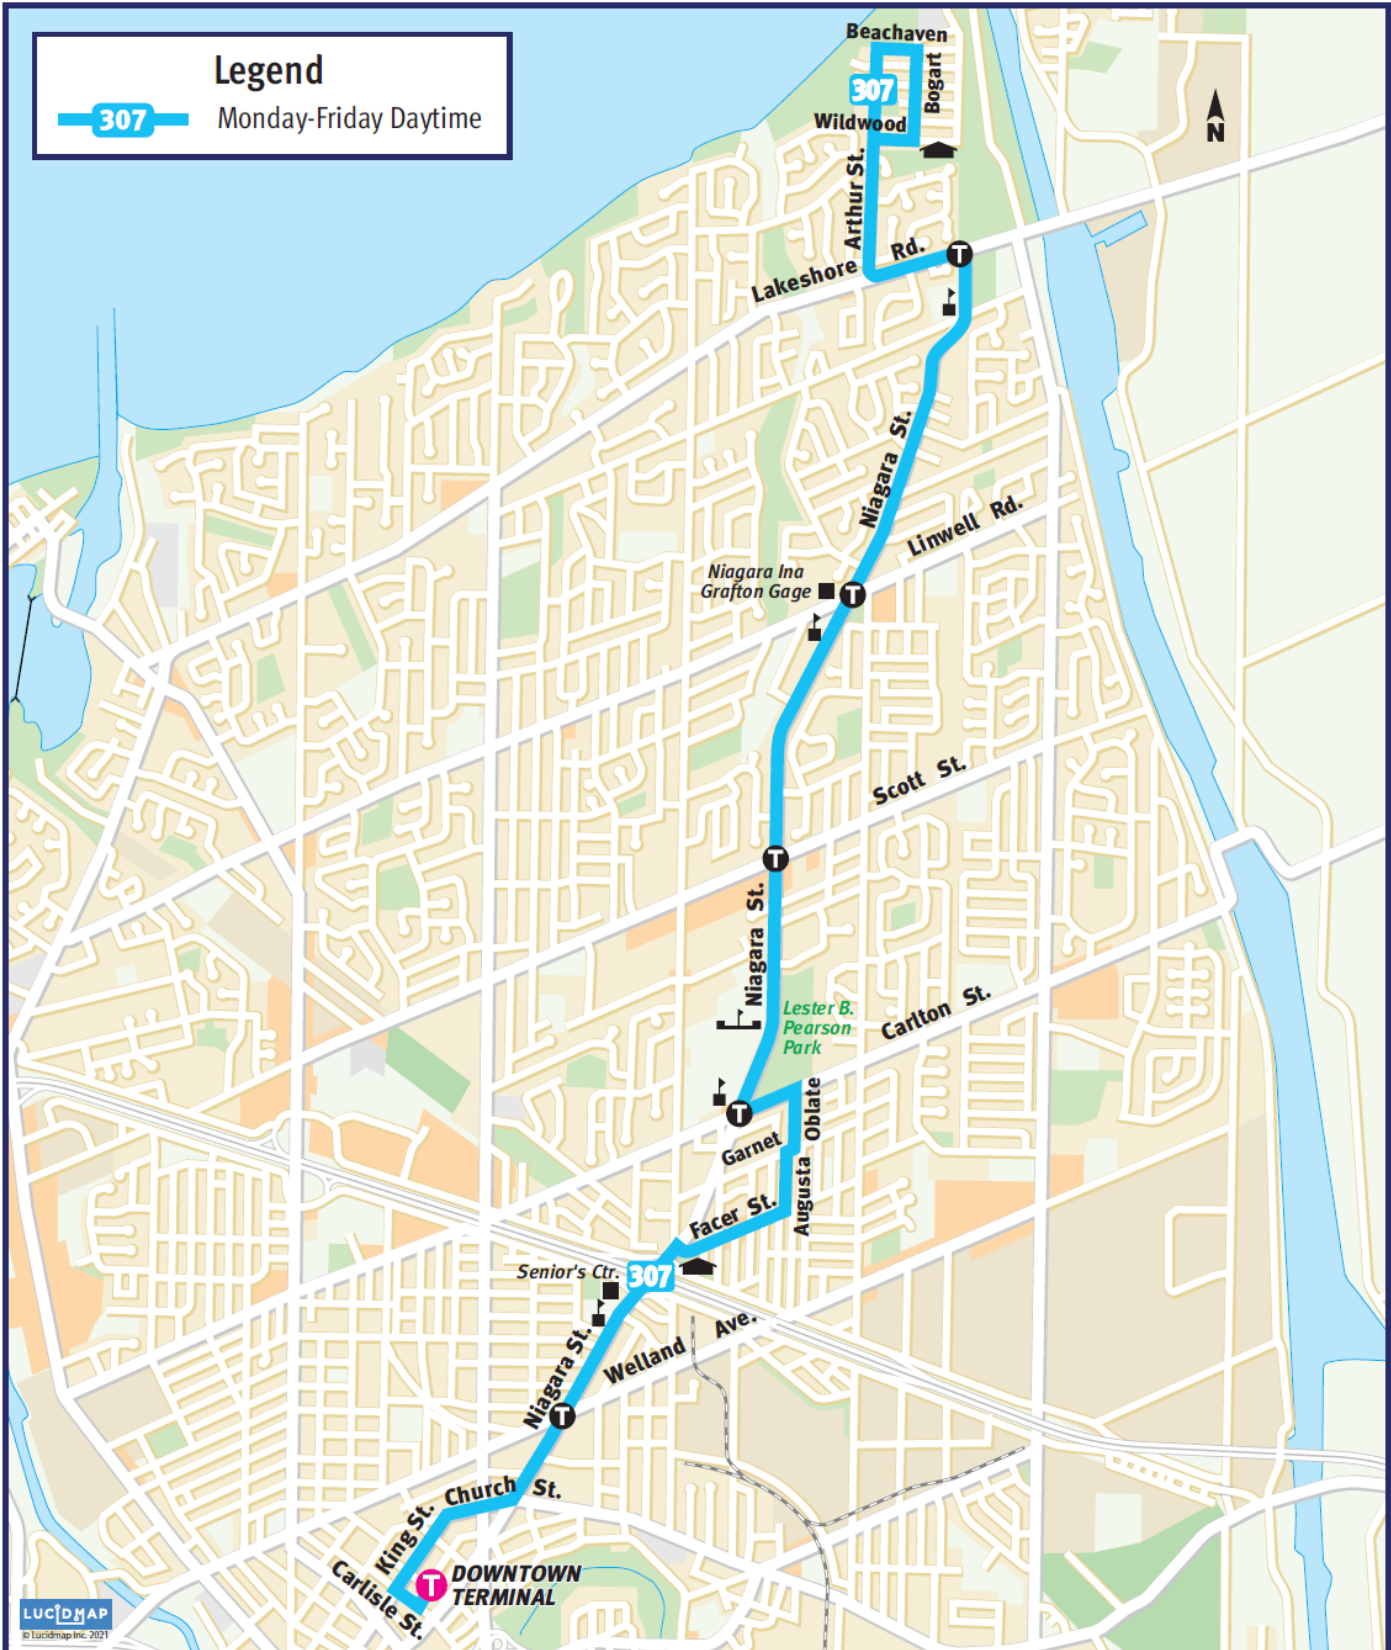

307 Niagara St.

Legend

307

Monday-Friday Daytime

307 Niagara St, (Monday - Friday - Daytime)

Platform B

DOWNTOWN TERMINAL	CARLTON ST & NIAGARA ST	ARRIVE WILDWOOD RD & ARTHUR ST	WILDWOOD RD & ARTHUR ST	NIAGARA ST & LESTER B. PEARSON PARK	DOWNTOWN TERMINAL
OUTBOUND			INBOUND		
6:30	6:38	6:48	6:49	6:57	7:06
7:00	7:08	7:18	7:19	7:27	7:36
7:30	7:38	7:48	7:49	7:57	8:06
8:00	8:08	8:18	8:19	8:27	8:36
And every 30 minutes until					
4:00	4:08	4:18	4:19	4:27	4:36
4:30	4:38	4:48	4:49	4:57	5:06
5:00	5:08	5:18	5:19	5:27	5:36
5:30	5:38	5:48	5:49	5:57	6:06

FOR MOBILE TICKETING DOWNLOAD THE TRANSIT APP.