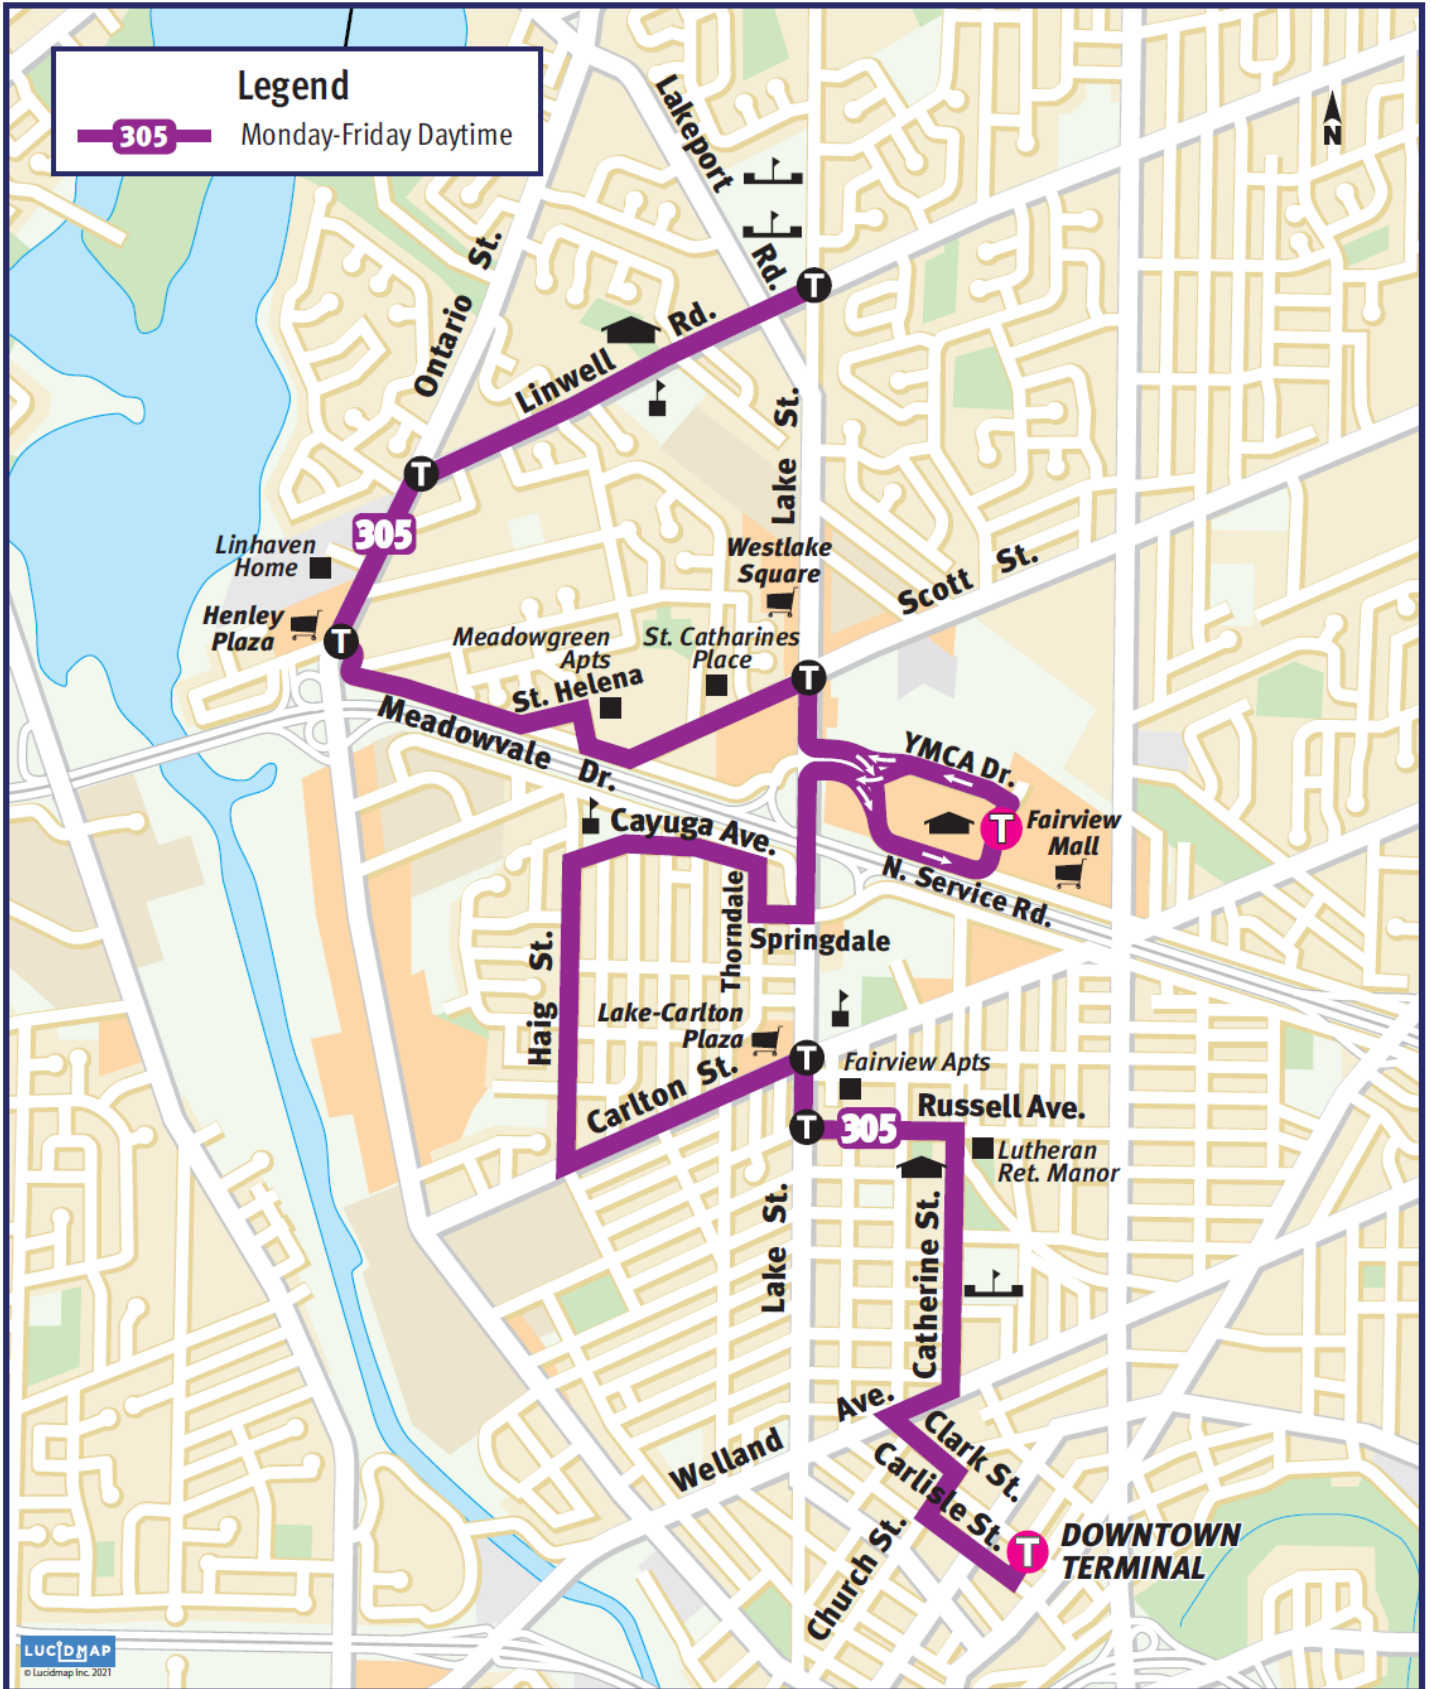

305 Haig - Linwell

Legend
305 Monday-Friday Daytime

LUCIDMAP
© Lucidmap Inc. 2021

305 Haig Linwell (Monday - Friday - Daytime)

Platform O

DOWNTOWN TERMINAL	LAKE-CARLTON PLAZA	FAIRVIEW MALL	LAKEPORT RD & EDEN HIGH SCHOOL	LINWELL RD & EDEN HIGH SCHOOL	FAIRVIEW MALL	CARLTON ST & WILSON ST	DOWNTOWN TERMINAL
Outbound				Inbound			
-	5:50	6:00	6:08	6:10	6:24	6:31	6:37
6:15	6:20	6:30	6:38	6:40	6:54	7:01	7:07
6:45	6:50	7:00	7:08	7:10	7:24	7:31	7:37
7:15	7:20	7:30	7:38	7:40	7:54	8:01	8:07
7:45	7:50	8:00	8:08	8:10	8:24	8:31	8:37
8:15	8:20	8:30	8:38	8:40	8:54	9:01	9:07
And every 30 minutes until							
3:45	3:50	4:00	4:08	4:10	4:24	4:31	4:37
4:15	4:20	4:30	4:38	4:40	4:54	5:01	5:07
4:45	4:50	5:00	5:08	5:10	5:24	5:31	5:37
5:15	5:20	5:30	5:38	5:40	5:54	6:01	6:07
-	-	-	-	6:10	6:24*	-	-

* Service ends at Fairview Mall

FOR MOBILE TICKETING DOWNLOAD THE TRANSIT APP.