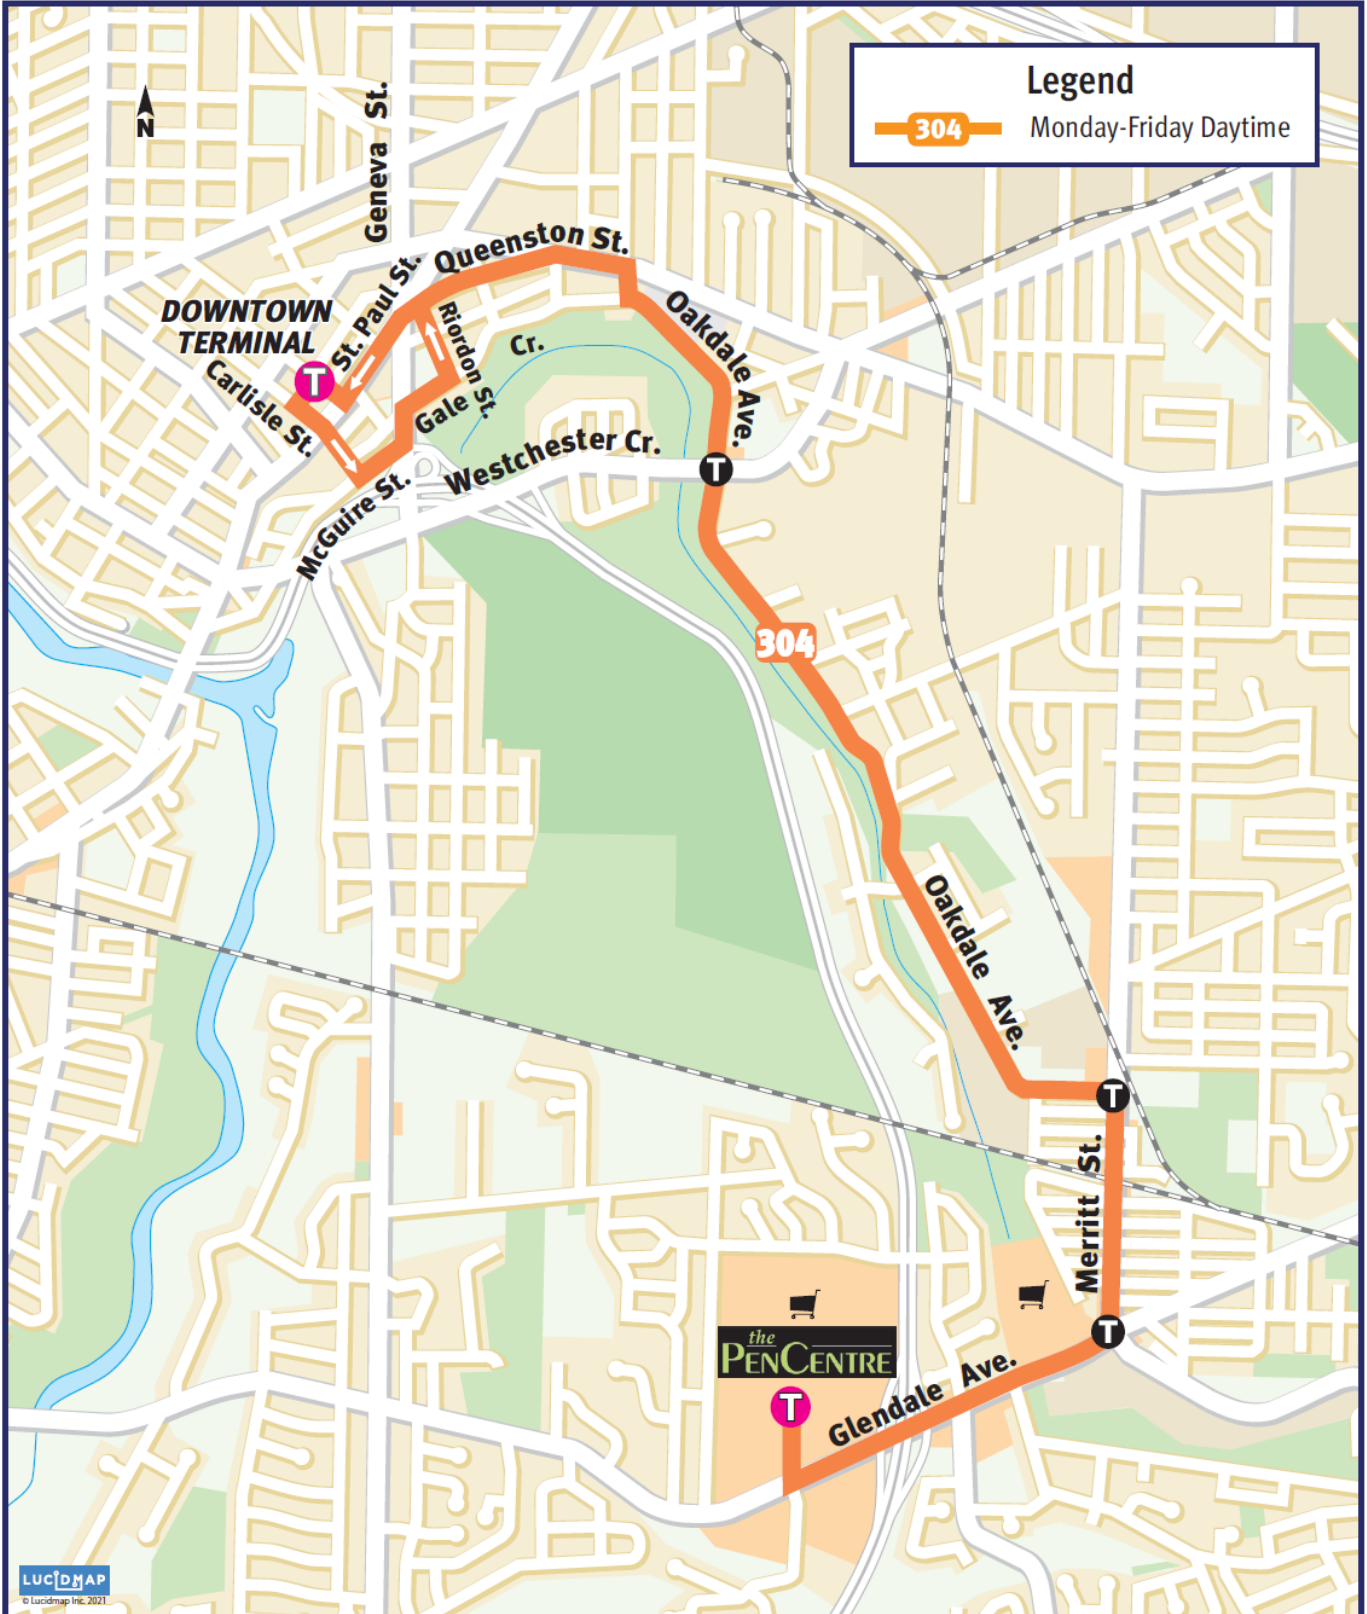

304 Oakdale - Pen Centre

LUCIDMAP
© Lucidmap Inc. 2021

304 Oakdale-Pen Centre (Monday- Friday- Daytime)

Platform O

Outbound		Inbound		
DEPART DOWNTOWN TERMINAL	MERRITT ST & GLENDALE AV	DEPART PEN CENTRE	MERRITT ST & ALMOND ST	ARRIVE DOWNTOWN TERMINAL
-	-	6:35	6:39	6:48
-	-	7:05	7:09	7:18
7:00	7:10	7:35	7:39	7:48
7:30	7:40	8:05	8:09	8:18
8:00	8:10	8:35	8:39	8:48
8:30	8:40	9:05	9:09	9:18
9:00	9:10	9:35	9:39	9:48
And every 30 minutes until				
4:00	4:10	4:35	4:39	4:48
4:30	4:40	5:05	5:09	5:18
5:00	5:10	5:35	5:39	5:48
5:30	5:40	6:05	6:09	6:18
6:00	6:10	6:35	6:39	6:48

FOR MOBILE TICKETING DOWNLOAD THE TRANSIT APP.