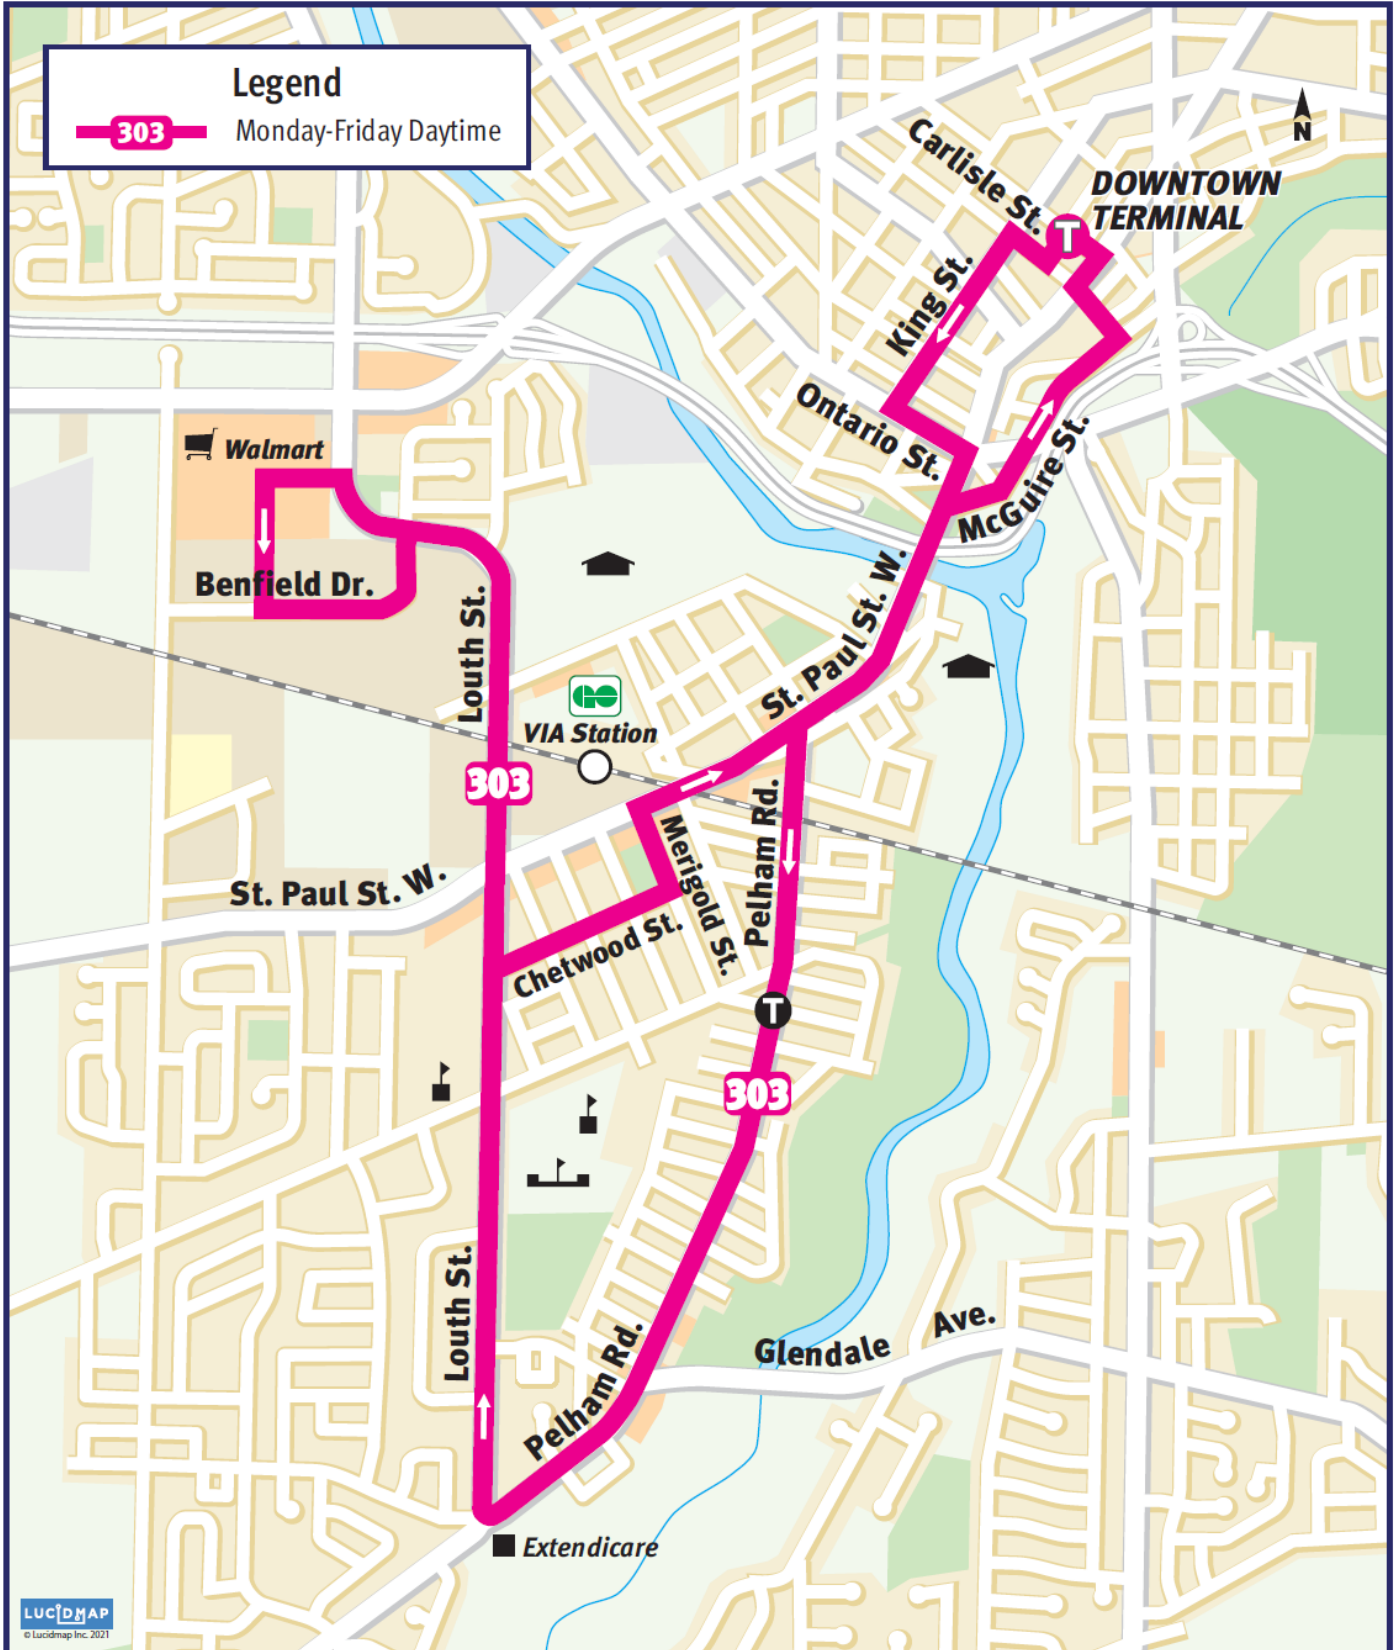

303 Pelham Rd.

Legend
303 Monday-Friday Daytime

LUCIDMAP
© Lucidmap Inc 2021

303 Pelham Road (Monday - Friday - Daytime)

Platform N

Outbound		Inbound		
DEPART DOWNTOWN TERMINAL	PELHAM RD & CUMMING ST	DSBN ACADEMY SCHOOL	SMART CENTRE - W ST CATHARINES	ARRIVE DOWNTOWN TERMINAL
6:15	6:20	6:24	6:28	6:37
6:45	6:50	6:54	6:58	7:07
7:15	7:20	7:24	7:28	7:37
7:45	7:50	7:54	7:58	8:07
8:15	8:20	8:24	8:28	8:37
8:45	8:50	8:54	8:58	9:07
9:15	9:20	9:24	9:28	9:37
And every 30 minutes until				
3:45	3:50	3:54	3:58	4:07
4:15	4:20	4:24	4:28	4:37
4:45	4:50	4:54	4:58	5:07
5:15	5:20	5:24	5:28	5:37
5:45	5:50	5:54	5:58	6:07

FOR MOBILE TICKETING DOWNLOAD THE TRANSIT APP.