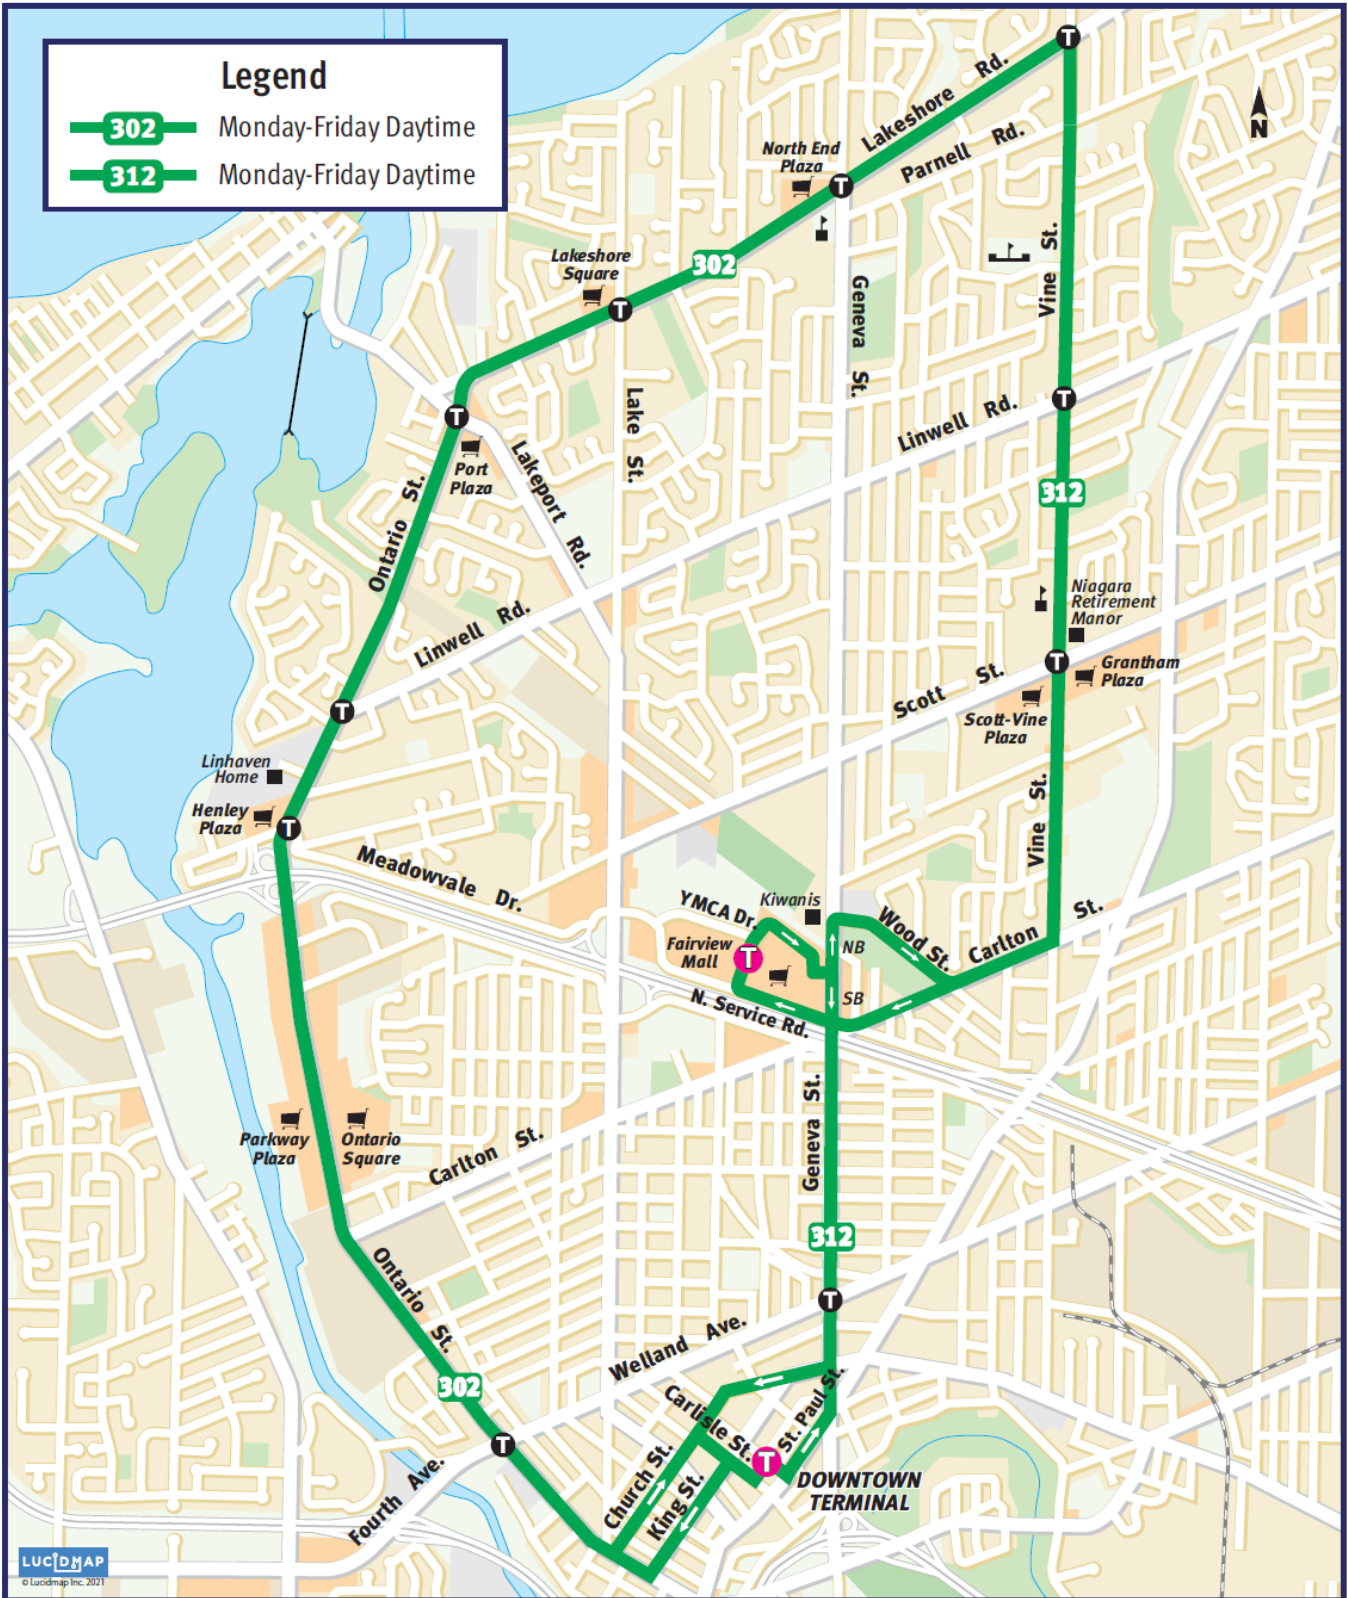

302
312

Ontario - Lakeshore - Vine St.

Legend

- 302** Monday-Friday Daytime
- 312** Monday-Friday Daytime

LUCIDMAP
© Lucidmap Inc. 2021

302 Ontario Lakeshore (Monday - Friday Daytime)

Platform I

DOWNTOWN TERMINAL	LAKESHORE RD & LAKEPORT RD	ARRIVE VINE ST & PARNELL RD	DEPART VINE ST & PARNELL RD	LAKESHORE RD & LAKEPORT RD	DOWNTOWN TERMINAL
Outbound			Inbound		
6:15	6:27	6:31	6:19	6:24	6:36
6:45	6:57	7:01	6:49	6:54	7:06
7:15	7:27	7:31	7:19	7:24	7:36
And every 30 minutes until					
4:15	4:29	4:34	5:00	5:05	5:18
4:45	4:59	5:04	5:30	5:35	5:48
5:15	5:29	5:34	6:00	6:05	6:18

312 Vine Lakeshore (Monday - Friday Daytime)

Platform A

DOWNTOWN TERMINAL	ARRIVE FAIRVIEW MALL	DEPART FAIRVIEW MALL	ARRIVE VINE ST & PARNELL RD	DEPART VINE ST & PARNELL RD	ARRIVE FAIRVIEW MALL	DEPART FAIRVIEW MALL	DOWNTOWN TERMINAL
Outbound				Inbound			
6:00	-	6:06	6:15	6:35	-	6:43	6:50
6:30	-	6:36	6:45	7:05	-	7:13	7:20
7:00	-	7:06	7:15	7:35	-	7:43	7:50
And every 30 minutes until							
2:00	2:08	2:10	2:20	2:05	2:13	2:13	2:21
2:30	2:38	2:40	2:50	2:46	2:54	2:57	3:05
3:00	3:08	3:10	3:20	3:16	3:24	3:27	3:35
3:30	3:38	3:40	3:50	3:46	3:54	3:57	4:05
4:00	4:08	4:10	4:20	4:16	4:24	4:27	4:35
4:30	4:38	4:40	4:50	4:46	4:54	4:57	5:05
5:00	5:08	5:10	5:20	5:16	5:24	5:27	5:35
5:30	5:38	5:40	5:50	5:46	5:54	5:57	6:05
6:00	6:08	6:10	6:20	-	-	-	-

FOR MOBILE TICKETING DOWNLOAD THE TRANSIT APP.