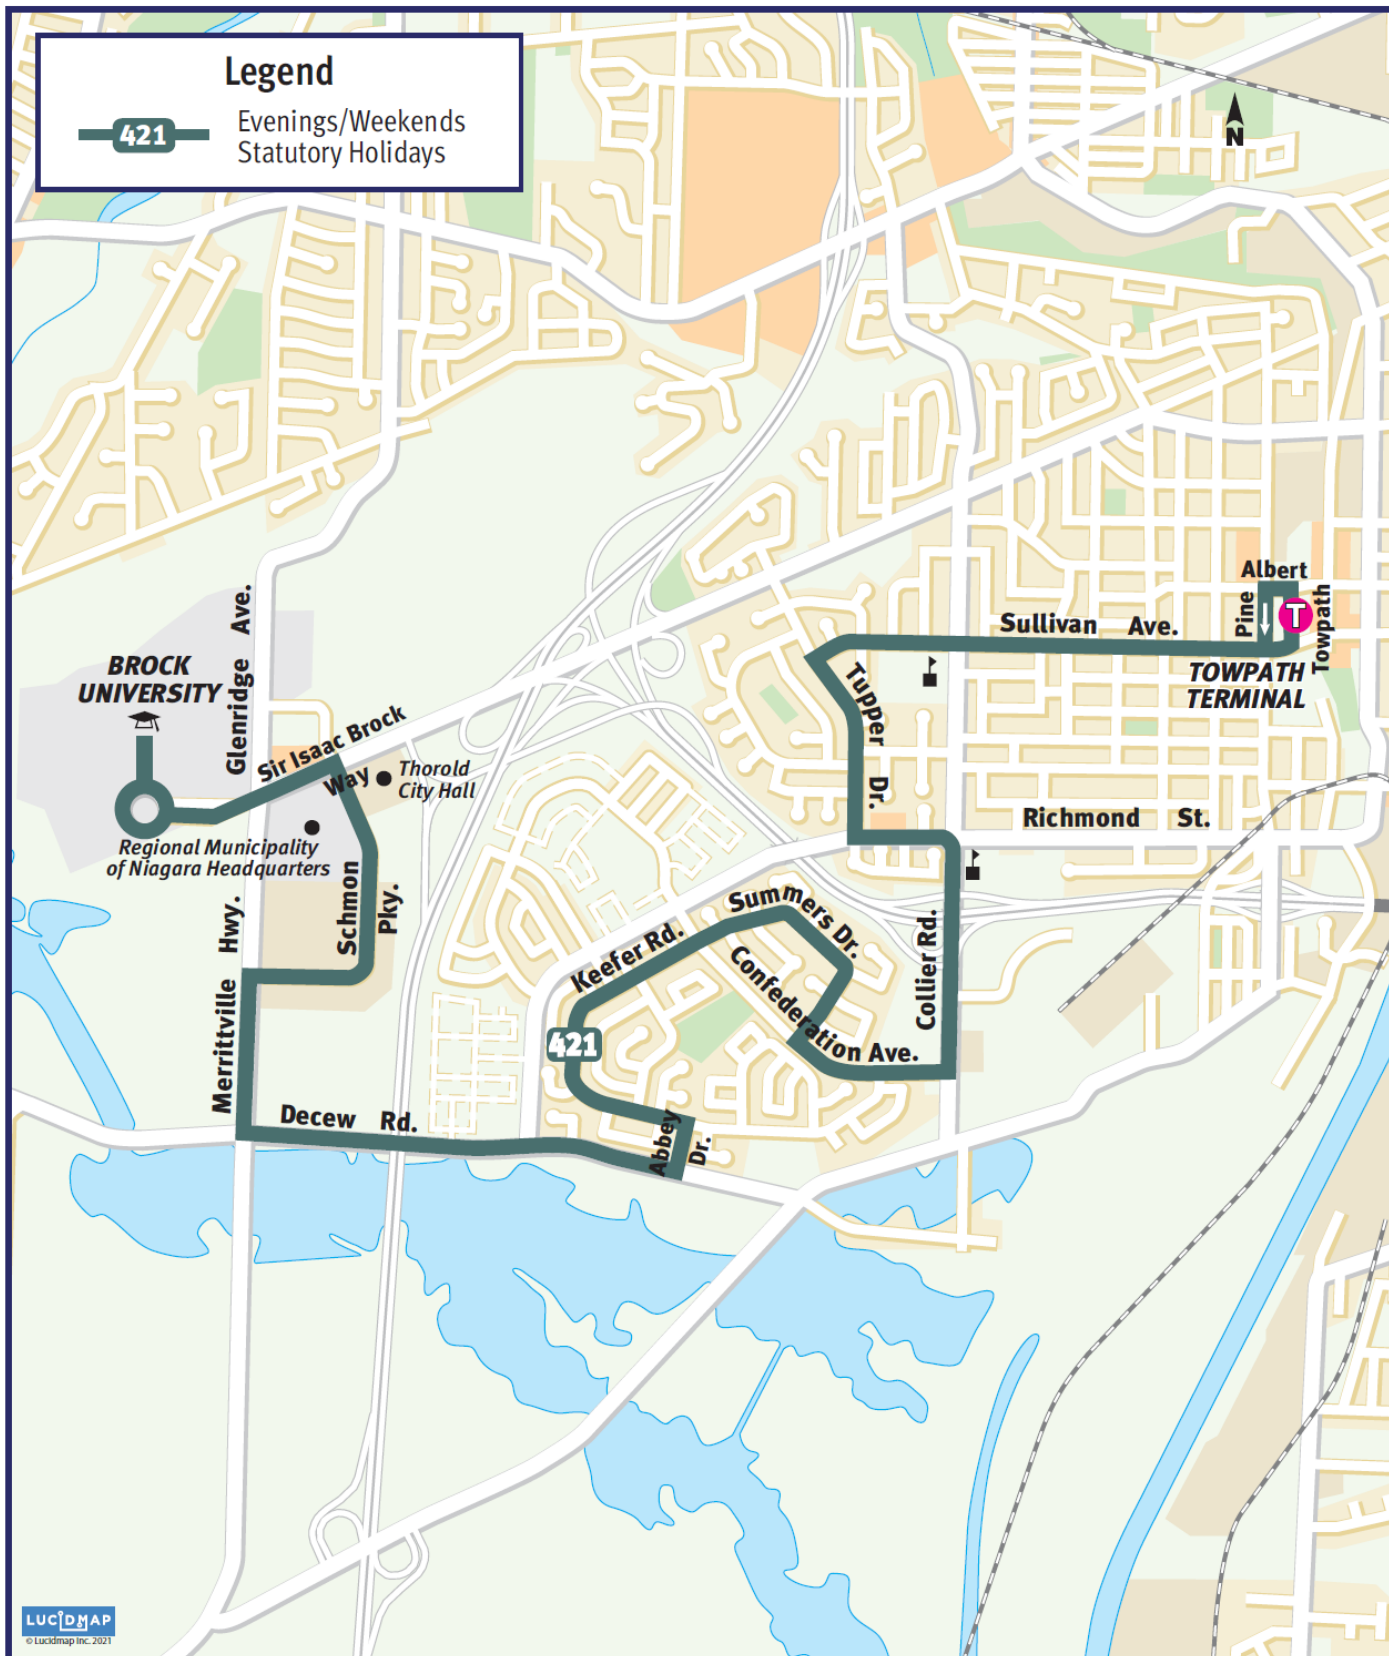

421

Confederation - Brock

Legend

421 Evenings/Weekends
Statutory Holidays

LUCIDMAP
© Lucidmap Inc. 2021

421 Confederation Brock (Fall - Winter Semesters Only)

(Evening /Weekend/Holiday)

DEPART THOROLD TOWPATH TERMINAL	RICHMOND ST & COLLIER RD	ARRIVE BROCK UNIVERSITY	DEPART BROCK UNIVERSITY	RICHMOND ST & COLLIER RD	ARRIVE THOROLD TOWPATH TERMINAL
OUTBOUND			INBOUND		
Monday - Friday Evening Service					
6:30	6:35	6:50	7:06	7:19	7:24
And every 60 minutes until					
10:30	10:35	10:50	11:06	11:19	11:24
Saturday Service					
6:40	6:45	6:58	7:06	7:19	7:24
7:30	7:35	7:50	8:06	8:19	8:24
8:30	8:35	8:50	9:06	9:19	9:24
And every 60 minutes until					
5:30	5:35	5:50	6:06	6:19	6:24
And every 60 minutes until					
9:30	9:35	9:50	10:06	10:19	10:24
10:30	10:35	10:50	11:06	11:19	11:24
Sunday Service					
8:30	8:35	8:50	9:06	9:19	9:24
9:30	9:35	9:50	10:06	10:19	10:24
And every 60 minutes until					
6:30	6:35	6:50	7:06	7:19	7:24
7:30	7:35	7:50	8:06	8:19	8:24
Holiday Service					
10:30	10:35	10:50	11:06	11:19	11:24
And every 60 minutes until					
4:30	4:35	4:50	5:06	5:19	5:24

**NO EVENING / SATURDAY / SUNDAY SERVICE from last Sunday in April.
Service resumes Sunday before Labour Day.**

FOR MOBILE TICKETING DOWNLOAD THE TRANSIT APP.