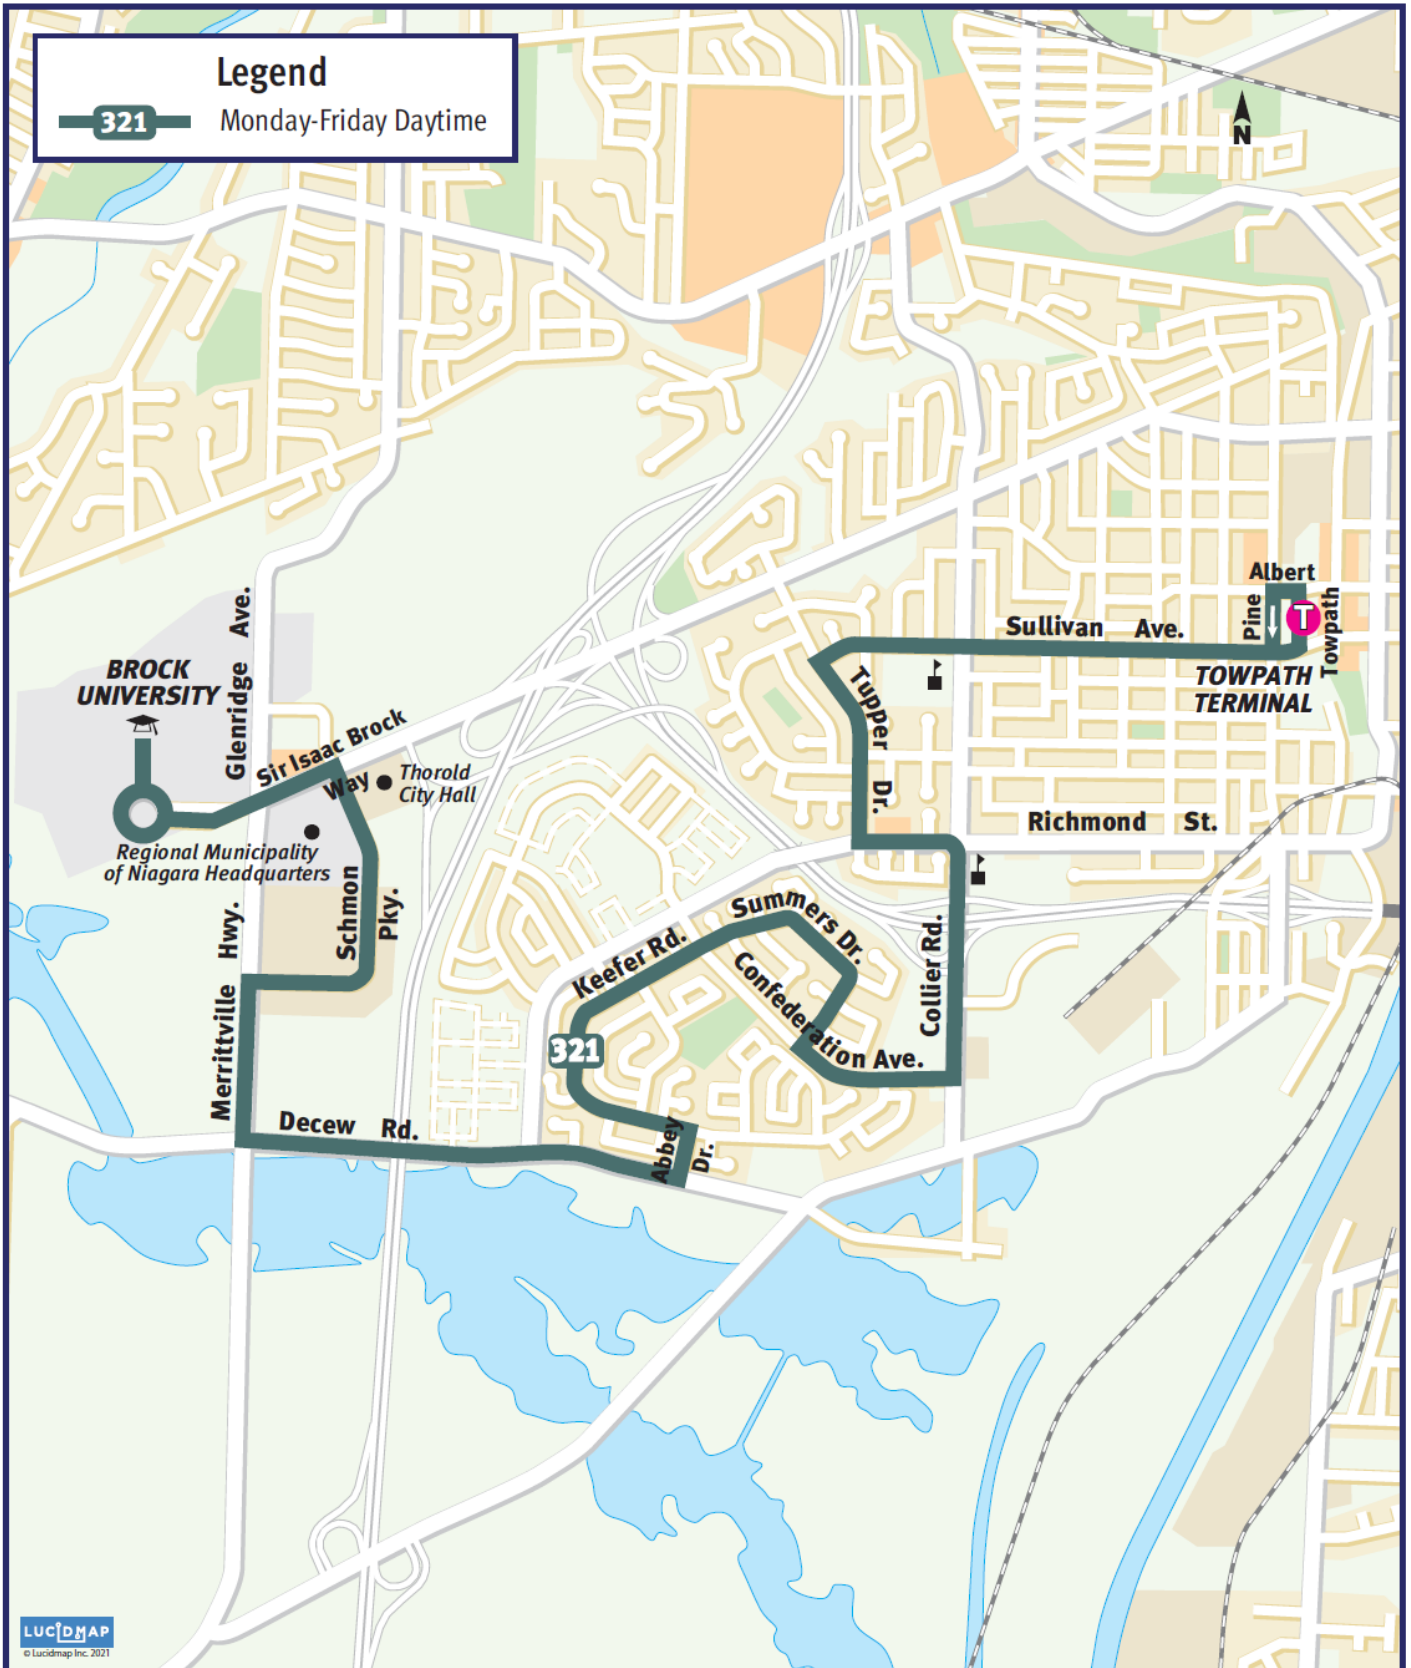

321 Confederation - Brock

Legend

321 Monday-Friday Daytime

**321 Confederation Brock (Monday - Friday - Daytime)
(Fall and Winter Semesters)**

ARRIVE THOROLD TOWPATH	RICHMOND ST & COLLIER RD	ARRIVE BROCK UNIVERSITY	DEPART BROCK UNIVERSITY	RICHMOND ST & COLLIER RD	ARRIVE THOROLD TOWPATH
OUTBOUND			INBOUND		
		6:58	7:06	7:19	7:24
6:40	6:45	6:58	7:06	7:19	7:24
7:30	7:35	7:50	8:06	8:19	8:24
8:30	8:35	8:50	9:06	9:19	9:24
9:30	9:35	9:50	10:06	10:19	10:24
10:30	10:35	10:50	11:06	11:19	11:24
11:30	11:35	11:50	12:06	12:19	12:24
12:30	12:35	12:50	1:06	1:19	1:24
1:30	1:35	1:50	2:06	2:19	2:24
2:30	2:35	2:50	3:06	3:19	3:24
3:30	3:35	3:50	4:06	4:19	4:24
4:30	4:35	4:50	5:06	5:19	5:24
5:30	5:35	5:50	6:06	6:19	6:24

321 Confederation Brock (Summer Schedule)

ARRIVE THOROLD TOWPATH	RICHMOND ST & COLLIER RD	ARRIVE BROCK UNIVERSITY	DEPART BROCK UNIVERSITY	RICHMOND ST & COLLIER RD	ARRIVE THOROLD TOWPATH
OUTBOUND			INBOUND		
		7:50	8:06	8:19	8:24
7:30	7:35	7:50	8:06	8:19	8:24
8:30	8:35	8:50	9:06	9:19	9:24
9:30	9:35	9:50	10:06	10:19	10:24
No service until					
1:30	1:35	1:50	2:06	2:19	2:24
2:30	2:35	2:50	3:06	3:19	3:24
3:30	3:35	3:50	4:06	4:19	4:24
4:30	4:35	4:50	5:06	5:19	5:24
5:30	5:35	5:50	6:06	6:19	6:24

FOR MOBILE TICKETING DOWNLOAD THE TRANSIT APP.