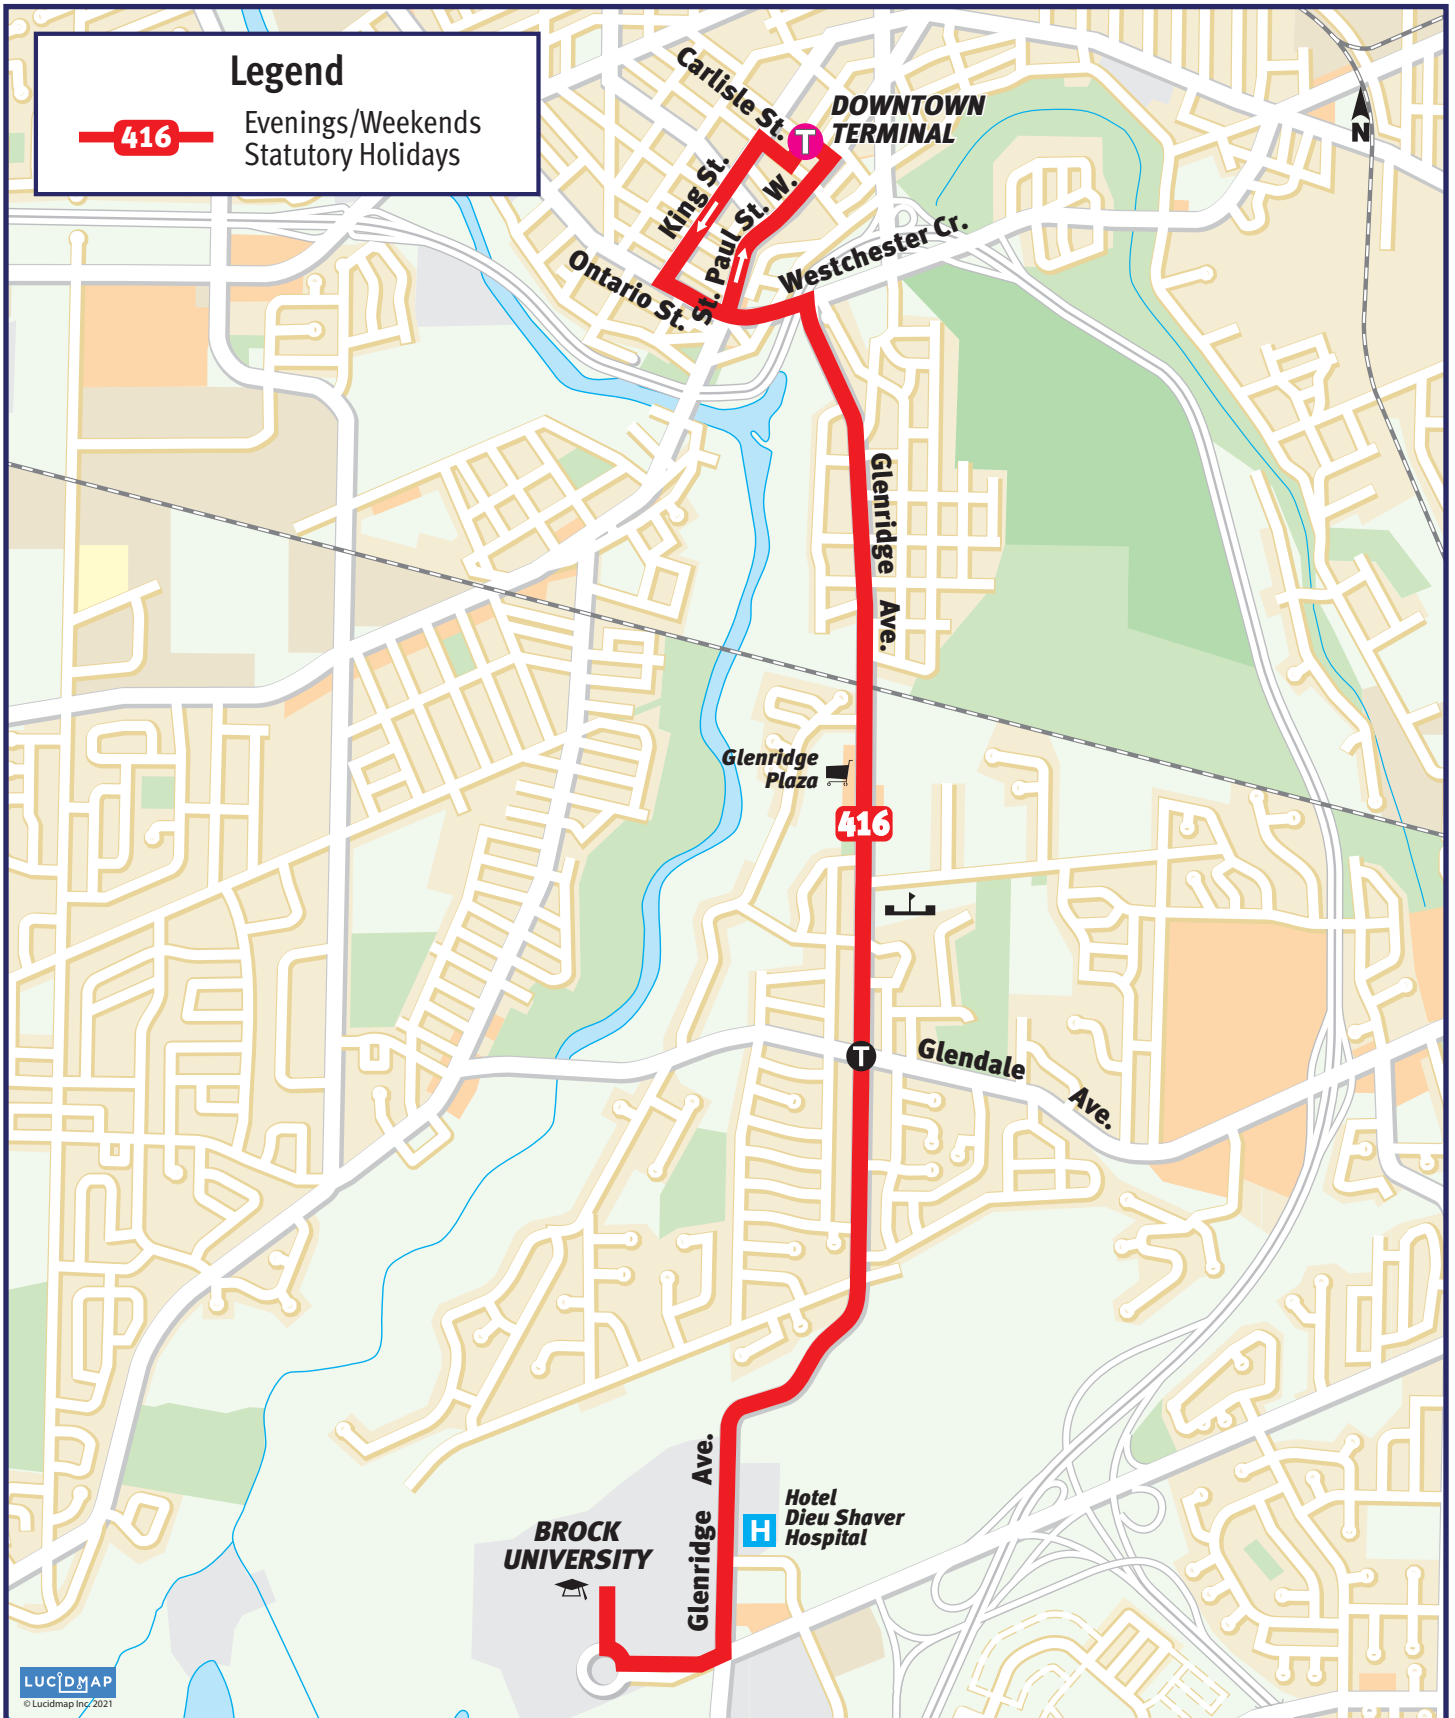

416 Brock - Glenridge

Legend

416 Evenings/Weekends
Statutory Holidays

416 Brock - Glenridge			<i>Evenings/Weekends Statutory Holidays</i>		
Platform K					
OUTBOUND			INBOUND		
Leave Downtown Terminal	Glenridge & Glendale	Arrive at Brock University	Leave Brock University	Glenridge & Glendale	Arrive at Downtown Terminal
MONDAY TO FRIDAY EVENINGS					
6:45PM	6:52	6:56	7:00PM	7:04	7:09
7:15PM	7:22	7:26	7:30PM	7:34	7:39
and every 30 minutes until			and every 30 minutes until		
11:15PM	11:22	11:26	11:30PM	11:34	11:39
SATURDAY DAYTIME/EVENING					
7:15AM	7:22	7:26	7:30AM	7:34	7:40
and every 30 minutes until			and every 30 minutes until		
11:15PM	11:22	11:26	11:30PM	11:34	11:39
SUNDAY					
8:45AM	8:52	8:56	8:55AM	8:59	9:05
9:15AM	9:22	9:26	9:25AM	9:29	9:35
and every 30 minutes until			and every 30 minutes until		
7:15PM	7:22	7:26	7:25PM	7:31	7:34
7:45PM	7:52	7:56	7:55PM	7:59	8:04
HOLIDAY					
10:45AM	10:52	10:56	11:00AM	11:04	11:10
and every 30 minutes until			and every 30 minutes until		
5:45PM	5:52	5:56	6:00PM	6:04	6:10

FOR MOBILE TICKETING DOWNLOAD THE TRANSIT APP.