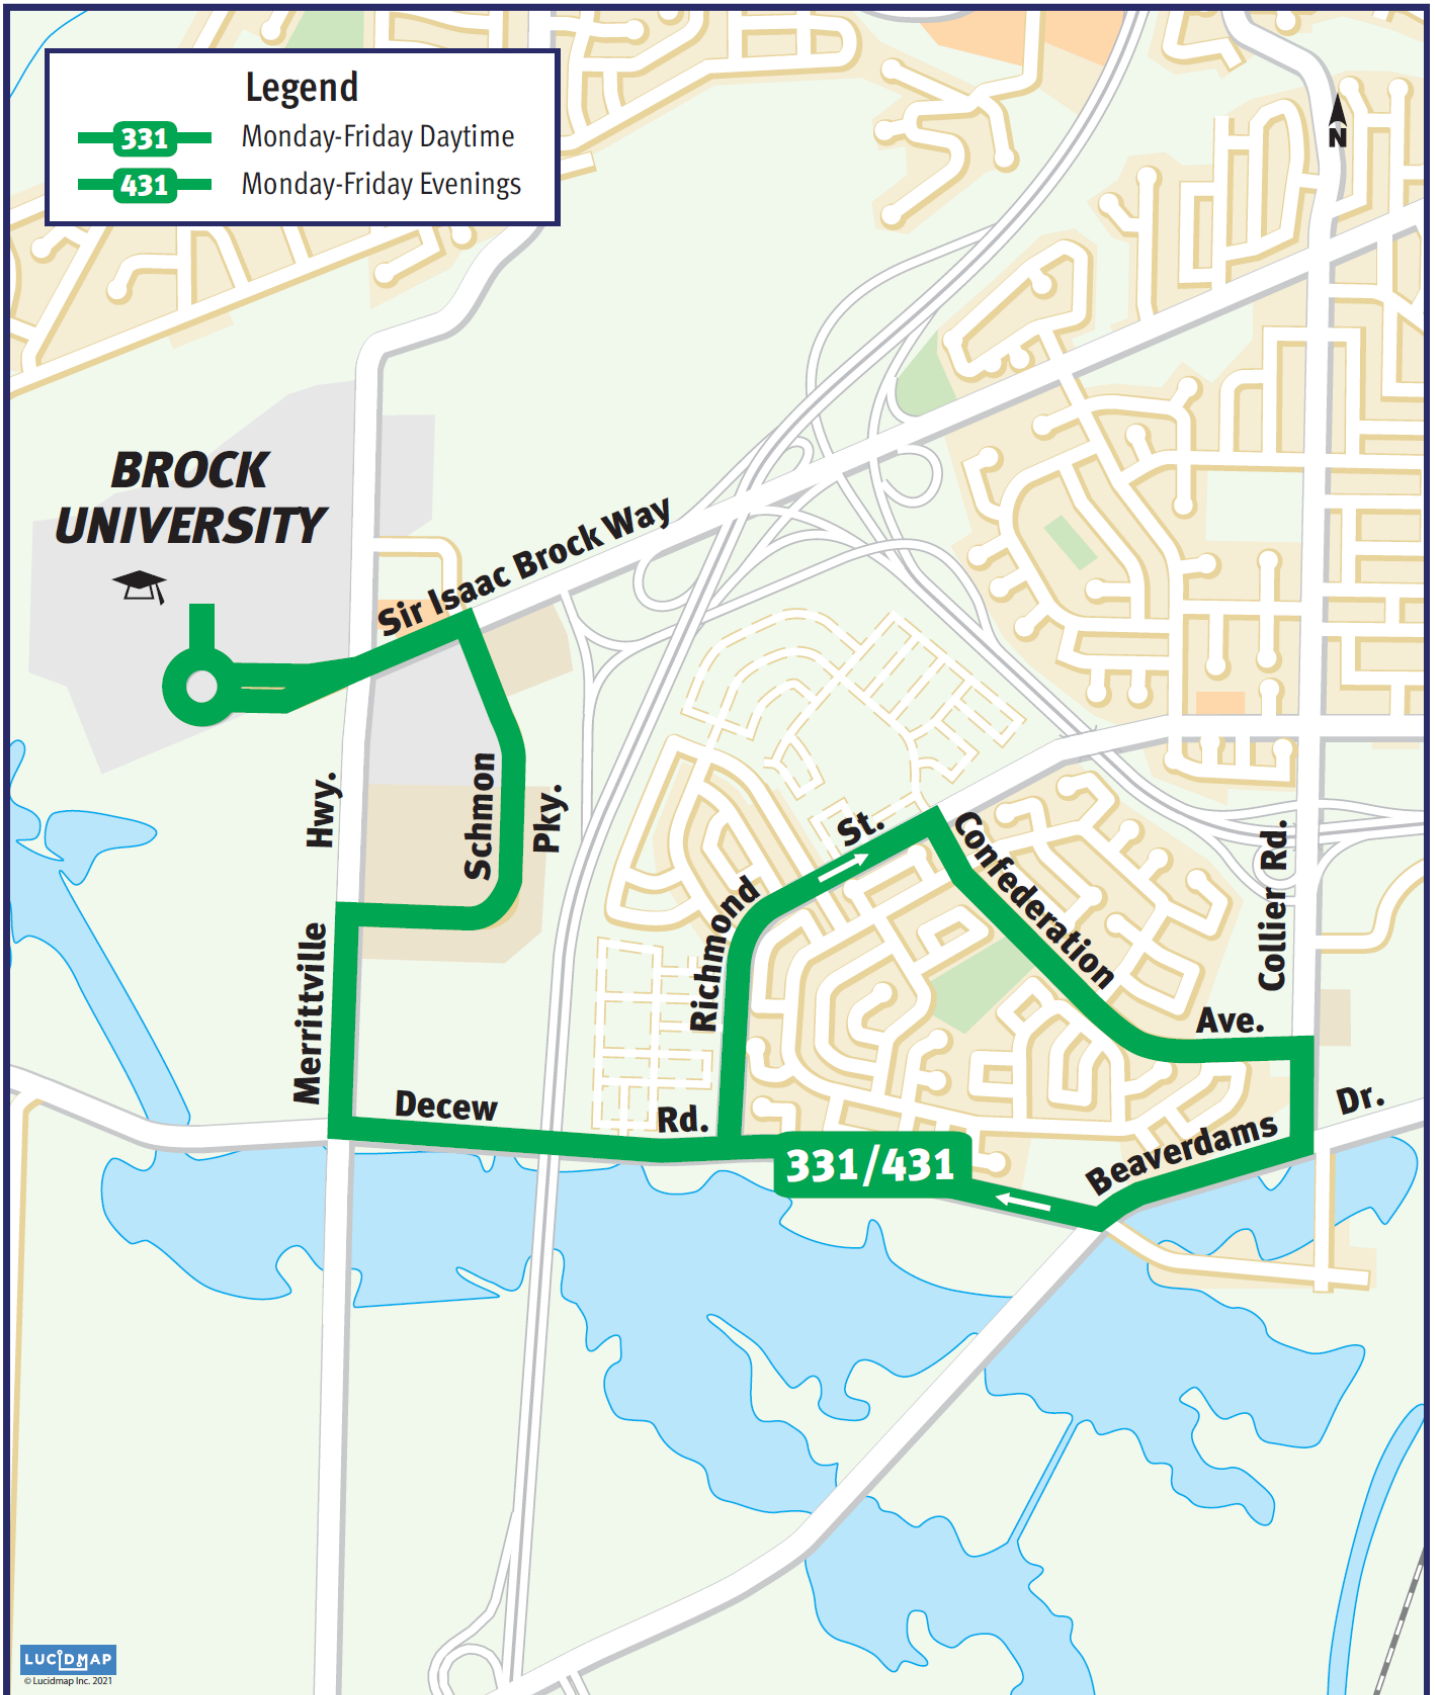

331
431

Brock-Richmond

Legend

- 331** Monday-Friday Daytime
- 431** Monday-Friday Evenings

LUCIDMAP
© Lucidmap Inc. 2021

331 Brock-Richmond (Monday-Friday Only)

OUTBOUND		INBOUND	
Leave Brock University	Arrive Keefer & Confederation	Leave Keefer & Confederation	Arrive Brock University
7:00AM	7:08	7:09AM	7:20
7:30AM	7:38	7:39AM	7:50
8:00AM	8:08	8:09AM	8:20
and every 30 minutes until			
5:00PM	5:08	5:09PM	5:20
5:30PM	5:38	5:39PM	5:50
6:00PM	6:08	6:09PM	6:20
6:30PM	6:38	6:39PM	6:50
and every 30 minutes until			
10:30PM	10:38	10:39PM	10:50
11:30PM	11:38	11:39PM	11:50

431 runs every 60 minutes on Friday evenings.

431 Brock-Richmond runs evenings.

FOR MOBILE TICKETING DOWNLOAD THE TRANSIT APP.