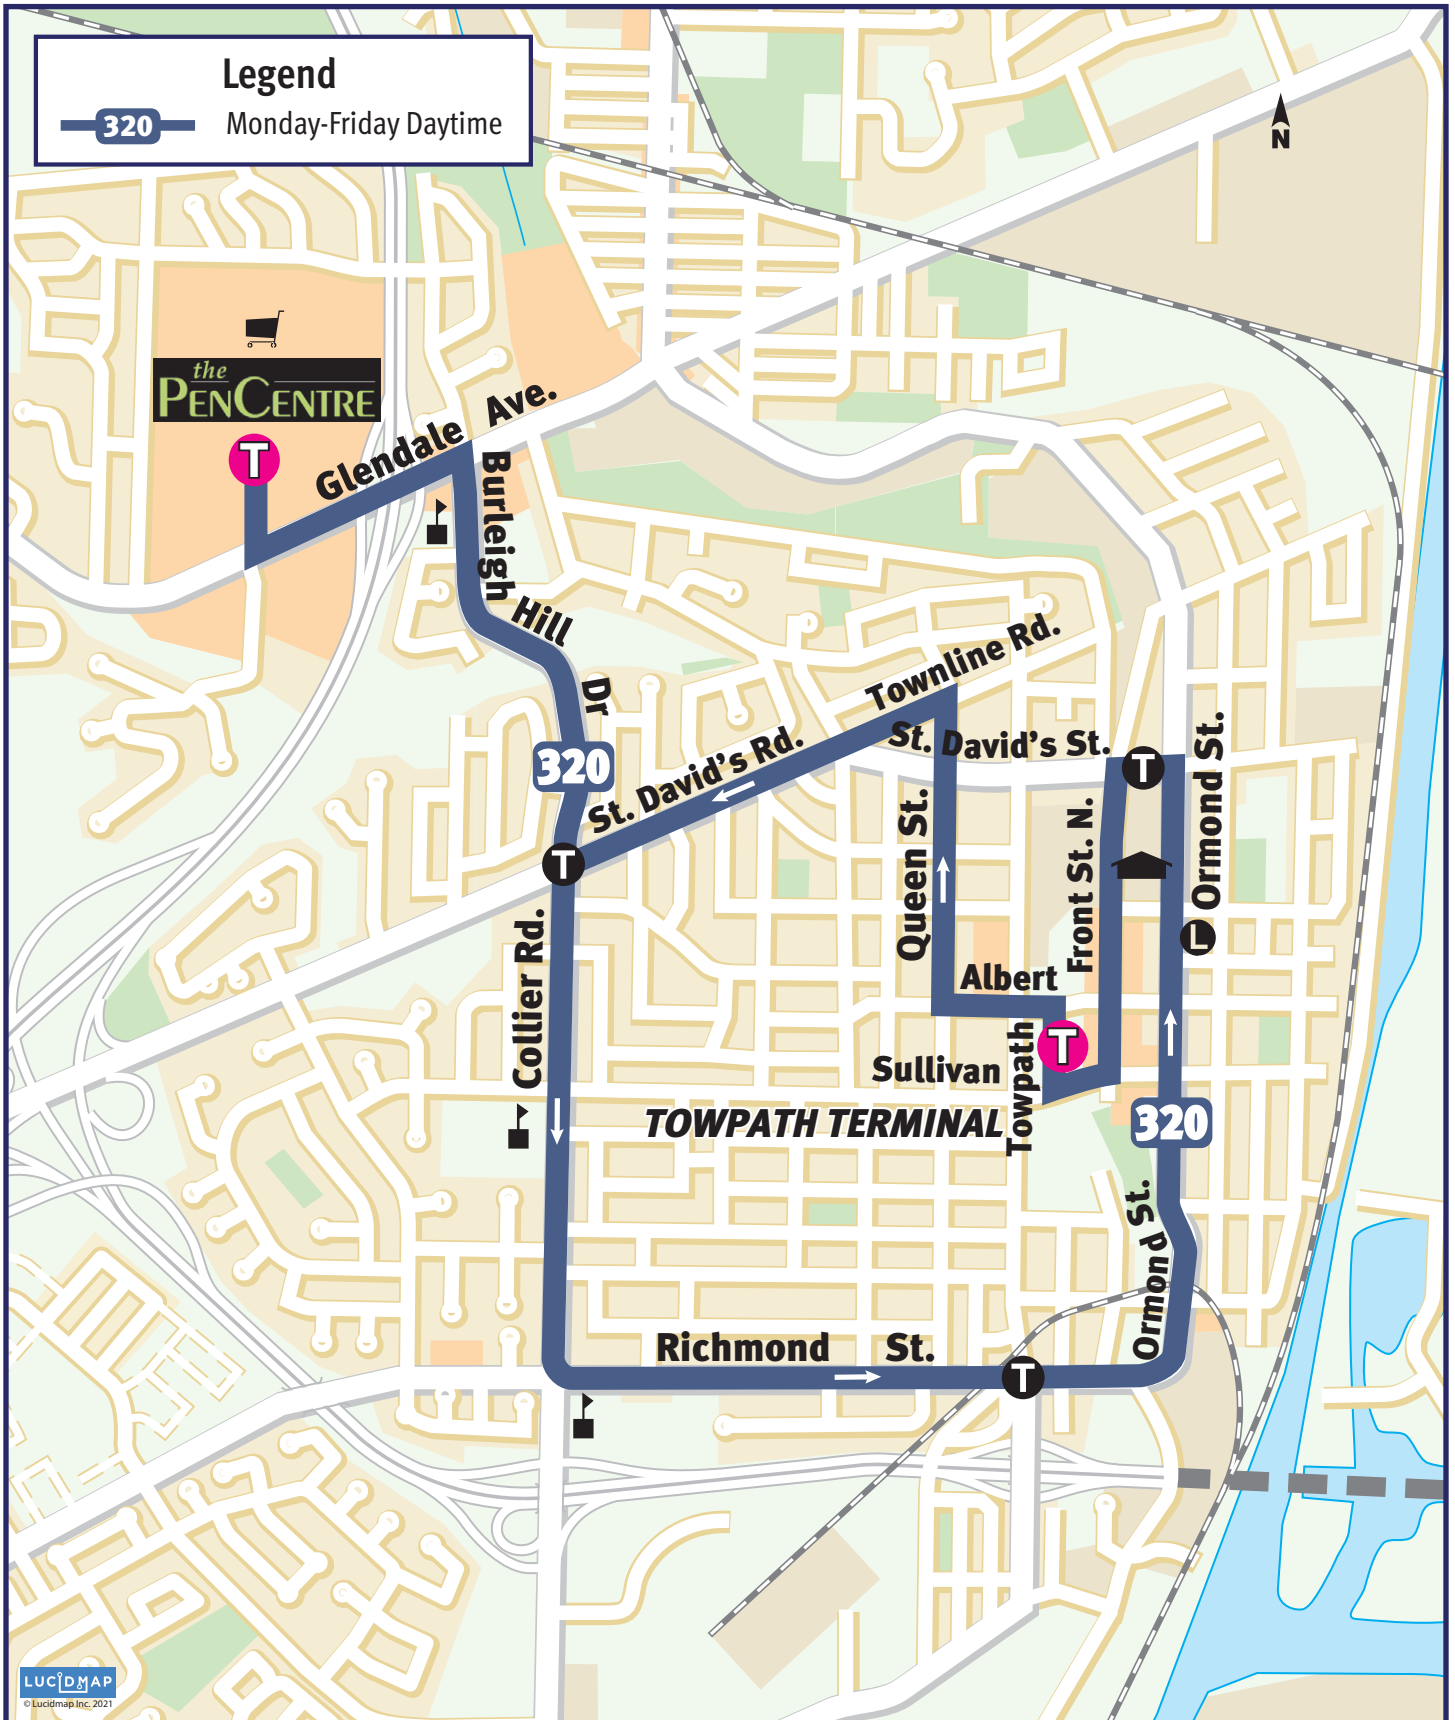

320 Thorold - Pen Centre

320 Thorold - Pen Centre (Mon-Fri Daytime)

OUTBOUND			INBOUND		
Leave Pen Centre	Collier & Richmond	Arrive at Towpath	Leave Towpath	Townline & Queen	Arrive at Pen Centre
-	-	-	-	6:18AM	6:22
6:30AM	6:34	6:42	6:45AM	6:48	6:52
7:00AM	7:04	7:12	7:15AM	7:18	7:22
and every 30 minutes until			and every 30 minutes until		
6:00PM	6:04	6:12	6:15PM	6:18	6:22

FOR MOBILE TICKETING DOWNLOAD THE TRANSIT APP.