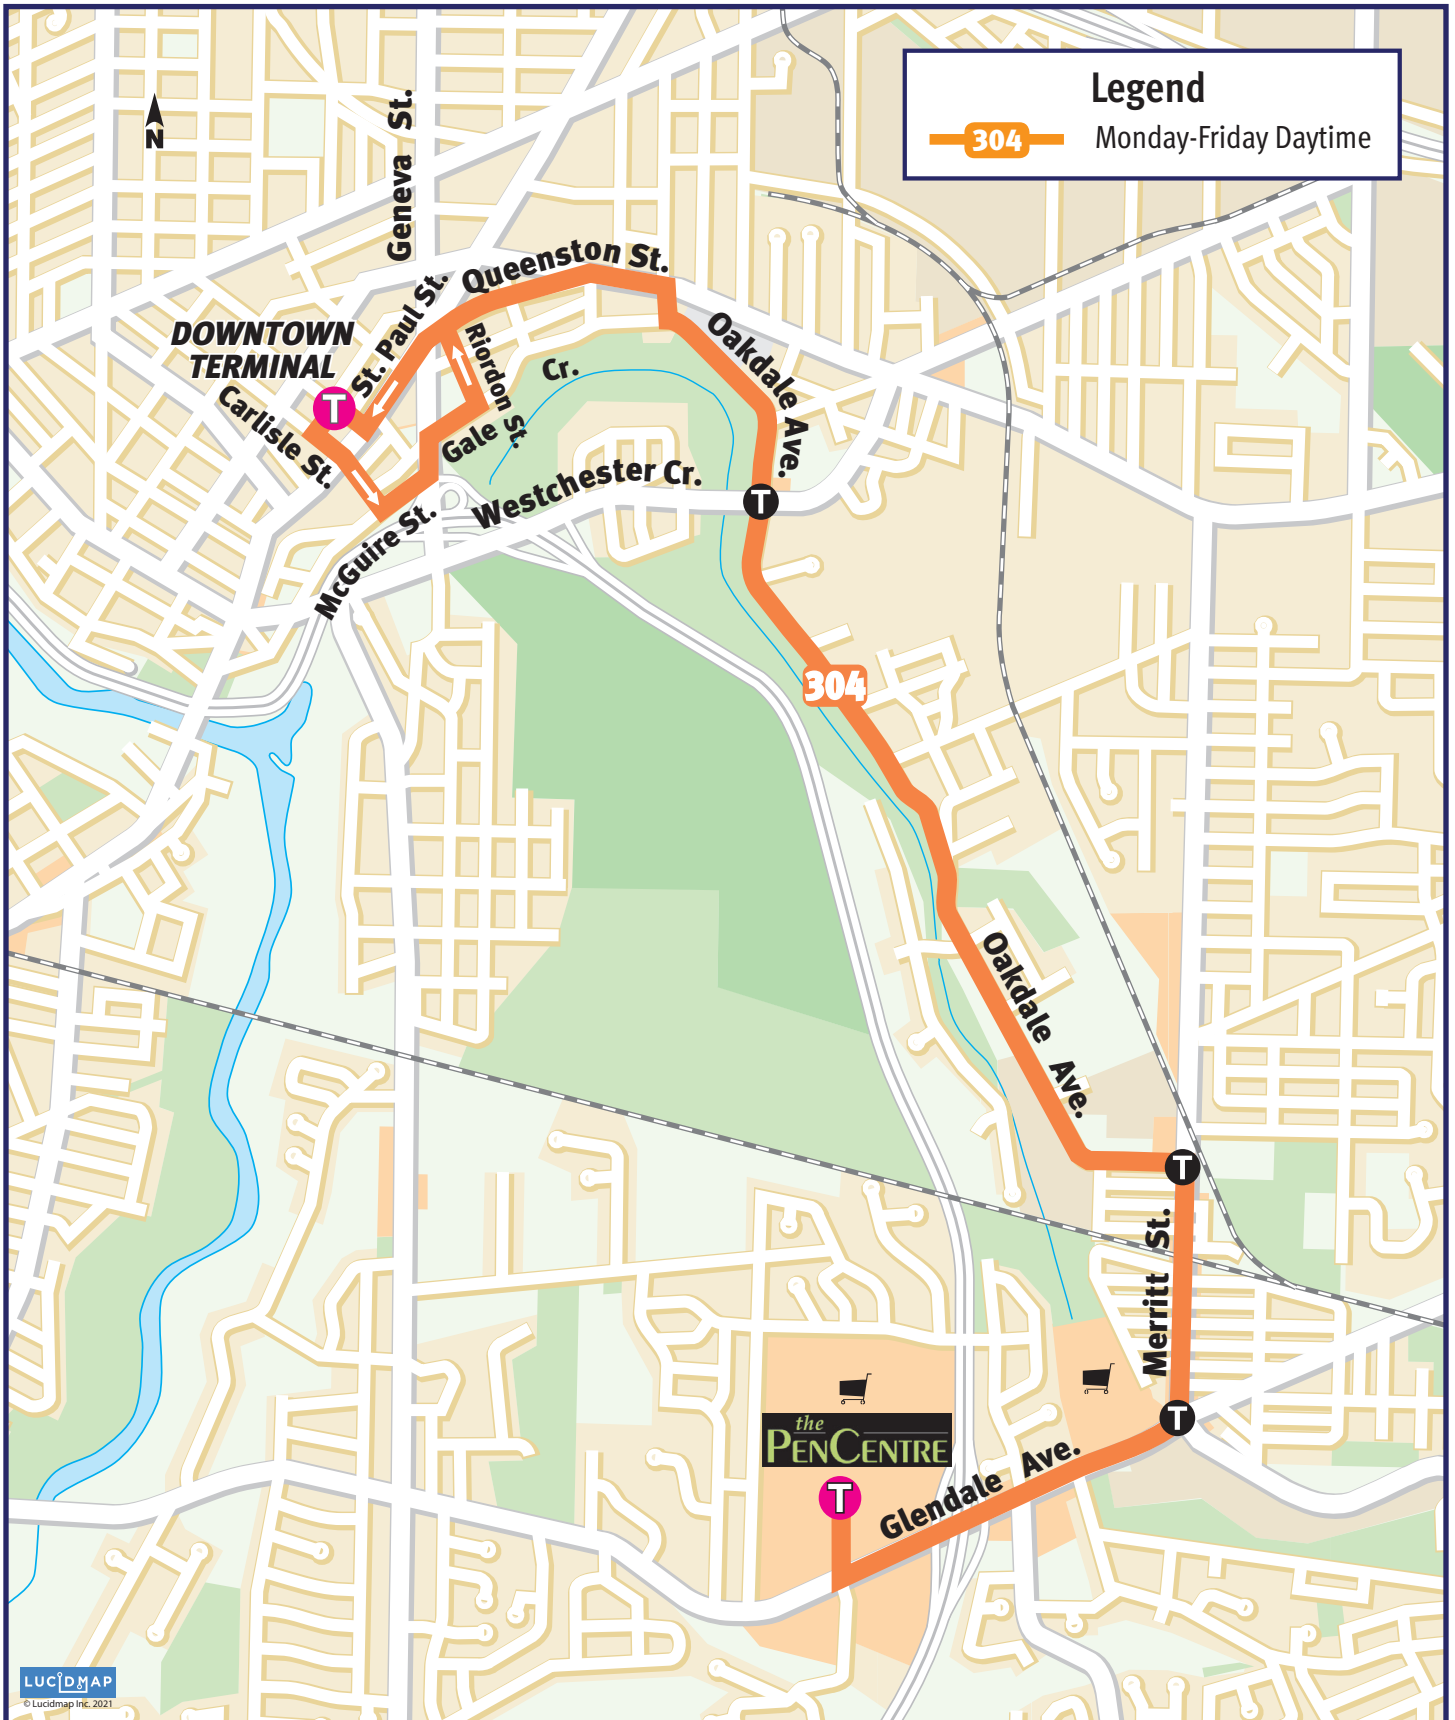

304 Oakdale - Pen Centre

Legend
304 Monday-Friday Daytime

304 Oakdale-Pen Centre (Mon-Fri Daytime)
Platform O

OUTBOUND		INBOUND		
Leave Downtown Terminal	Arrive at Merritt & Glendale	Leave Pen Centre	Merritt & Almond	Arrive at Downtown Terminal
-	-	6:35AM	6:39	6:48
-	-	7:05AM	7:09	7:18
7:00AM	7:10	7:35AM	7:39	7:48
7:30AM	7:40	8:05AM	8:09	8:18
and every 30 minutes until		and every 30 minutes until		
6:00PM	6:10	6:35PM	6:39	6:48

FOR MOBILE TICKETING DOWNLOAD THE TRANSIT APP.